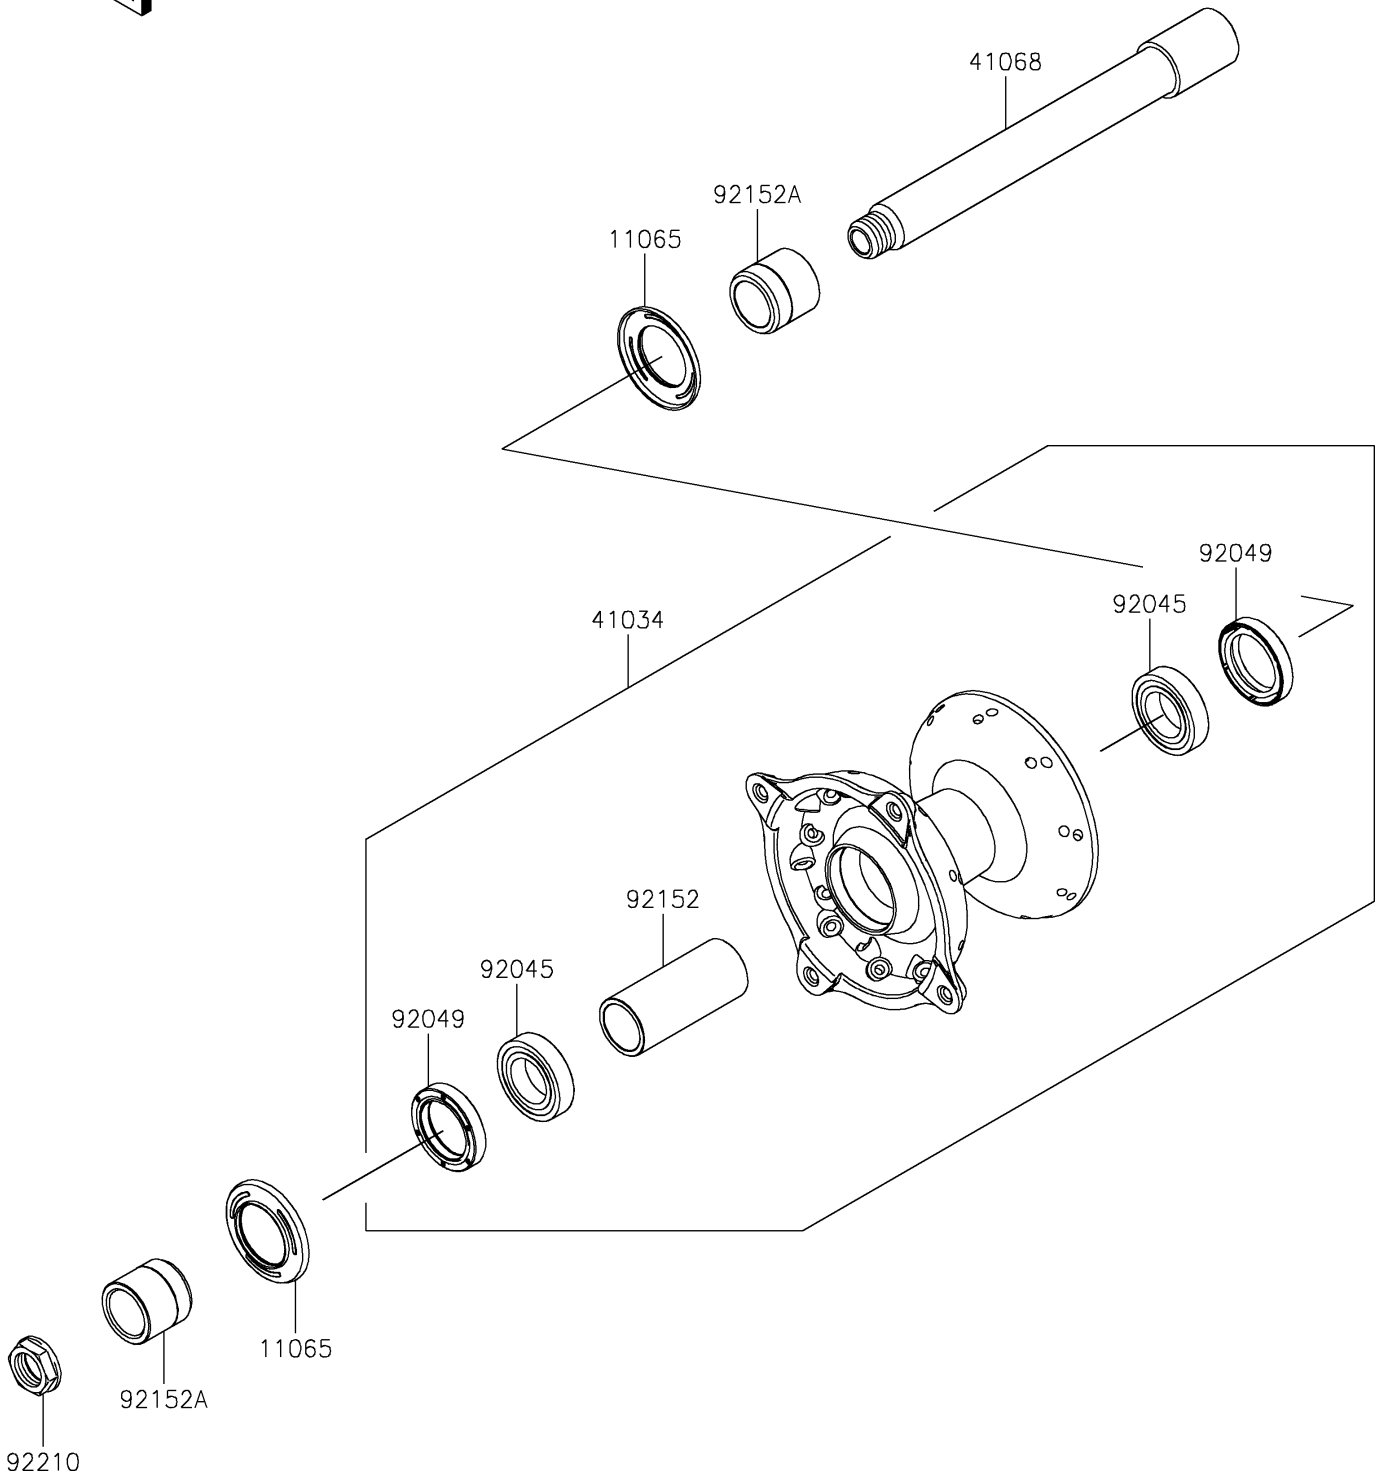

2023 KX™ 450X PARTS DIAGRAM

Front Hub

F2230

2023 KX™ 450X PARTS LIST

Front Hub

ITEM NAME	PART NUMBER	QUANTITY
CAP,AXLE (Ref # 11065)	11065-1281	2
DRUM-ASSY,FRONT BRAKE (Ref # 41034)	41034-0594	1
AXLE,FR,22X186,M18 (Ref # 41068)	41068-0633	1
BEARING-BALL,69/22LLU/2AS (Ref # 92045)	92045-0883	2
SEAL-OIL,30X40X7 (Ref # 92049)	92049-0810	2
COLLAR,22.4X28X65 (Ref # 92152)	92152-2469	1
COLLAR,22X30X27.5 (Ref # 92152A)	92152-2470	2
NUT,18MM (Ref # 92210)	92210-0065	1