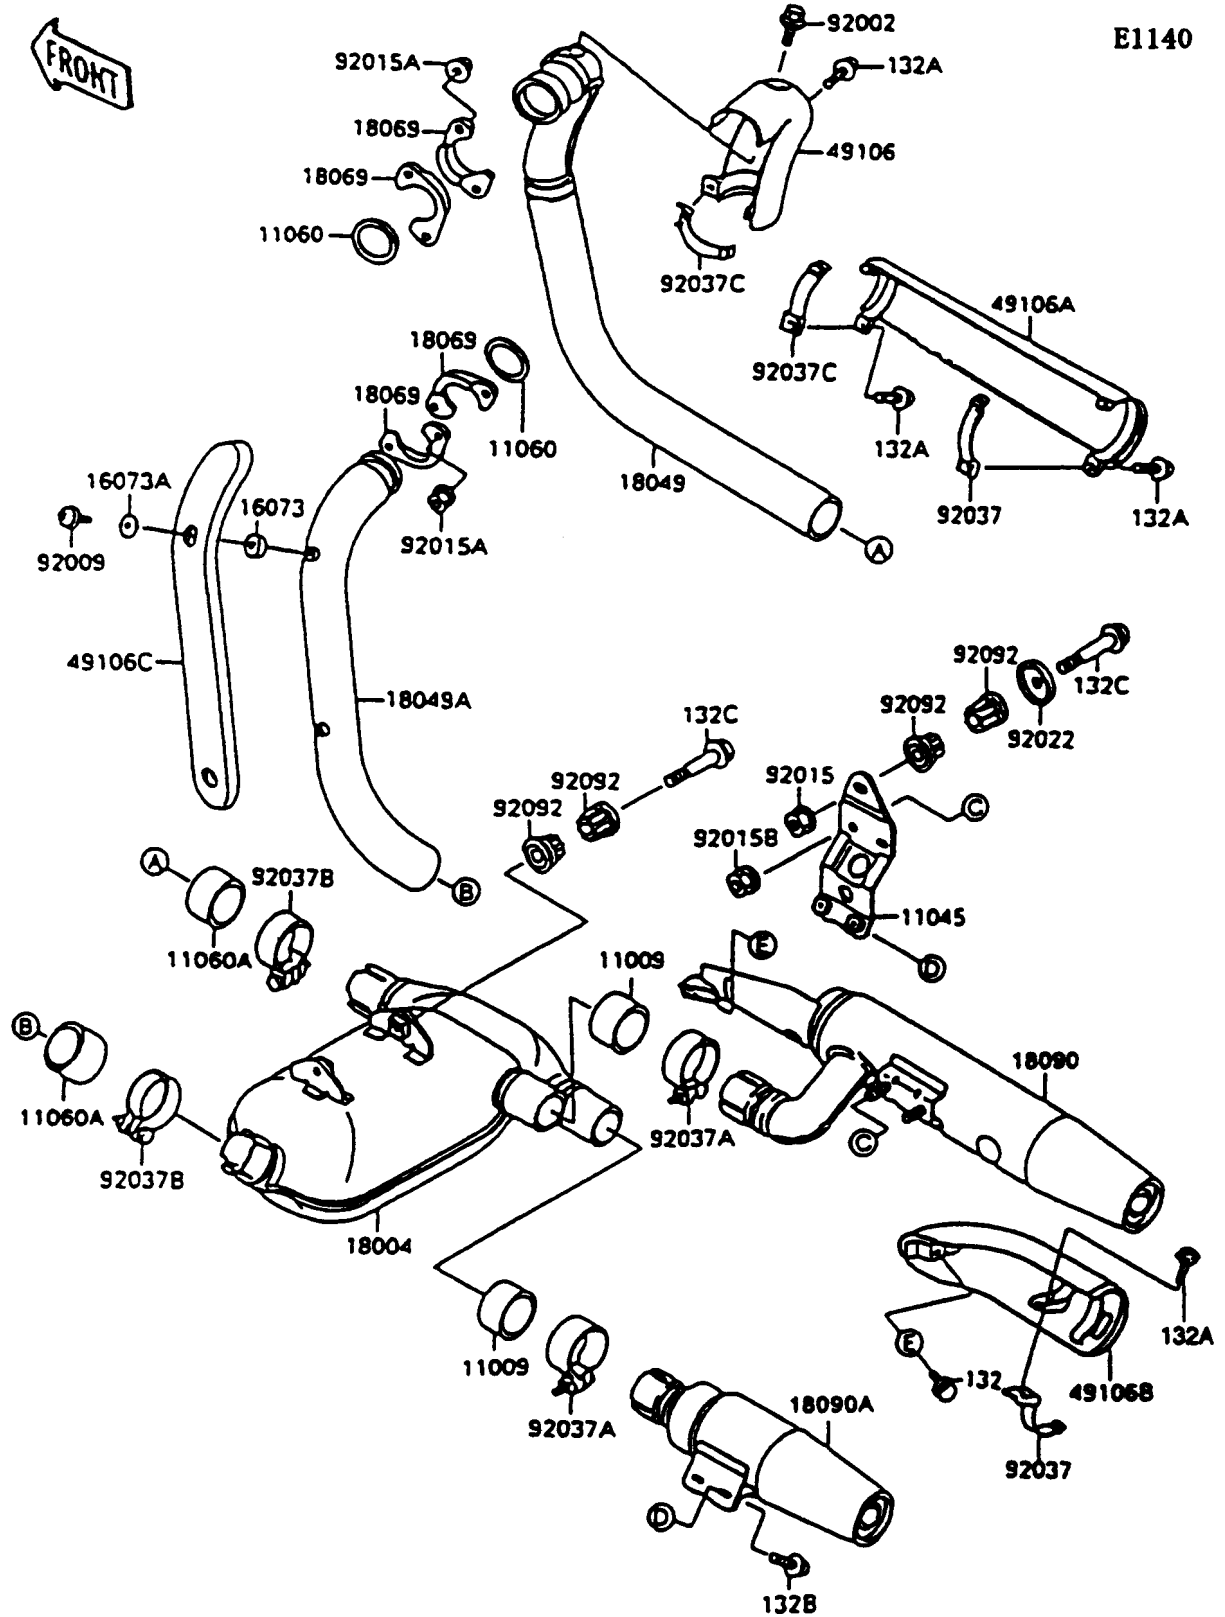

1997 Vulcan 1500 PARTS DIAGRAM

Muffler(s)

1997 Vulcan 1500 PARTS LIST

Muffler(s)

ITEM NAME	PART NUMBER	QUANTITY
BOLT-FLANGED-SMALL (Ref # 132)	132E0610	1
BOLT-FLANGED-SMALL (Ref # 132A)	132E0620	4
BOLT-FLANGED-SMALL (Ref # 132B)	132E0814	2
BOLT-FLANGED-SMALL,8X55 (Ref # 132C)	132E0855	3
GASKET,EXHAUST PIPE CONNECTING (Ref # 11009)	11009-1666	2
BRACKET,MUFFLER (Ref # 11045)	11045-1435	1
GASKET,EXHAUST PIPE (Ref # 11060)	11060-1119	2
GASKET,EXHAUST PIPE HOLDER (Ref # 11060A)	11060-1330	2
INSULATOR,6.5X12.5X4 (Ref # 16073)	16073-1069	2
INSULATOR,6.5X12.5X2 (Ref # 16073A)	16073-1070	2
CHAMBER-PREMUFLER (Ref # 18004)	18004-1057	1
PIPE-EXHAUST,FR (Ref # 18049)	18049-1437	1
PIPE-EXHAUST,RR (Ref # 18049A)	18049-1438	1
HOLDER-EXHAUST PIPE (Ref # 18069)	18069-1138	4
BODY-COMP-MUFFLER,UPP (Ref # 18090)	18090-1588	1
BODY-COMP-MUFFLER,LWR (Ref # 18090A)	18090-1589	1
COVER-EXHAUST PIPE,FR (Ref # 49106)	49106-1095	1
COVER-EXHAUST PIPE,FR (Ref # 49106A)	49106-1096	1
COVER-MUFFLER (Ref # 49106B)	49106-1107	1
COVER-MUFFLER,PIPE,RR (Ref # 49106C)	49106-1109	1
BOLT,6X8 (Ref # 92002)	92002-1604	1
SCREW (Ref # 92009)	92009-1517	2
NUT,FLANGED,8MM (Ref # 92015)	92015-1014	1
NUT,CAP,8MM (Ref # 92015A)	92015-1371	4
NUT,8MM (Ref # 92015B)	92015-1398	2
WASHER,CUP TYPE (Ref # 92022)	92022-1270	1
CLAMP,MUFFLER COVER (Ref # 92037)	92037-1615	2
CLAMP,52MM (Ref # 92037A)	92037-1633	2
CLAMP,59MM (Ref # 92037B)	92037-1863	2

1997 Vulcan 1500 PARTS LIST

Muffler(s)

ITEM NAME	PART NUMBER	QUANTITY
CLAMP (Ref # 92037C)	92037-1874	2
BUSHING-RUBBER,MUFFLER (Ref # 92092)	92092-1013	6