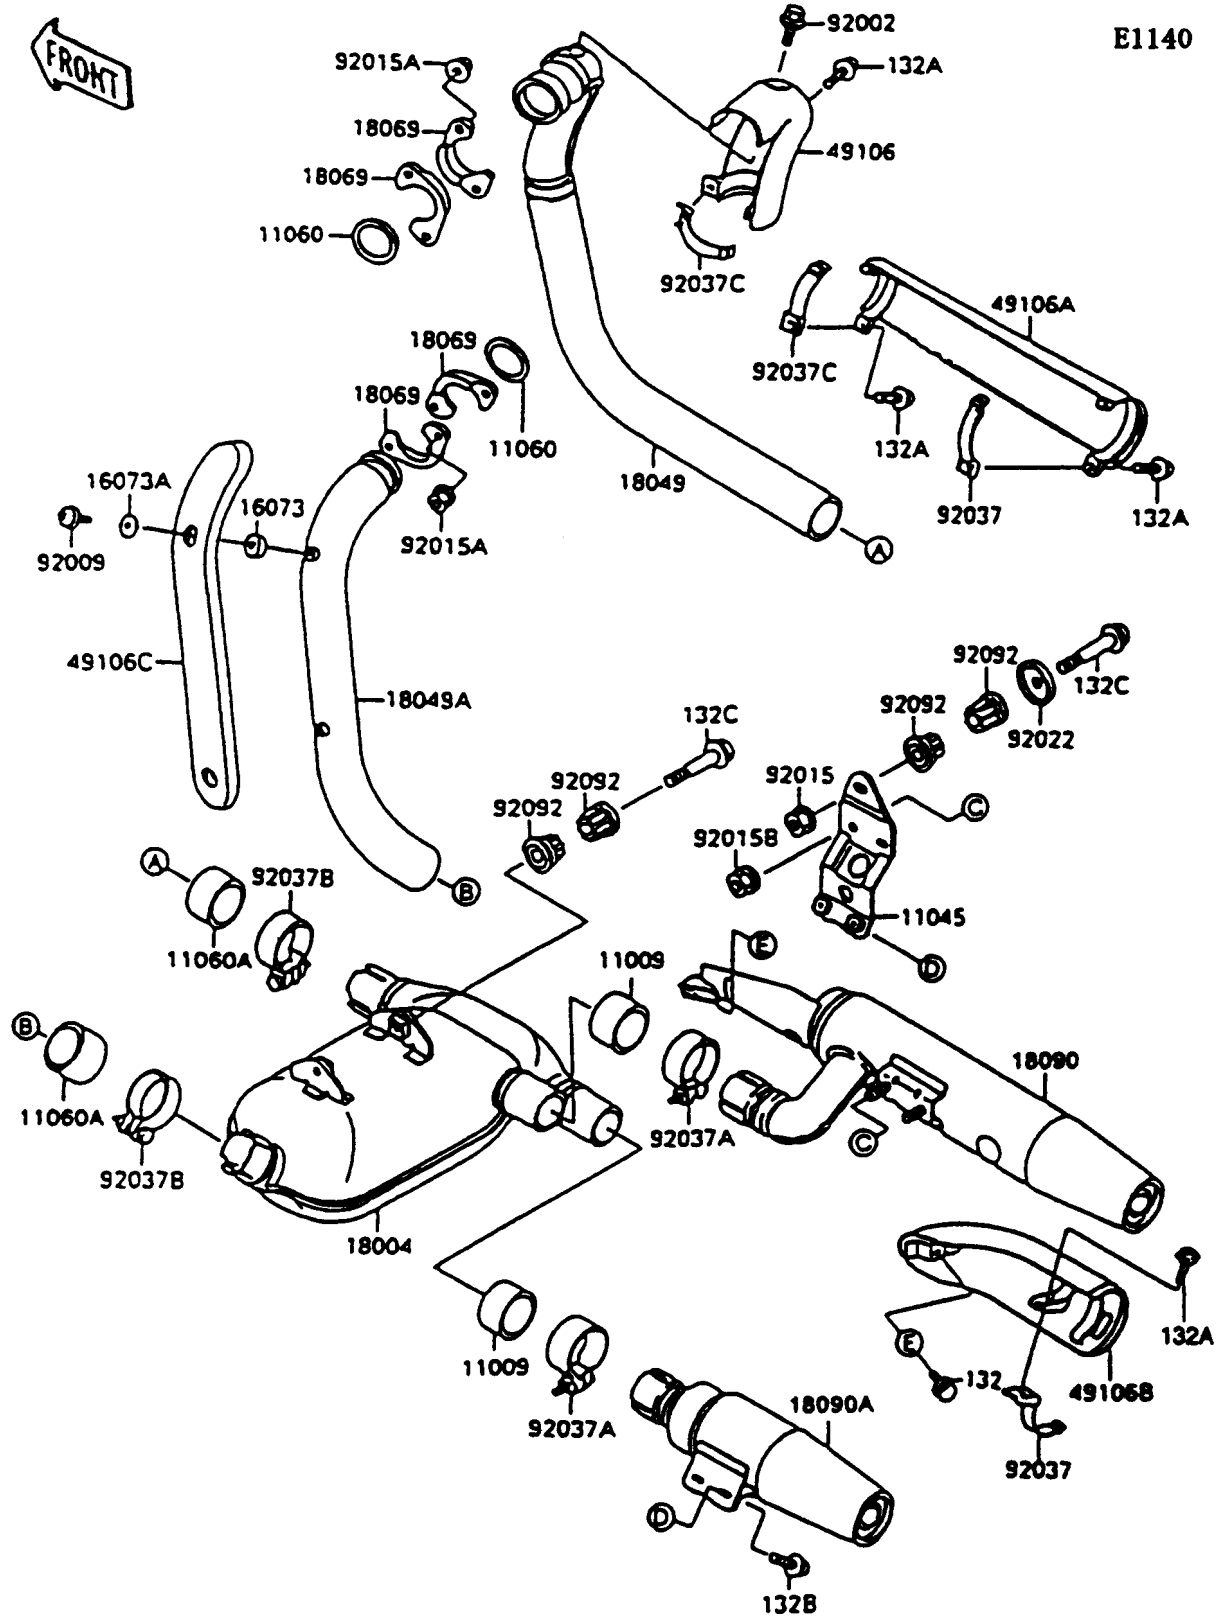

1999 Vulcan 1500 PARTS DIAGRAM

Muffler(s)

1999 Vulcan 1500 PARTS LIST

Muffler(s)

ITEM NAME	PART NUMBER	QUANTITY
BOLT-FLANGED-SMALL (Ref # 132)	132E0610	1
BOLT-FLANGED-SMALL (Ref # 132A)	132E0620	4
BOLT-FLANGED-SMALL (Ref # 132B)	132E0814	2
BOLT-FLANGED-SMALL,8X55 (Ref # 132C)	132E0855	3
GASKET,EXHAUST PIPE CONNECTING (Ref # 11009)	11009-1666	2
BRACKET,MUFFLER (Ref # 11045)	11045-1435	1
GASKET,EXHAUST PIPE (Ref # 11060)	11060-1119	2
GASKET,EXHAUST PIPE HOLDER (Ref # 11060A)	11060-1330	2
INSULATOR,6.5X12.5X4 (Ref # 16073)	16073-1069	2
INSULATOR,6.5X12.5X2 (Ref # 16073A)	16073-1070	2
CHAMBER-PREMUFLER (Ref # 18004)	18004-1057	1
PIPE-EXHAUST,FR (Ref # 18049)	18049-1437	1
PIPE-EXHAUST,RR (Ref # 18049A)	18049-1438	1
HOLDER-EXHAUST PIPE (Ref # 18069)	18069-1138	4
BODY-COMP-MUFFLER,UPP (Ref # 18090)	18090-1588	1
BODY-COMP-MUFFLER,LWR (Ref # 18090A)	18090-1589	1
COVER-EXHAUST PIPE,FR (Ref # 49106)	49106-1095	1
COVER-EXHAUST PIPE,FR (Ref # 49106A)	49106-1096	1
COVER-MUFFLER (Ref # 49106B)	49106-1107	1
COVER-MUFFLER,PIPE,RR (Ref # 49106C)	49106-1109	1
BOLT,6X8 (Ref # 92002)	92002-1604	1
SCREW (Ref # 92009)	92009-1517	2
NUT,FLANGED,8MM (Ref # 92015)	92015-1014	1
NUT,CAP,8MM (Ref # 92015A)	92015-1371	4
NUT,8MM (Ref # 92015B)	92015-1398	2
WASHER,CUP TYPE (Ref # 92022)	92022-1270	1
CLAMP,MUFFLER COVER (Ref # 92037)	92037-1615	2
CLAMP,52MM (Ref # 92037A)	92037-1633	2
CLAMP,59MM (Ref # 92037B)	92037-1863	2

1999 Vulcan 1500 PARTS LIST

Muffler(s)

ITEM NAME	PART NUMBER	QUANTITY
CLAMP (Ref # 92037C)	92037-1874	2
BUSHING-RUBBER,MUFFLER (Ref # 92092)	92092-1013	6