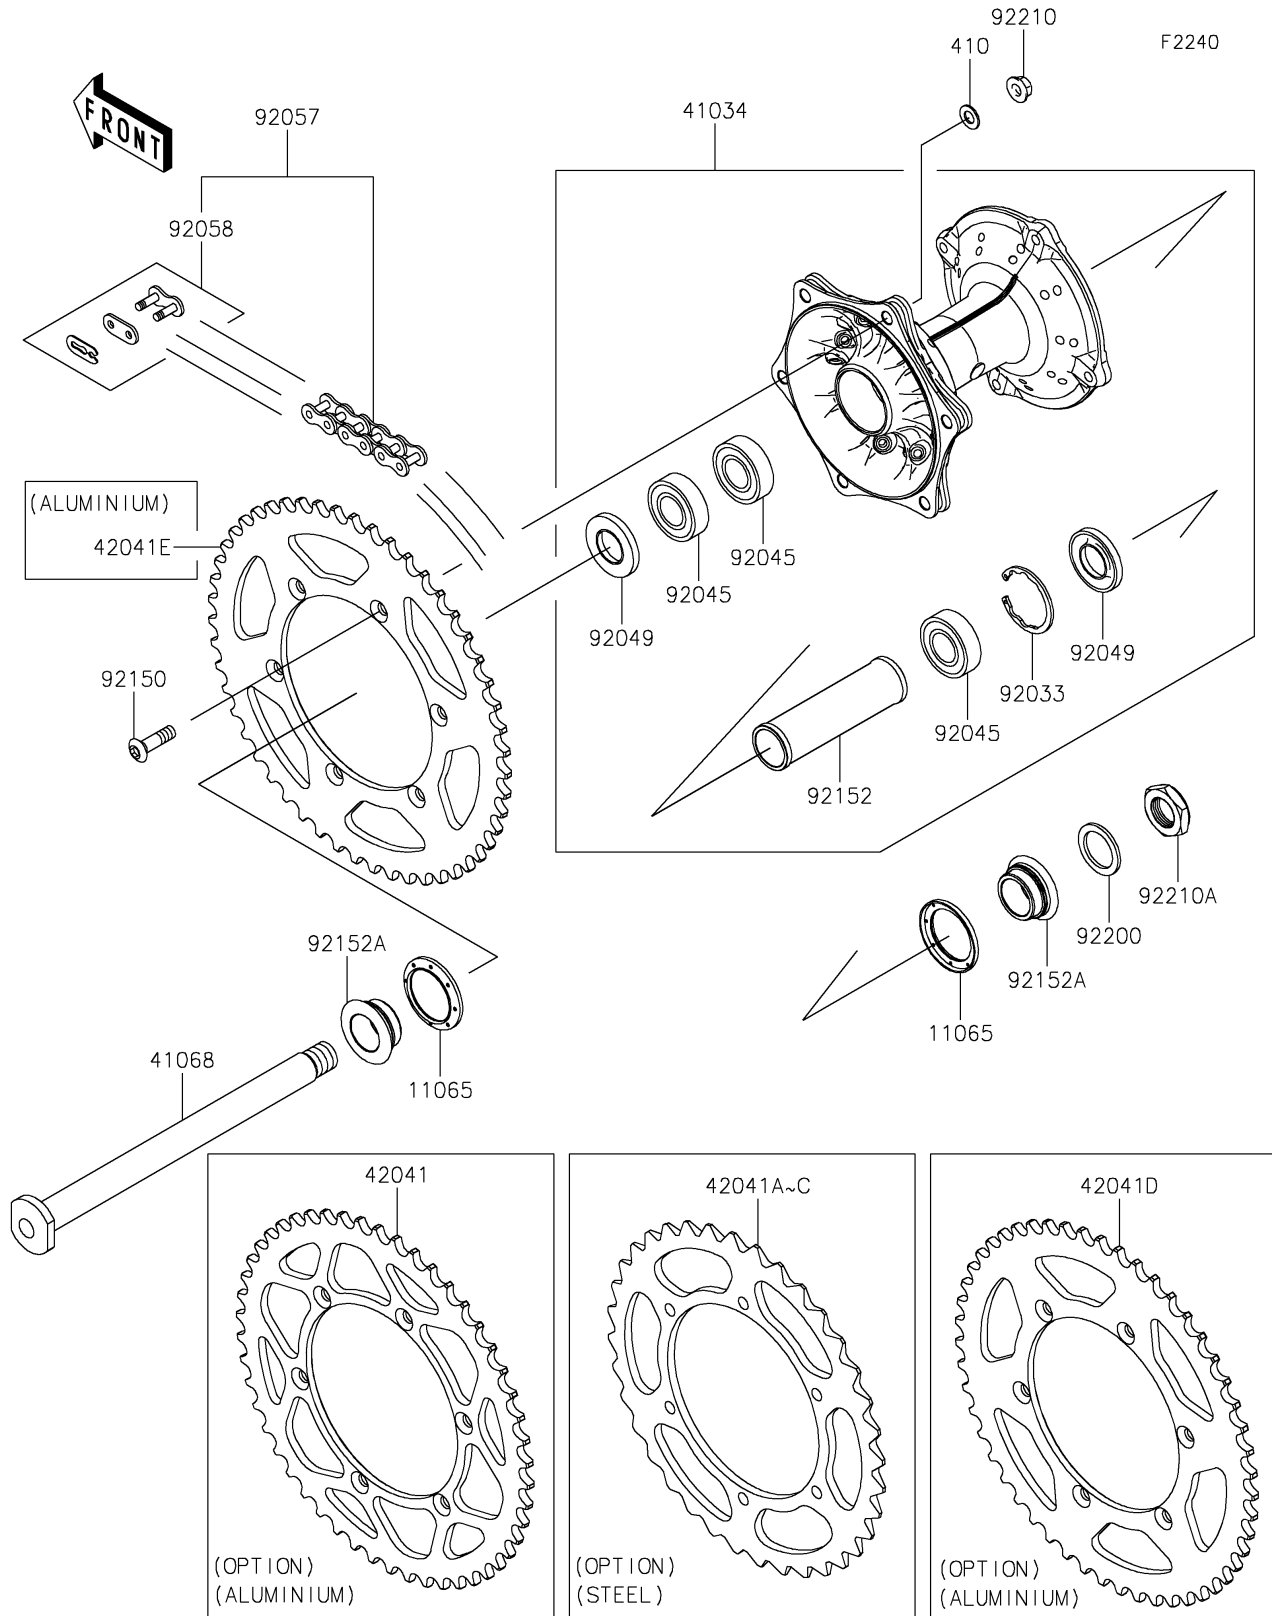

# 2022 KX™ 450X PARTS DIAGRAM

## Rear Hub

## 2022 KX™ 450X PARTS LIST

### Rear Hub

ITEM NAME	PART NUMBER	QUANTITY
CAP,AXLE (Ref # 11065)	11065-1298	2
DRUM-ASSY,REAR BRAKE (Ref # 41034)	41034-0597	1
AXLE,RR,L=255 (Ref # 41068)	41068-0597	1
SPROCKET-HUB,50T,AL (Ref # 42041)	42041-0167	1
SPROCKET-HUB,49T,STEEL (Ref # 42041A)	42041-1384	1
SPROCKET-HUB,50T,STEEL (Ref # 42041B)	42041-1408	1
SPROCKET-HUB,51T,STEEL (Ref # 42041C)	42041-1428	1
SPROCKET-HUB,49T,AL (Ref # 42041D)	42041-1449	1
SPROCKET-HUB,51T,AL (Ref # 42041E)	42041-1451	1
RING-SNAP,42MM (Ref # 92033)	92033-1041	1
BEARING-BALL,69052RS (Ref # 92045)	92045-1446	3
SEAL-OIL (Ref # 92049)	92049-1614	2
CHAIN,DRIVE,DID520DMA4KX114L (Ref # 92057)	92057-0740	1
JOINT-CHAIN,DRIVE (Ref # 92058)	92058-1074	1
BOLT,SOCKET,8X28 (Ref # 92150)	92150-1978	6
COLLAR,25.4X31X106.5 (Ref # 92152)	92152-2506	1
COLLAR,25.05X44X17 (Ref # 92152A)	92152-2531	2
WASHER,22.5X35X2.3 (Ref # 92200)	92200-1623	1
NUT,FLANGED,LOCK,8MM (Ref # 92210)	92210-0493	6
NUT,SELF LOCK,22MM (Ref # 92210A)	92210-0939	1
WASHER-PLAIN-SMALL,8MM (Ref # 410)	410AA0800	6