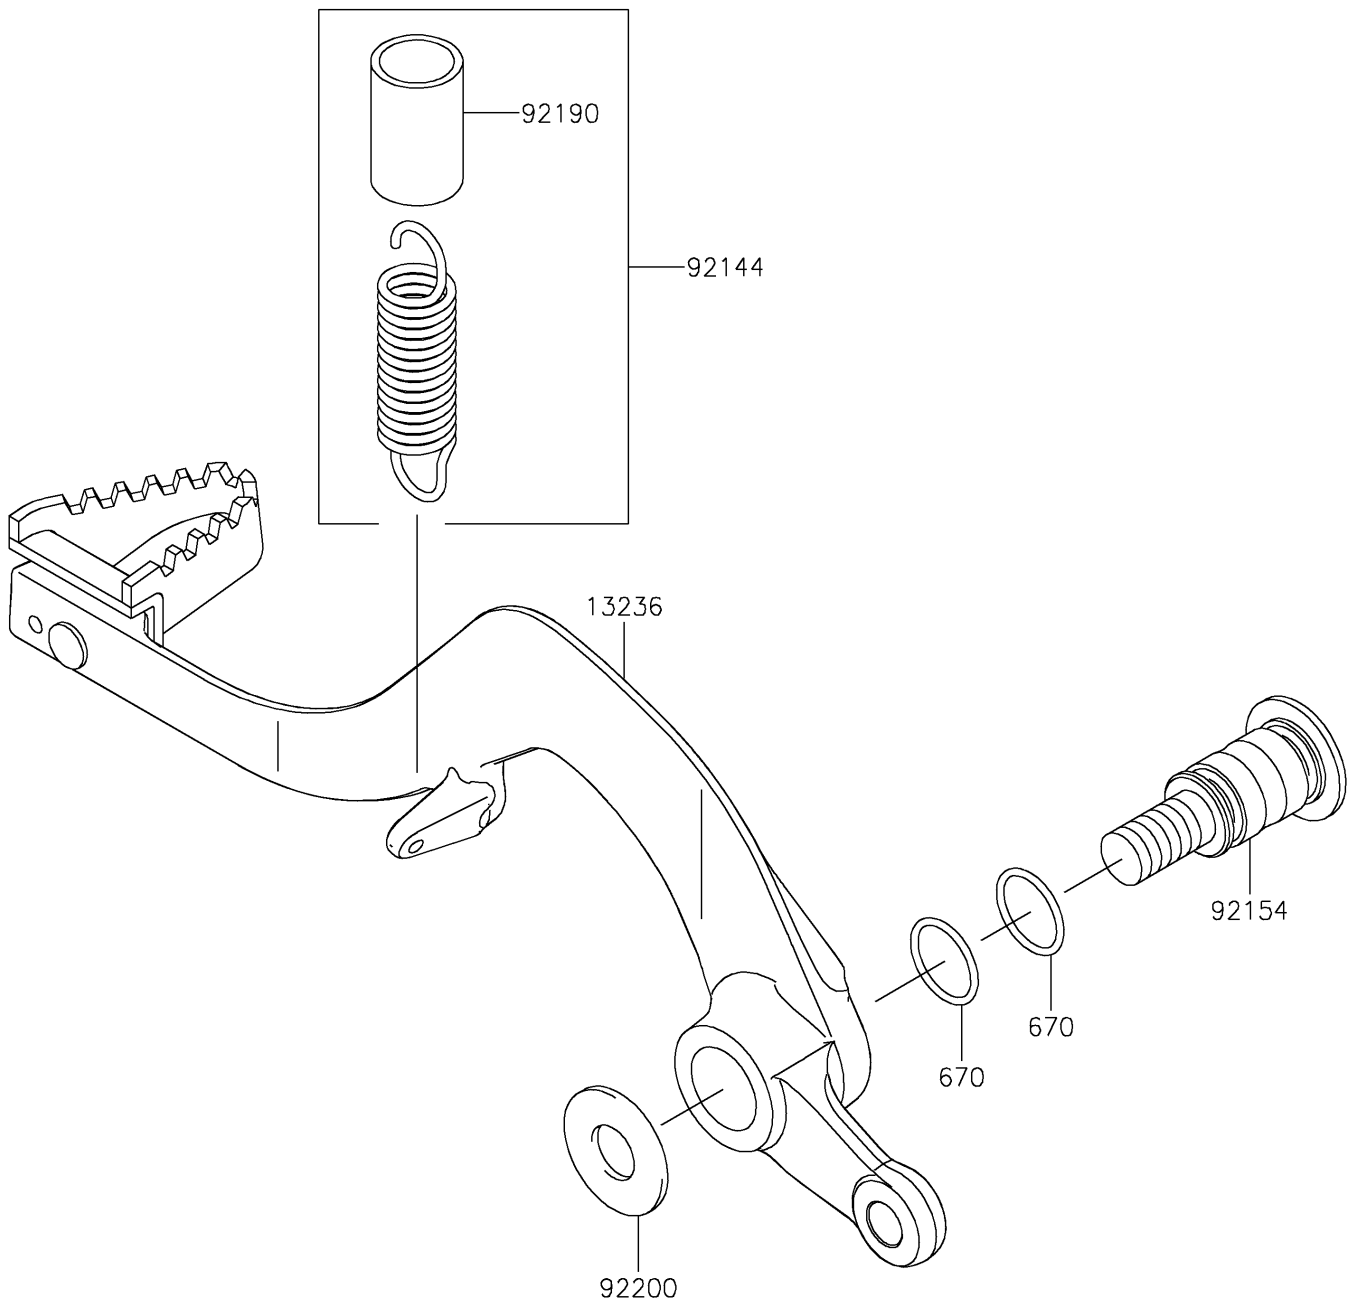

2022 KX™ 450X PARTS DIAGRAM

Brake Pedal

F2260

2022 KX™ 450X PARTS LIST

Brake Pedal

ITEM NAME	PART NUMBER	QUANTITY
LEVER-COMP,BRAKE PEDAL (Ref # 13236)	13236-0838	1
SPRING,BRAKE PEDAL RETURN (Ref # 92144)	92144-1752	1
BOLT,BRAKE PEDAL,10MM (Ref # 92154)	92154-0516	1
TUBE,13X16X25 (Ref # 92190)	92190-1488	1
WASHER,10.5X24X1.5 (Ref # 92200)	92200-0154	1
O RING,12MM (Ref # 670)	670B2012	2