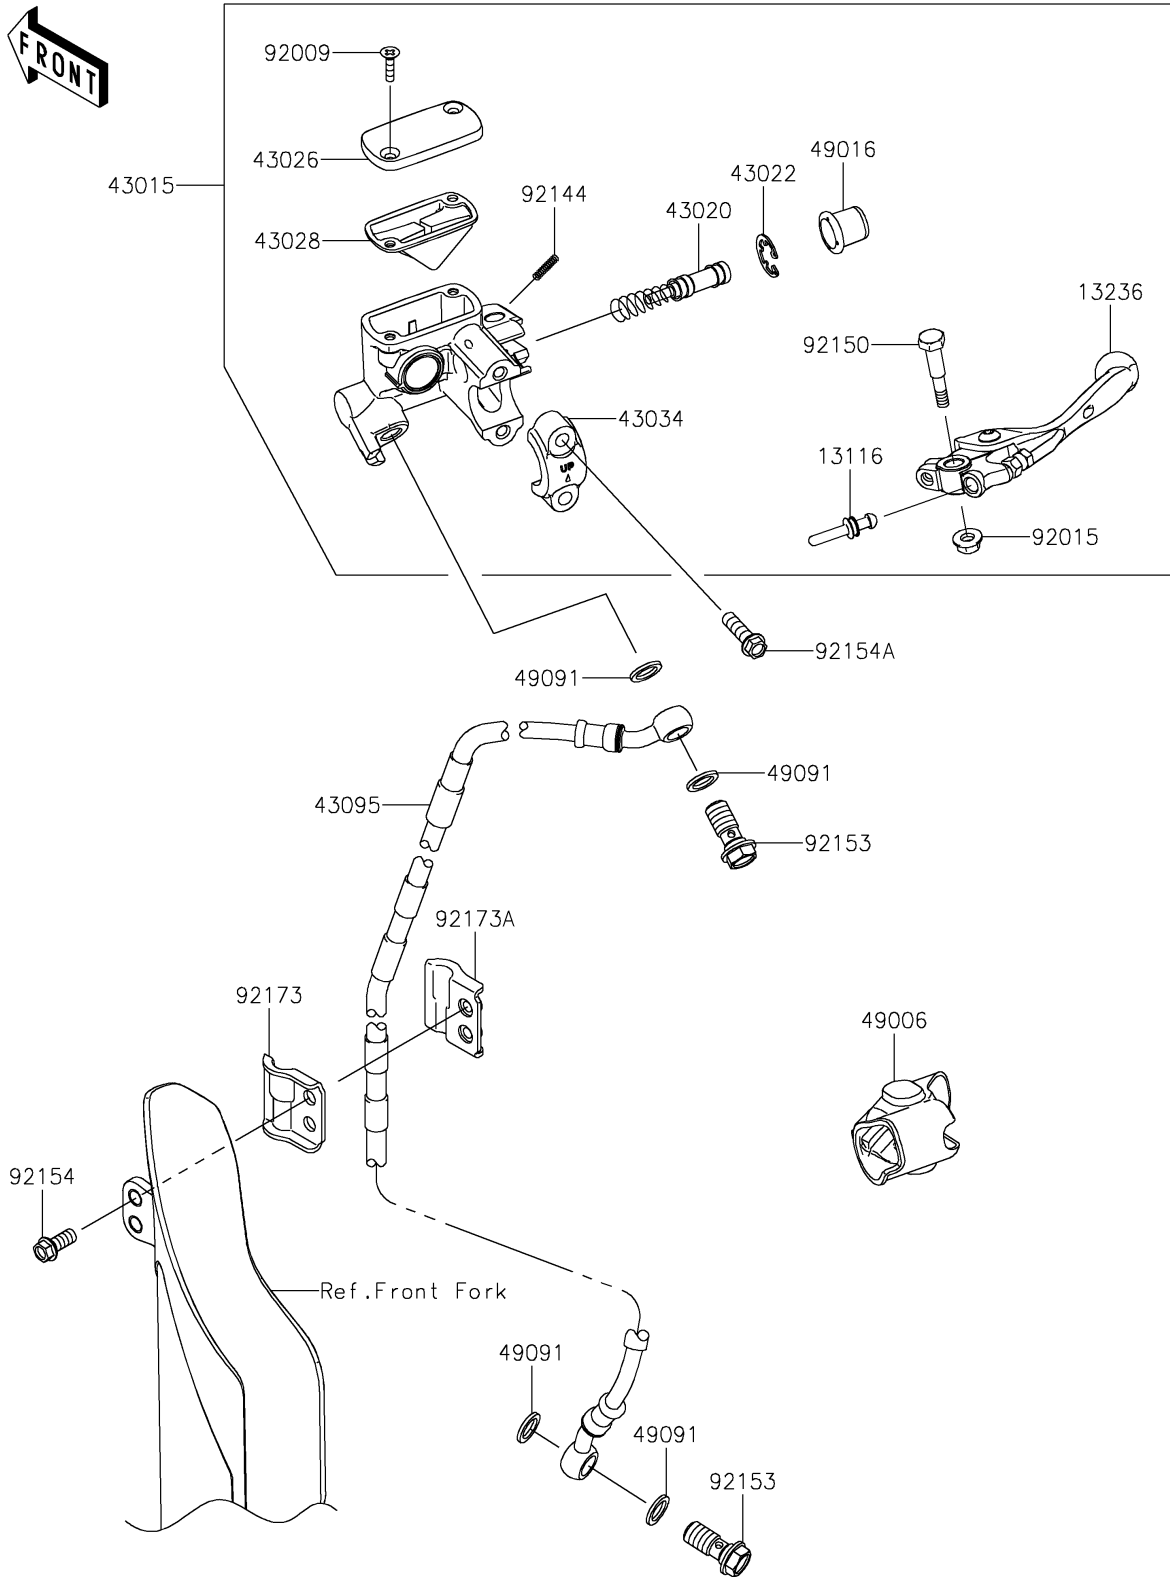

2022 KX™ 450X PARTS DIAGRAM

Front Master Cylinder

F2291

2022 KX™ 450X PARTS LIST

Front Master Cylinder

ITEM NAME	PART NUMBER	QUANTITY
-----------	-------------	----------