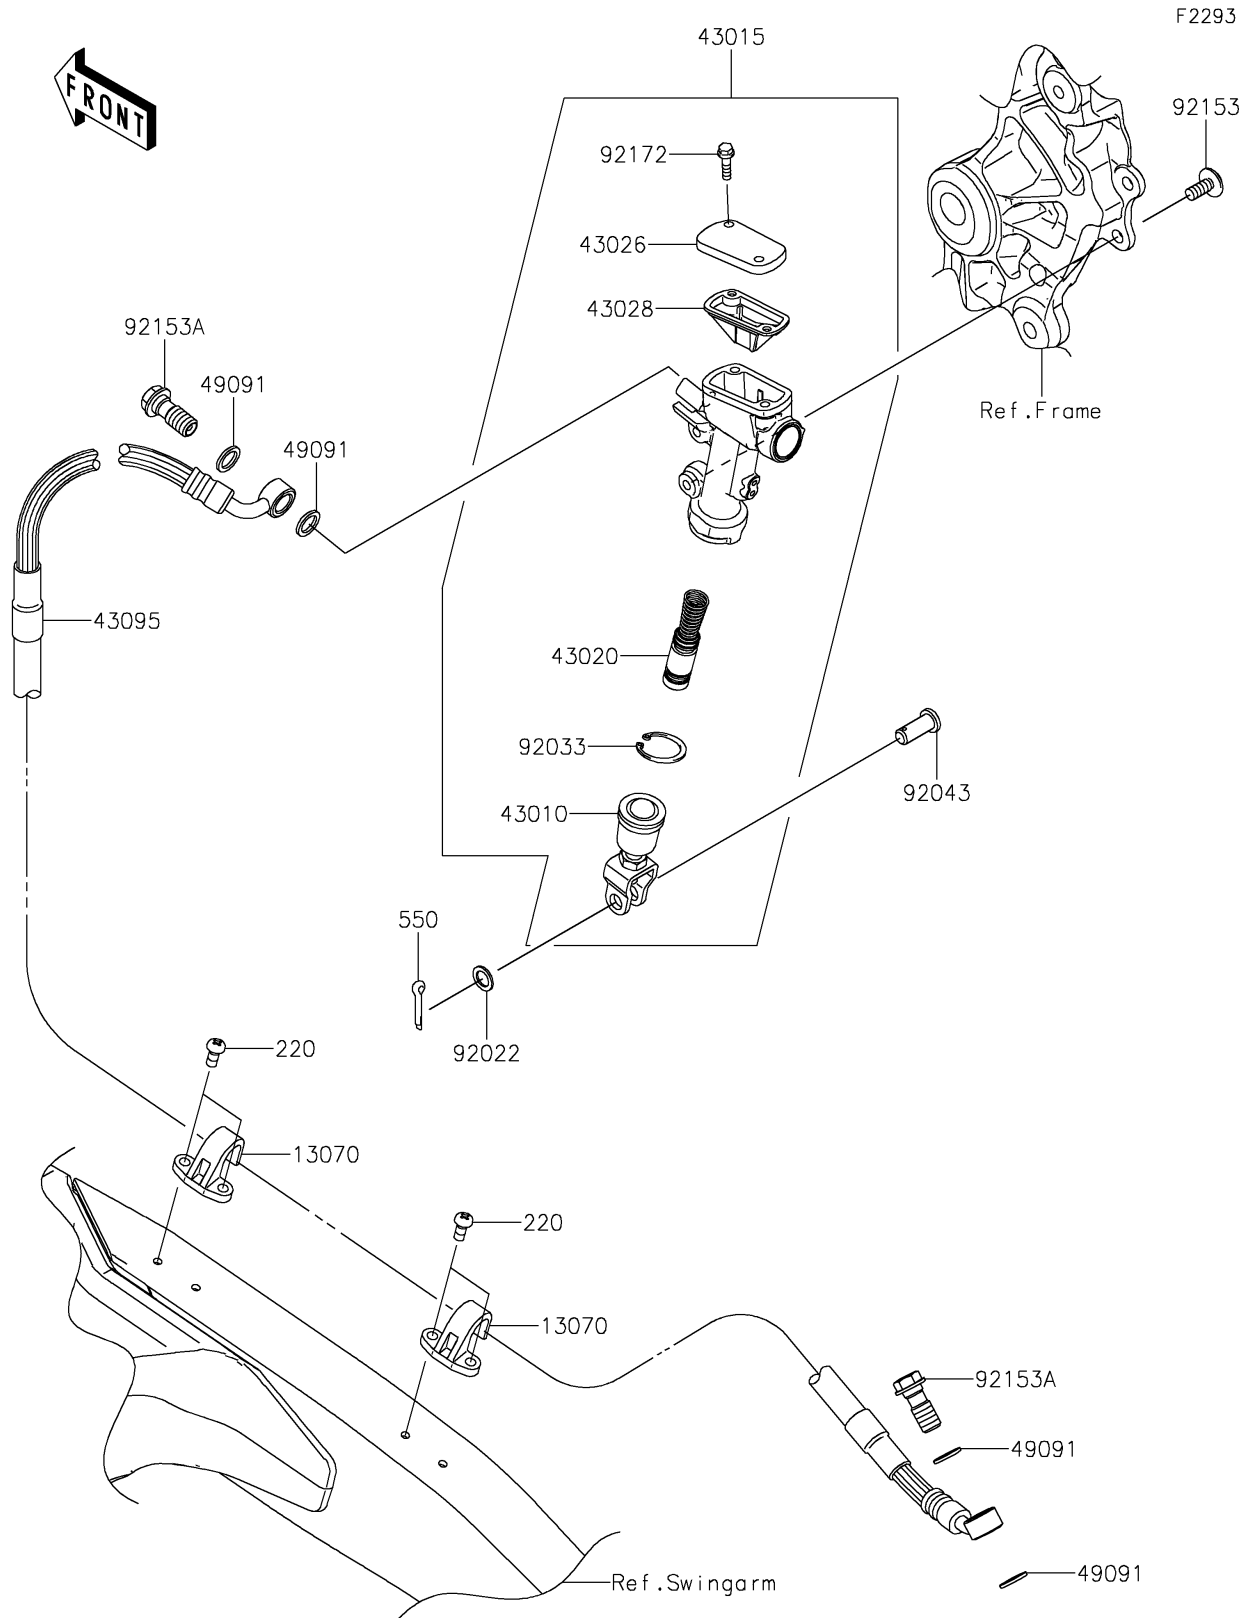

2021 KX™ 450X PARTS DIAGRAM

Rear Master Cylinder

2021 KX™ 450X PARTS LIST

Rear Master Cylinder

ITEM NAME	PART NUMBER	QUANTITY
GUIDE,BRAKE HOSE (Ref # 13070)	13070-0826	2
ROD-ASSY-BRAKE (Ref # 43010)	43010-1087	1
CYLINDER-ASSY-MASTER,RR (Ref # 43015)	43015-0694	1
PISTON-COMP-BRAKE (Ref # 43020)	43020-1094	1
CAP-BRAKE (Ref # 43026)	43026-0023	1
DIAPHRAGM (Ref # 43028)	43028-1092	1
HOSE-BRAKE,RR,555MM (Ref # 43095)	43095-1546	1
WASHER-SEAL,10.1X14.5X1.5 (Ref # 49091)	49091-0001	4
WASHER,8.5X13X1 (Ref # 92022)	92022-1028	1
RING-SNAP,20.9X24.6X1.2 (Ref # 92033)	92033-0079	1
PIN (Ref # 92043)	92043-0004	1
BOLT,SOCKET,6X14 (Ref # 92153)	92153-1021	2
BOLT,OIL,L=23 (Ref # 92153A)	92153-1419	2
SCREW (Ref # 92172)	92172-1064	2
SCREW-PAN-CROS,5X10 (Ref # 220)	220AA0510	4
PIN-COTTER,2.0X15 (Ref # 550)	550AA2015	1