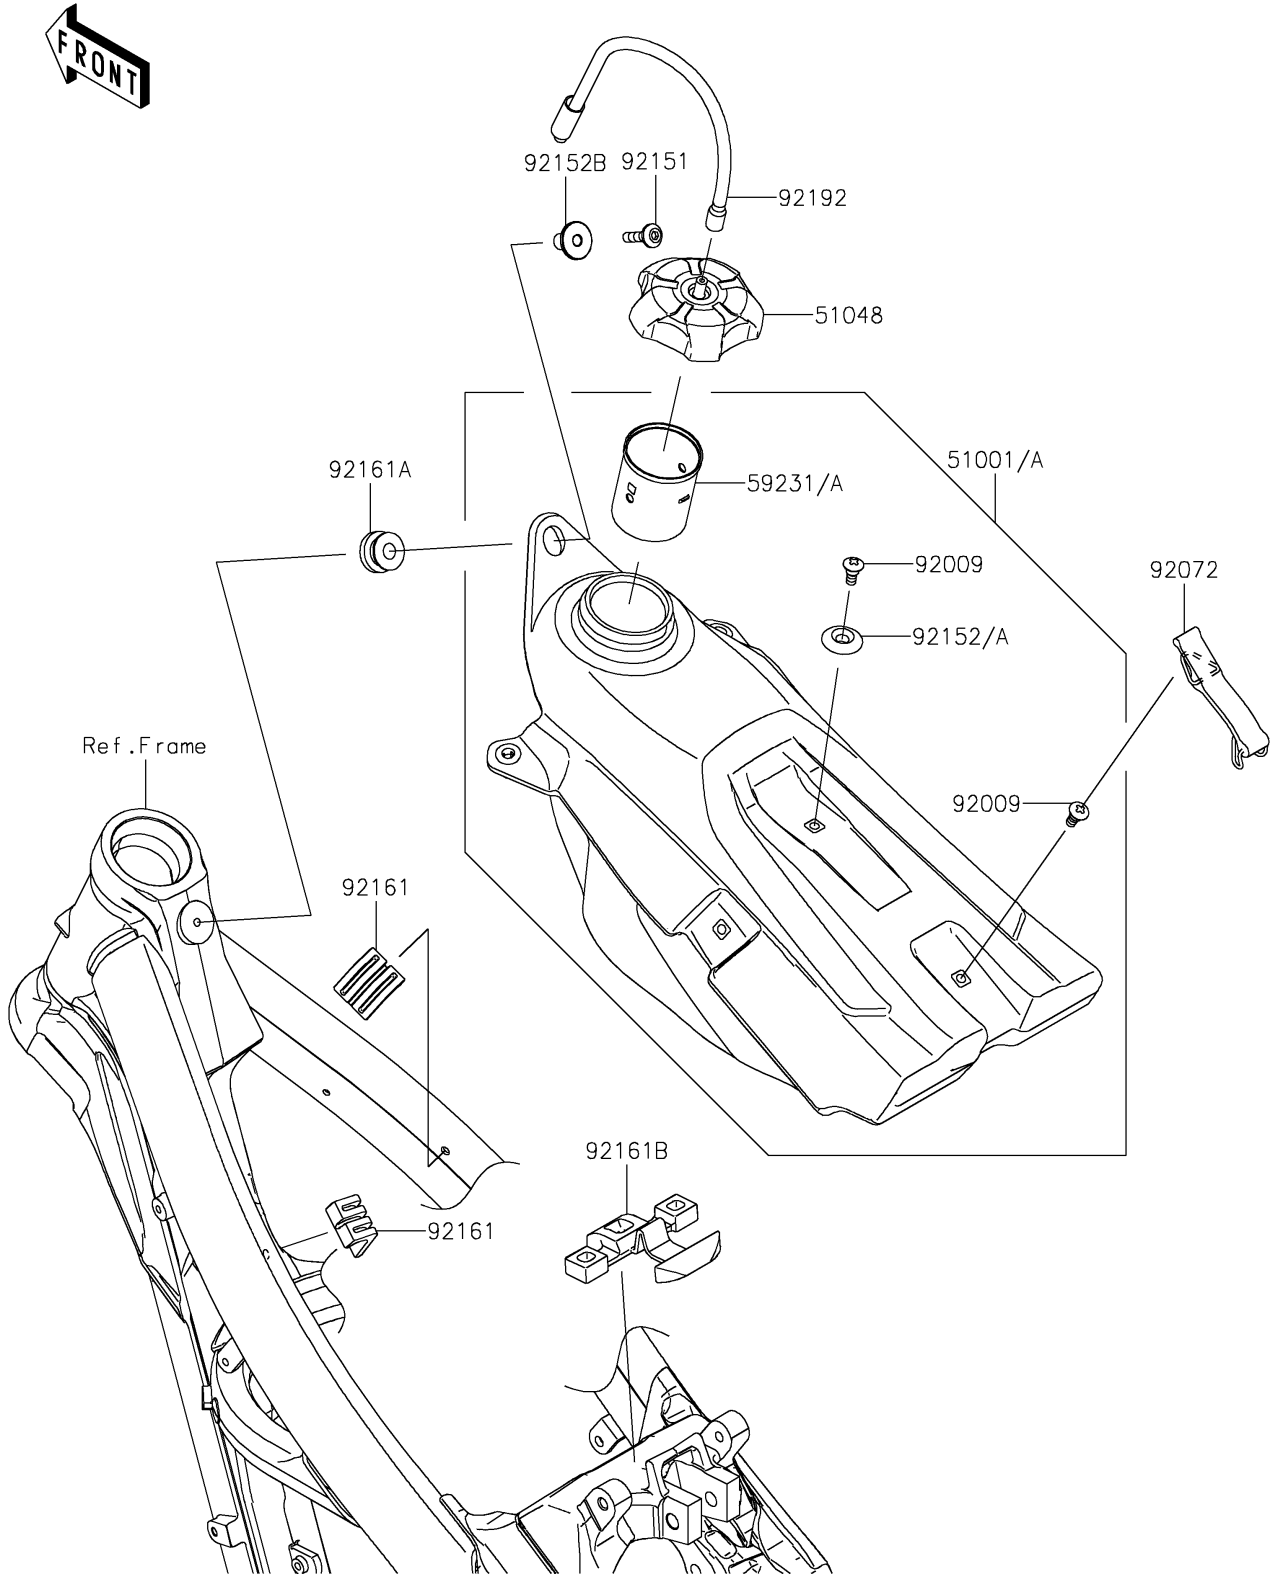

2021 KX™ 450X PARTS DIAGRAM

Fuel Tank

F2410

2021 KX™ 450X PARTS LIST

Fuel Tank

ITEM NAME	PART NUMBER	QUANTITY
-----------	-------------	----------