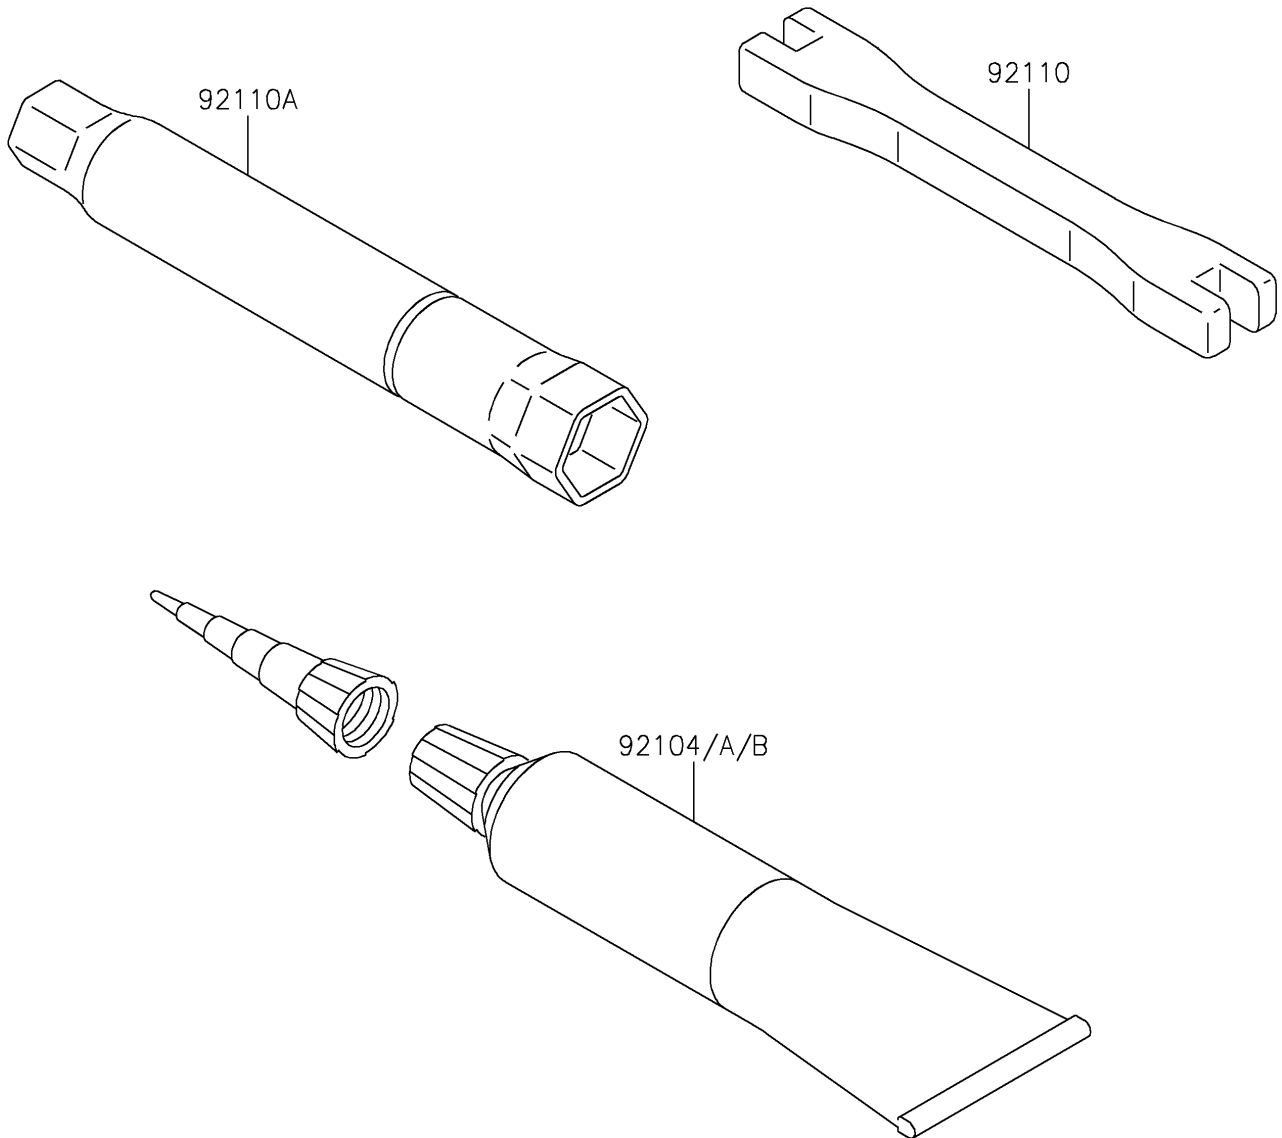

2021 KX™ 450X PARTS DIAGRAM

Owner's Tools

F2810

2021 KX™ 450X PARTS LIST

Owner's Tools

ITEM NAME	PART NUMBER	QUANTITY
GASKET-LIQUID,TB1211F,CLEAR (Ref # 92104)	92104-0004	1
GASKET-LIQUID,TB1216,GRAY (Ref # 92104A)	92104-1063	1
GASKET-LIQUID,TB1216B,BLACK (Ref # 92104B)	92104-1064	1
TOOL-WRENCH,NIPPLE,6X8 (Ref # 92110)	92110-0004	1
TOOL-WRENCH,BOX,16MM (Ref # 92110A)	92110-0005	1