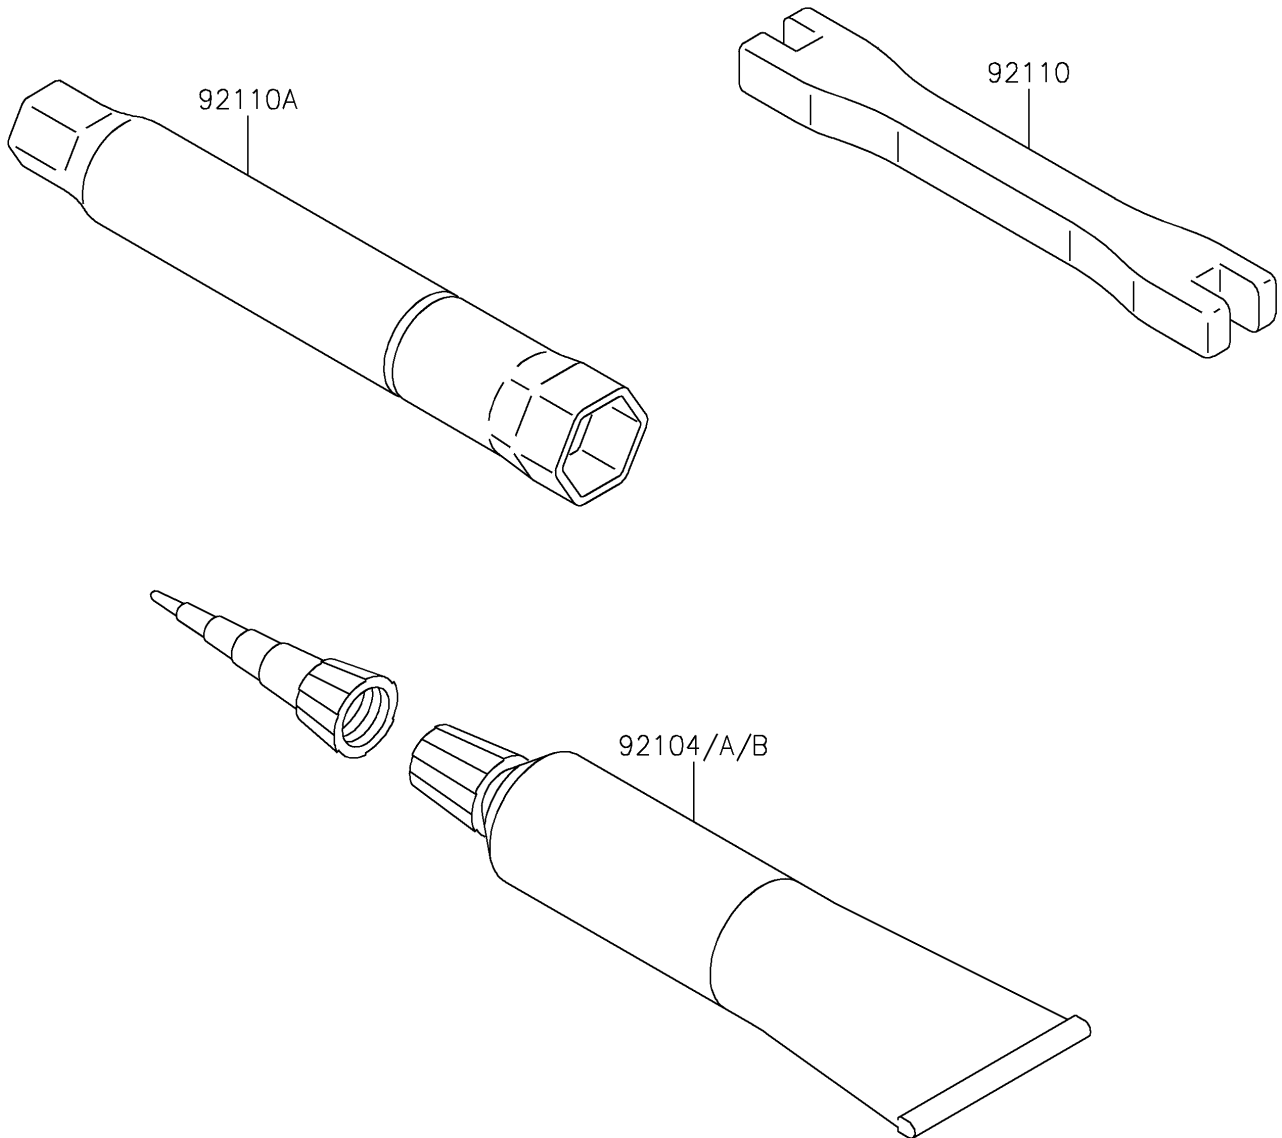

# 2022 KX™ 450X PARTS DIAGRAM

Owner's Tools

F2810

### Owner's Tools

ITEM NAME	PART NUMBER	QUANTITY
GASKET-LIQUID,TB1211F,CLEAR (Ref # 92104)	92104-0004	1
GASKET-LIQUID,TB1216,GRAY (Ref # 92104A)	92104-1063	1
GASKET-LIQUID,TB1216B,BLACK (Ref # 92104B)	92104-1064	1
TOOL-WRENCH,NIPPLE,6X8 (Ref # 92110)	92110-0004	1
TOOL-WRENCH,BOX,16MM (Ref # 92110A)	92110-0005	1