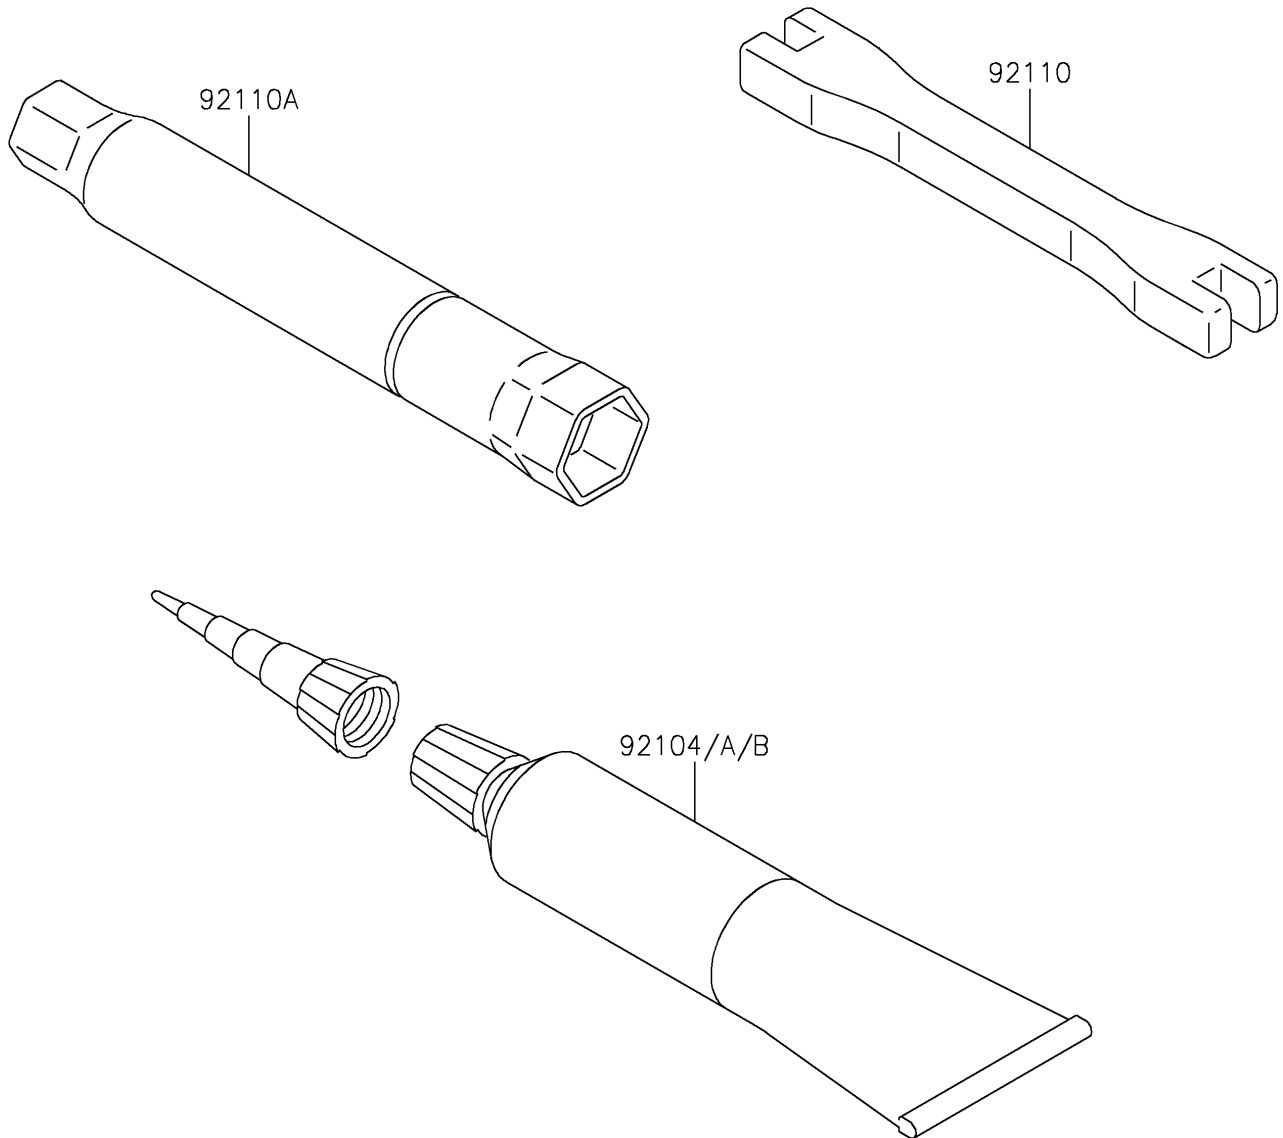

# 2023 KX™ 450X PARTS DIAGRAM

Owner's Tools

F2810

## 2023 KX™ 450X PARTS LIST

### Owner's Tools

ITEM NAME	PART NUMBER	QUANTITY
GASKET-LIQUID,TB1211F,CLEAR (Ref # 92104)	92104-0004	1
GASKET-LIQUID,TB1216,GRAY (Ref # 92104A)	92104-1063	1
GASKET-LIQUID,TB1216B,BLACK (Ref # 92104B)	92104-1064	1
TOOL-WRENCH,NIPPLE,6X8 (Ref # 92110)	92110-0004	1
TOOL-WRENCH,BOX,16MM (Ref # 92110A)	92110-0005	1