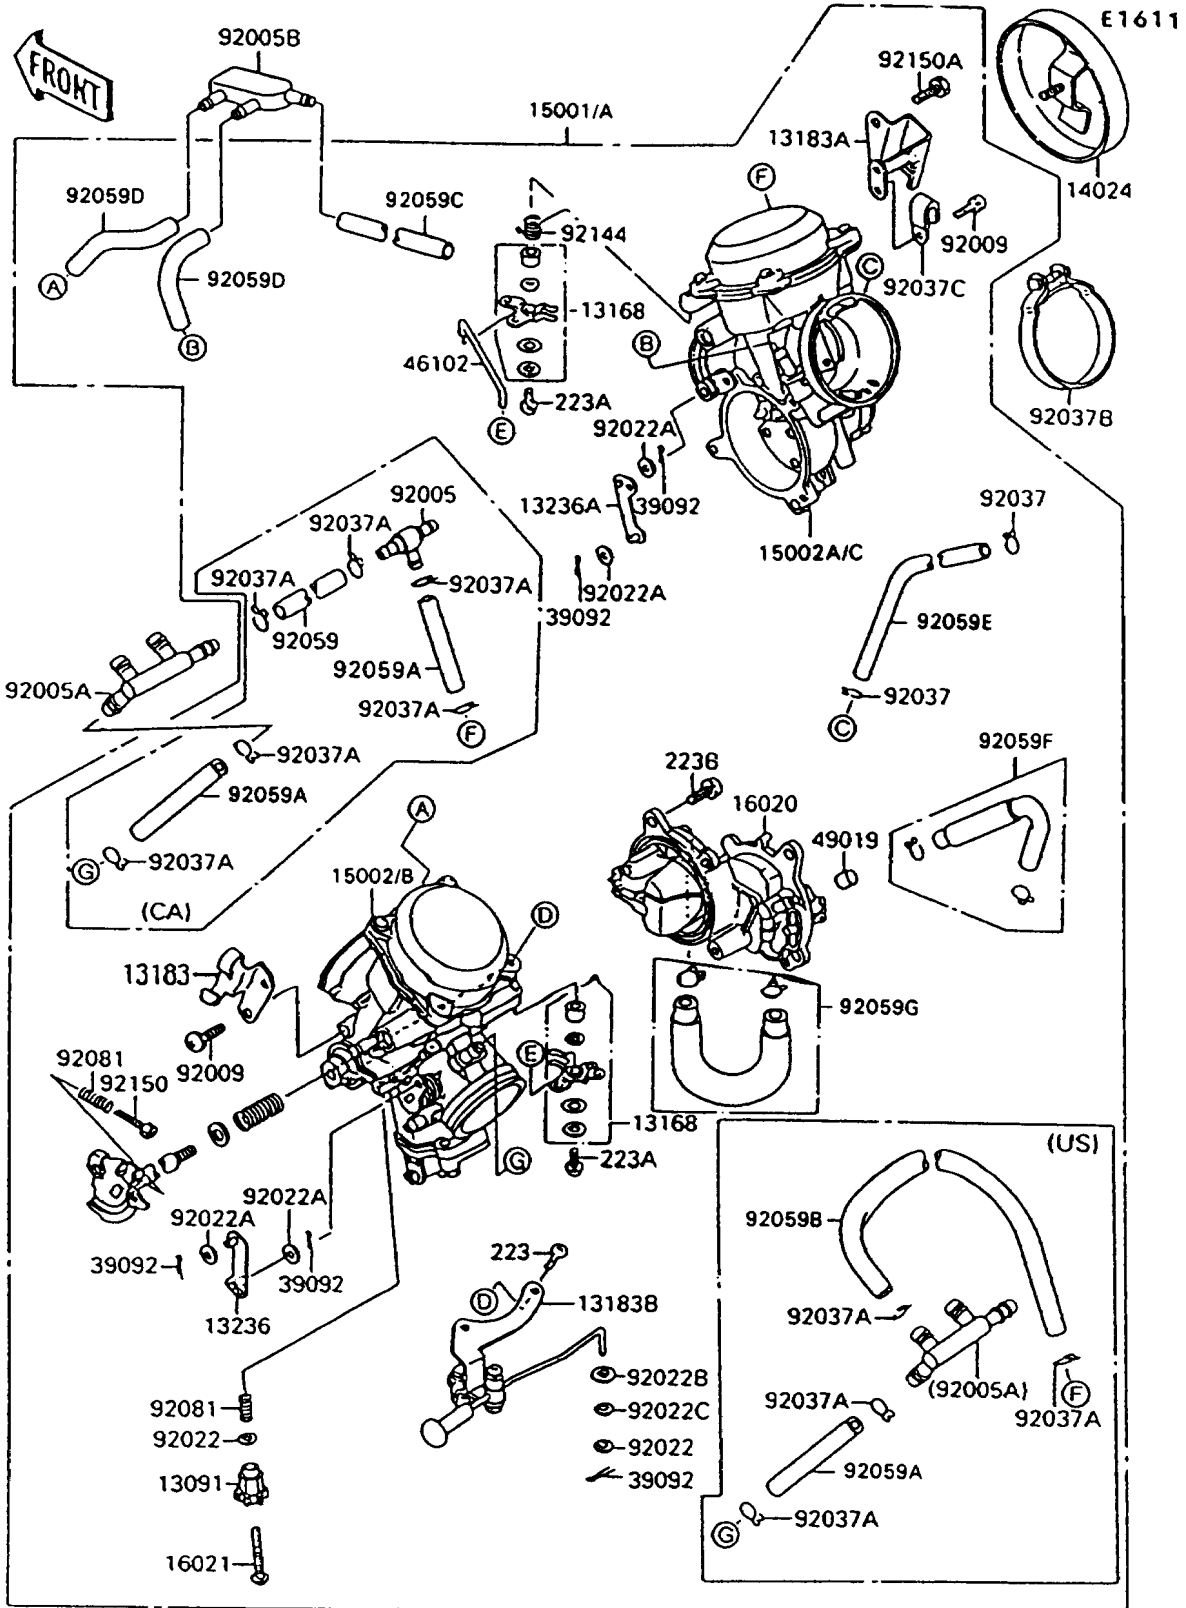

1996 Vulcan 1500 PARTS DIAGRAM

Carburetor