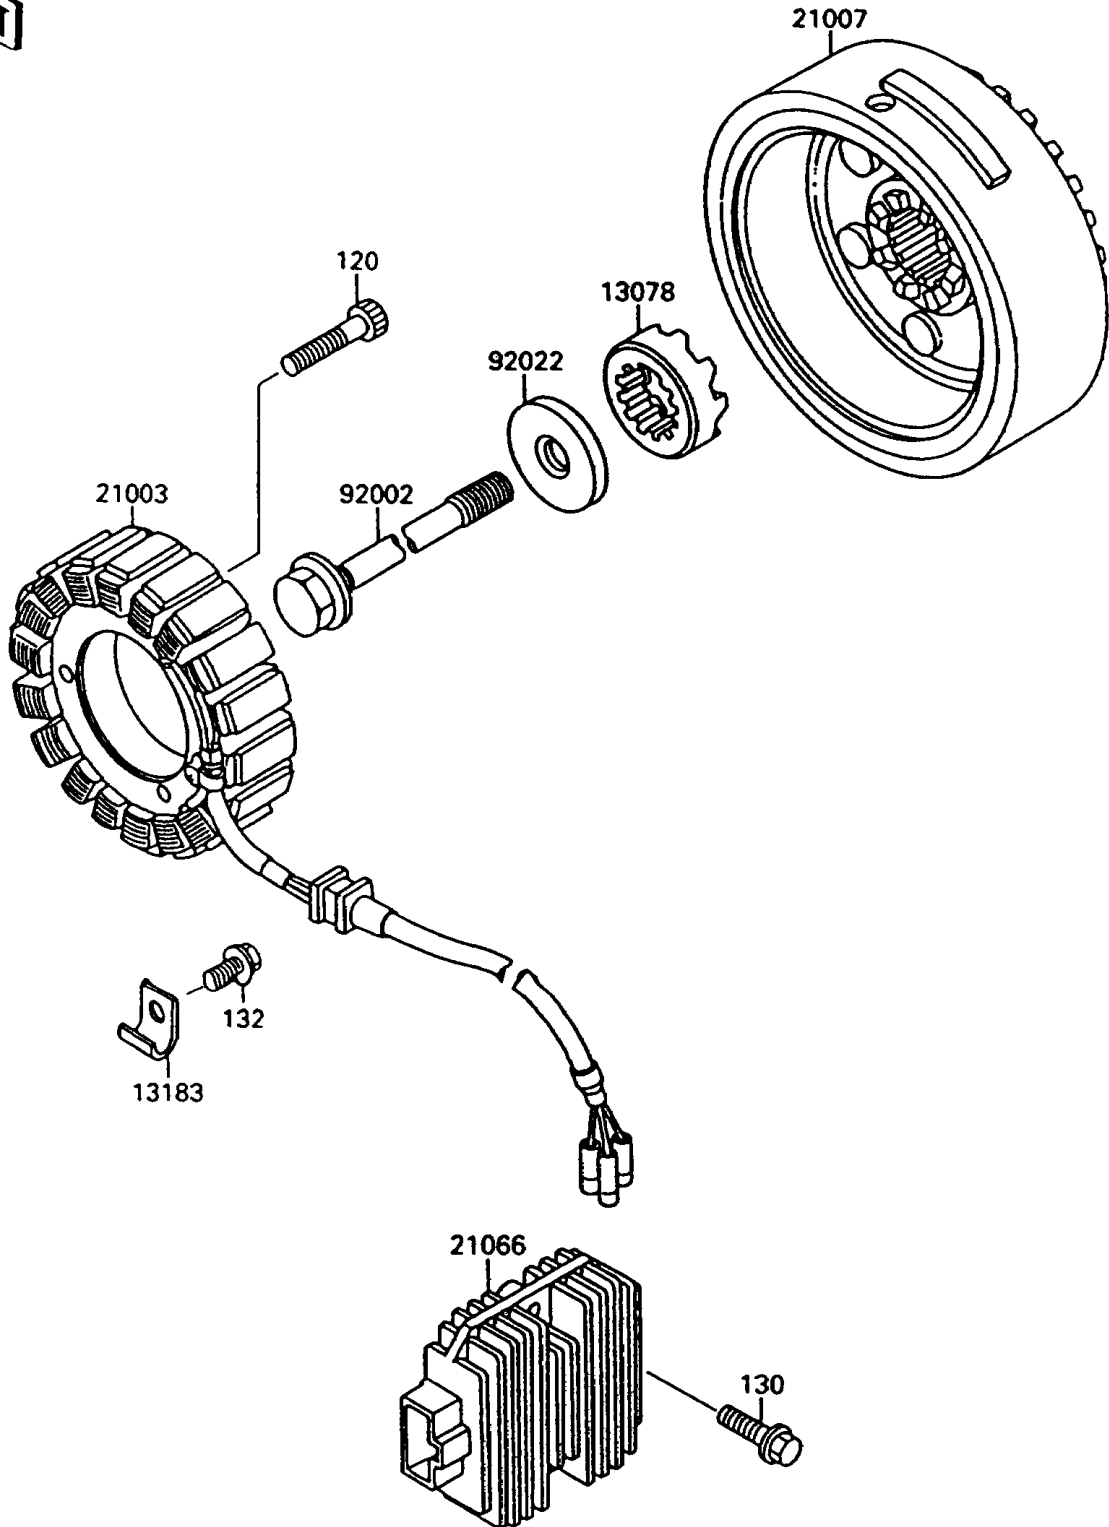

1996 Vulcan 1500 PARTS DIAGRAM

Generator

E1810

1996 Vulcan 1500 PARTS LIST

Generator

ITEM NAME	PART NUMBER	QUANTITY
BOLT-SOCKET,6X35 (Ref # 120)	120P0635	3
BOLT-FLANGED,6X20 (Ref # 130)	130B0620	2
BOLT-FLANGED-SMALL (Ref # 132)	132E0610	1
RATCHET (Ref # 13078)	13078-1056	1
PLATE (Ref # 13183)	13183-1072	1
STATOR (Ref # 21003)	21003-1164	1
ROTOR (Ref # 21007)	21007-1154	1
REGULATOR-VOLTAGE (Ref # 21066)	21066-1089	1
BOLT,GENERATOR,12X112 (Ref # 92002)	92002-1901	1
WASHER,GENERATOR (Ref # 92022)	92022-1904	1