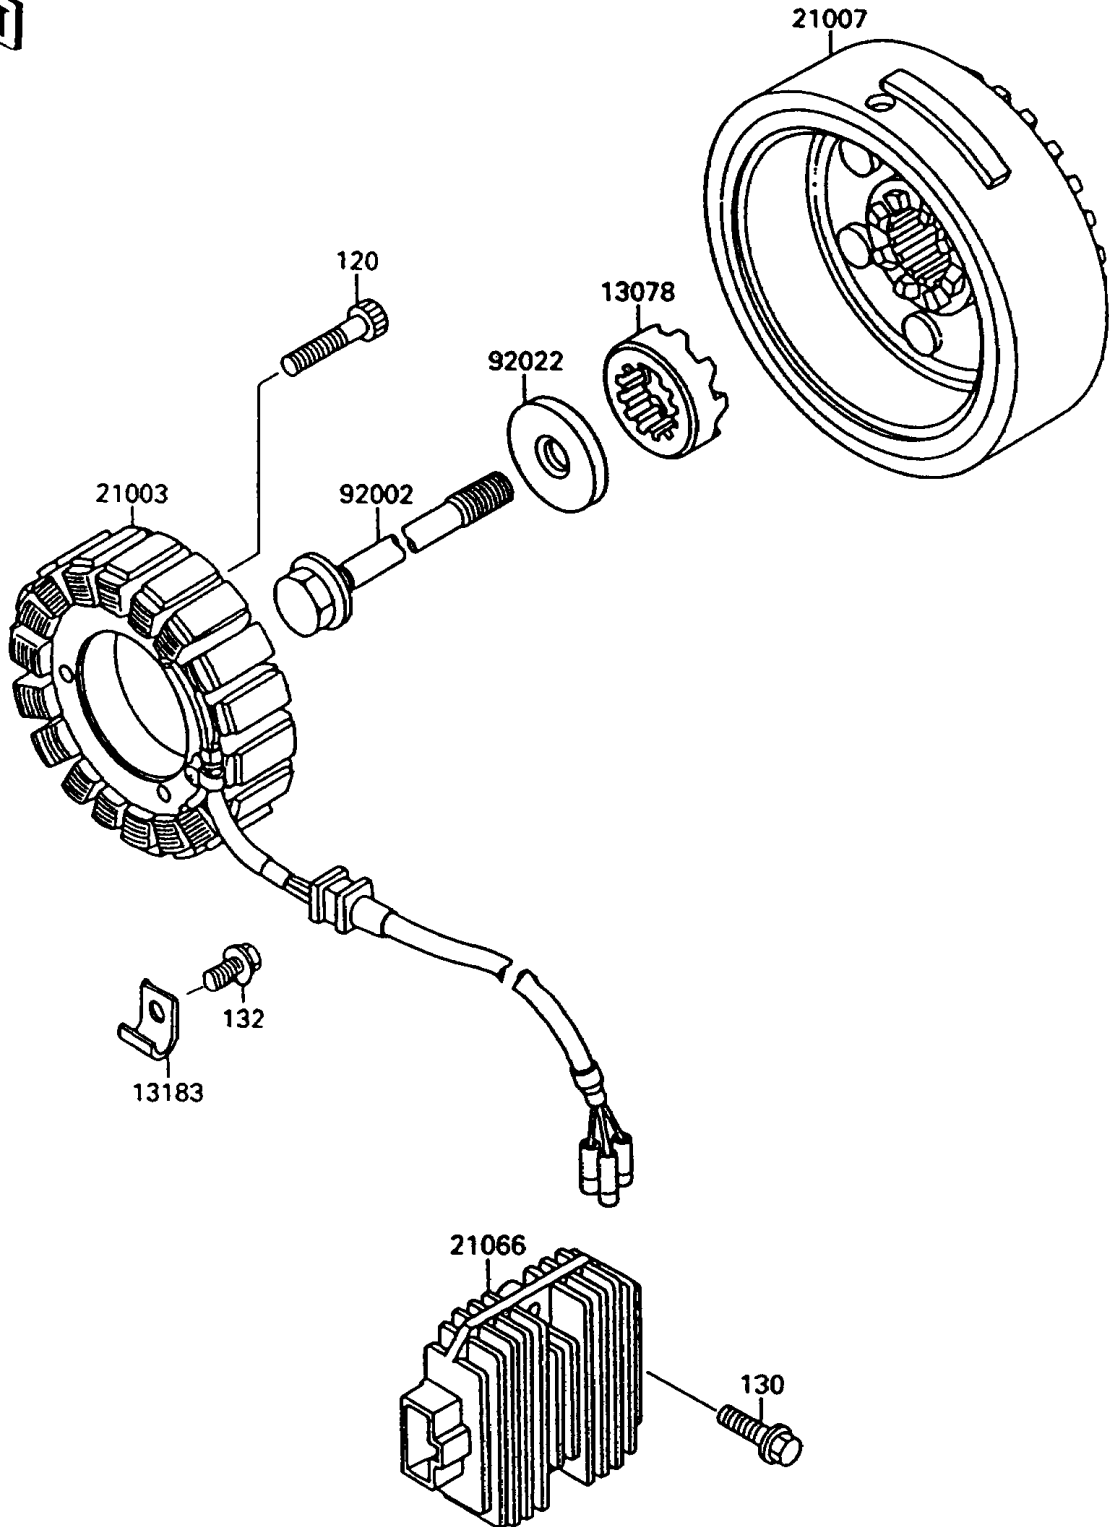

1997 Vulcan 1500 PARTS DIAGRAM

Generator

E1810

1997 Vulcan 1500 PARTS LIST

Generator

ITEM NAME	PART NUMBER	QUANTITY
BOLT-SOCKET,6X35 (Ref # 120)	120P0635	3
BOLT-FLANGED,6X20 (Ref # 130)	130B0620	2
BOLT-FLANGED-SMALL (Ref # 132)	132E0610	1
RATCHET (Ref # 13078)	13078-1056	1
PLATE (Ref # 13183)	13183-1072	1
STATOR (Ref # 21003)	21003-1164	1
ROTOR (Ref # 21007)	21007-1154	1
REGULATOR-VOLTAGE (Ref # 21066)	21066-1089	1
BOLT,GENERATOR,12X112 (Ref # 92002)	92002-1901	1
WASHER,GENERATOR (Ref # 92022)	92022-1904	1