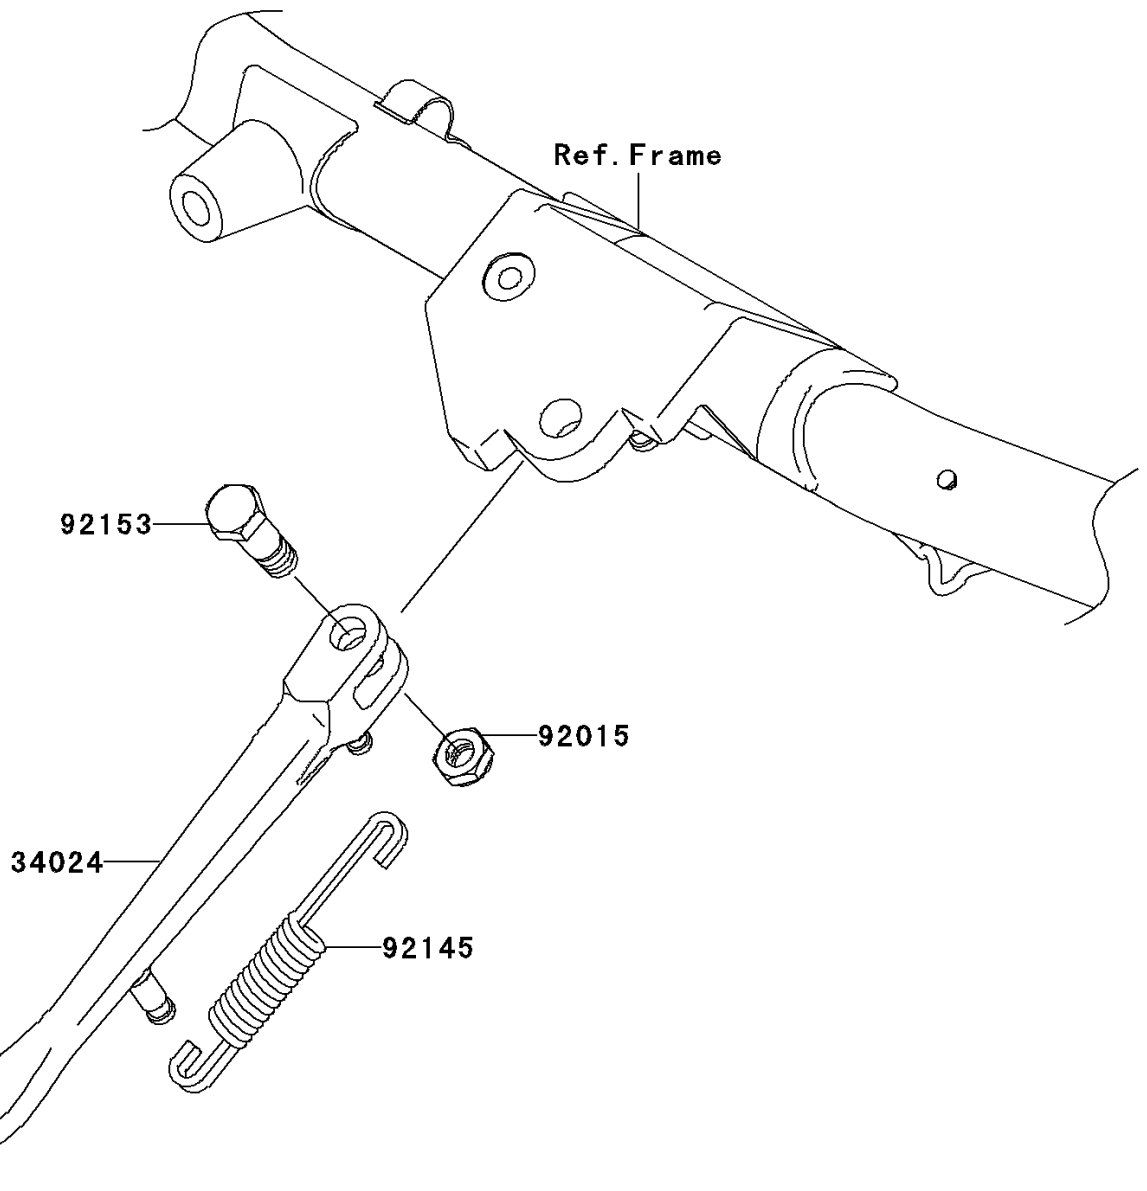

2007 Vulcan 1600 Classic PARTS DIAGRAM

Stand(s)

F2190

2007 Vulcan 1600 Classic PARTS LIST

Stand(s)

ITEM NAME	PART NUMBER	QUANTITY
STAND-SIDE (Ref # 34024)	34024-0014	1
NUT,LOCK,10MM,BLACK (Ref # 92015)	92015-1188	1
SPRING,SIDE STAND (Ref # 92145)	92145-0083	1
BOLT,SIDE STAND,10MM (Ref # 92153)	92153-1416	1