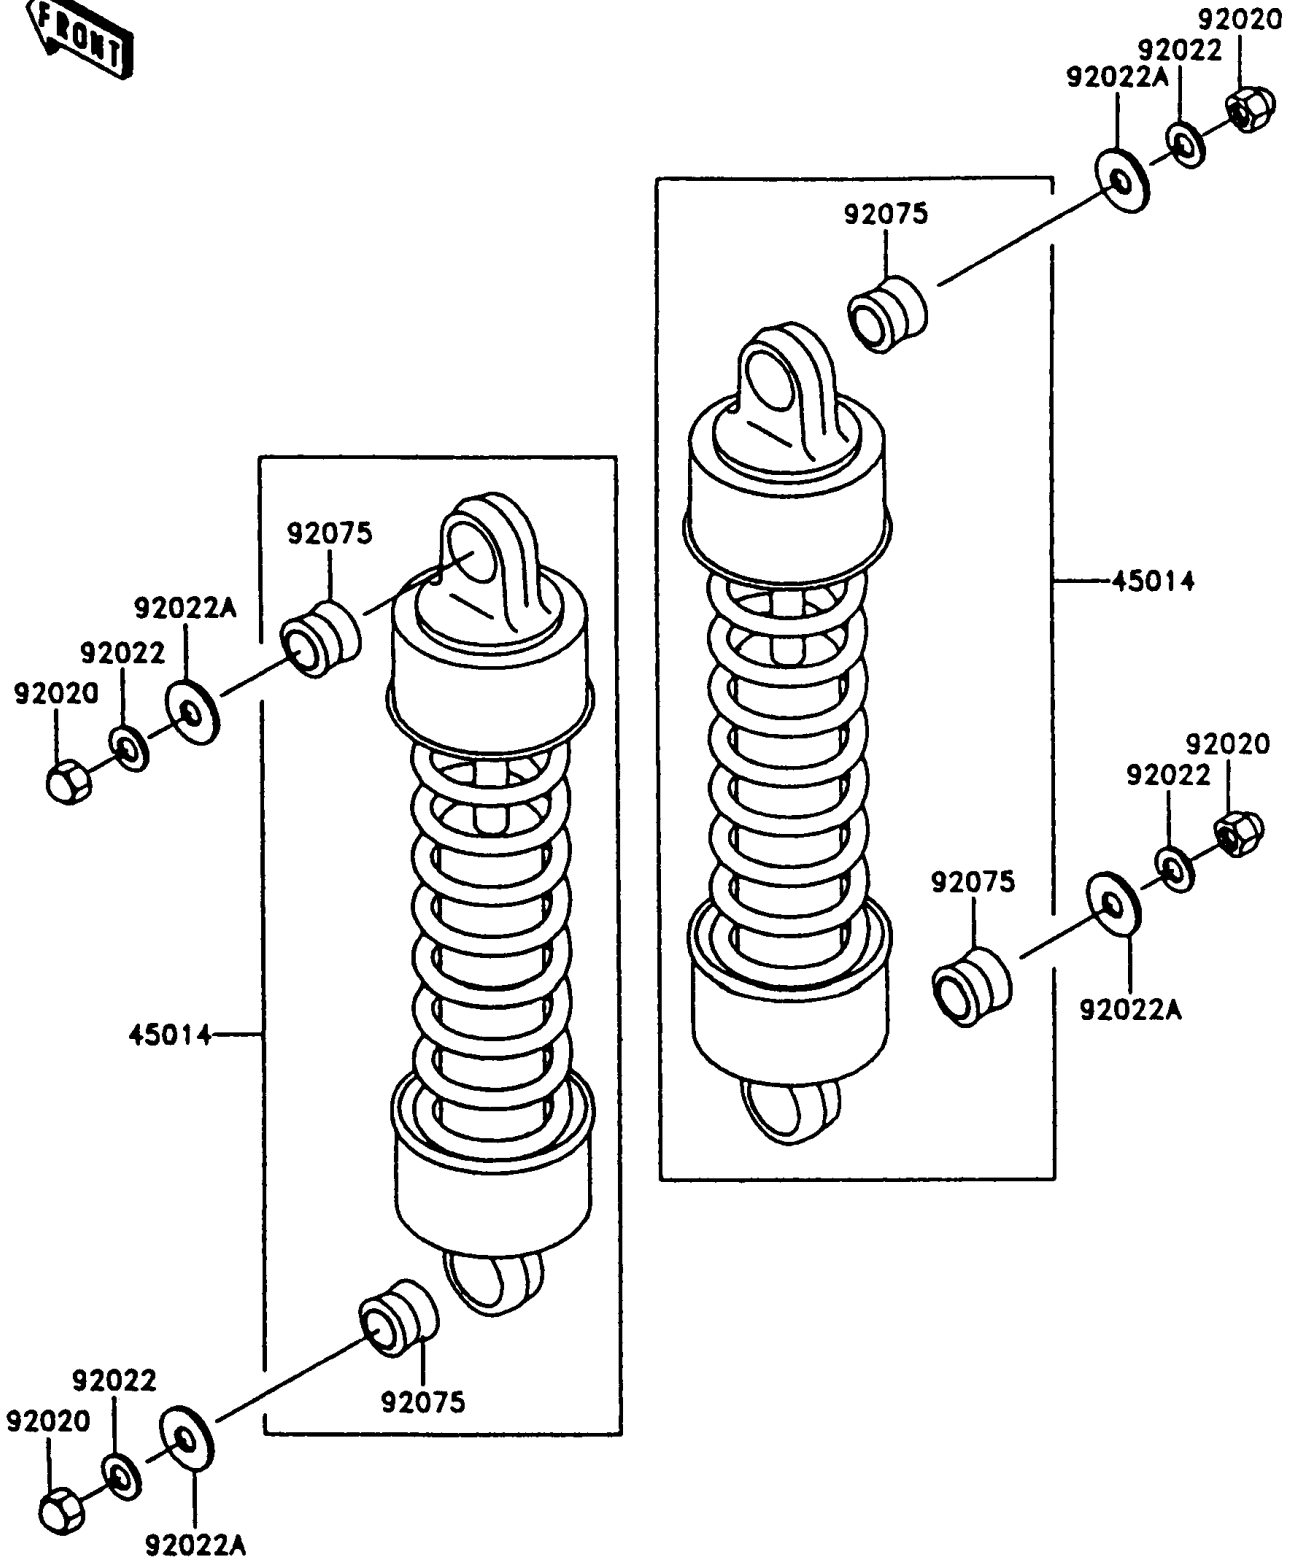

# 1996 Vulcan 1500 PARTS DIAGRAM

Suspension/Shock Absorber

F2151

# 1996 Vulcan 1500 PARTS LIST

## Suspension/Shock Absorber

ITEM NAME	PART NUMBER	QUANTITY
SHOCKABSORBER (Ref # 45014)	45014-1371	2
NUT,CAP,10MM (Ref # 92020)	92020-003	4
WASHER,SPRING,10MM (Ref # 92022)	92022-1540	4
WASHER,10.5X26X2.3 (Ref # 92022A)	92022-246	4
DAMPER,SHOCKABSORBER (Ref # 92075)	92075-1387	4