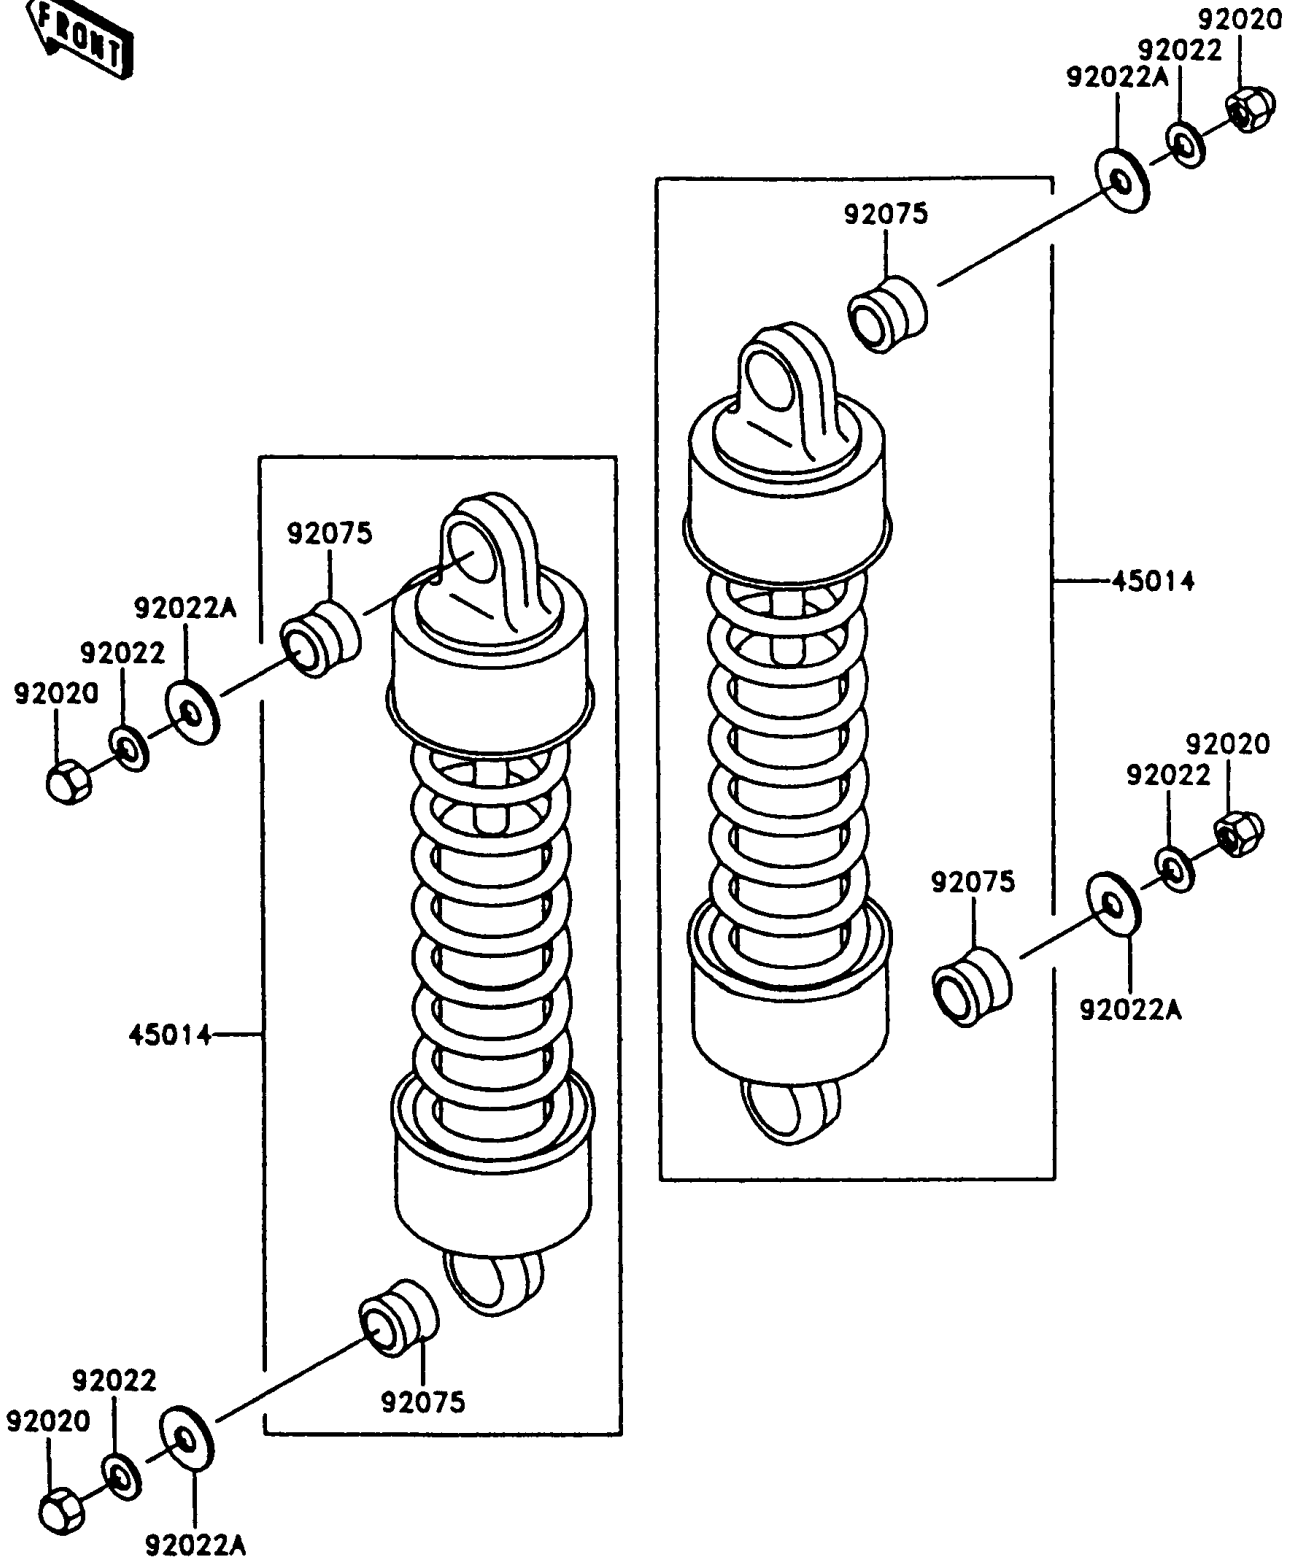

# 1997 Vulcan 1500 PARTS DIAGRAM

Suspension/Shock Absorber

F2151

# 1997 Vulcan 1500 PARTS LIST

## Suspension/Shock Absorber

ITEM NAME	PART NUMBER	QUANTITY
SHOCKABSORBER (Ref # 45014)	45014-1371	2
NUT,CAP,10MM (Ref # 92020)	92020-003	4
WASHER,SPRING,10MM (Ref # 92022)	92022-1540	4
WASHER,10.5X26X2.3 (Ref # 92022A)	92022-246	4
DAMPER,SHOCKABSORBER (Ref # 92075)	92075-1387	4