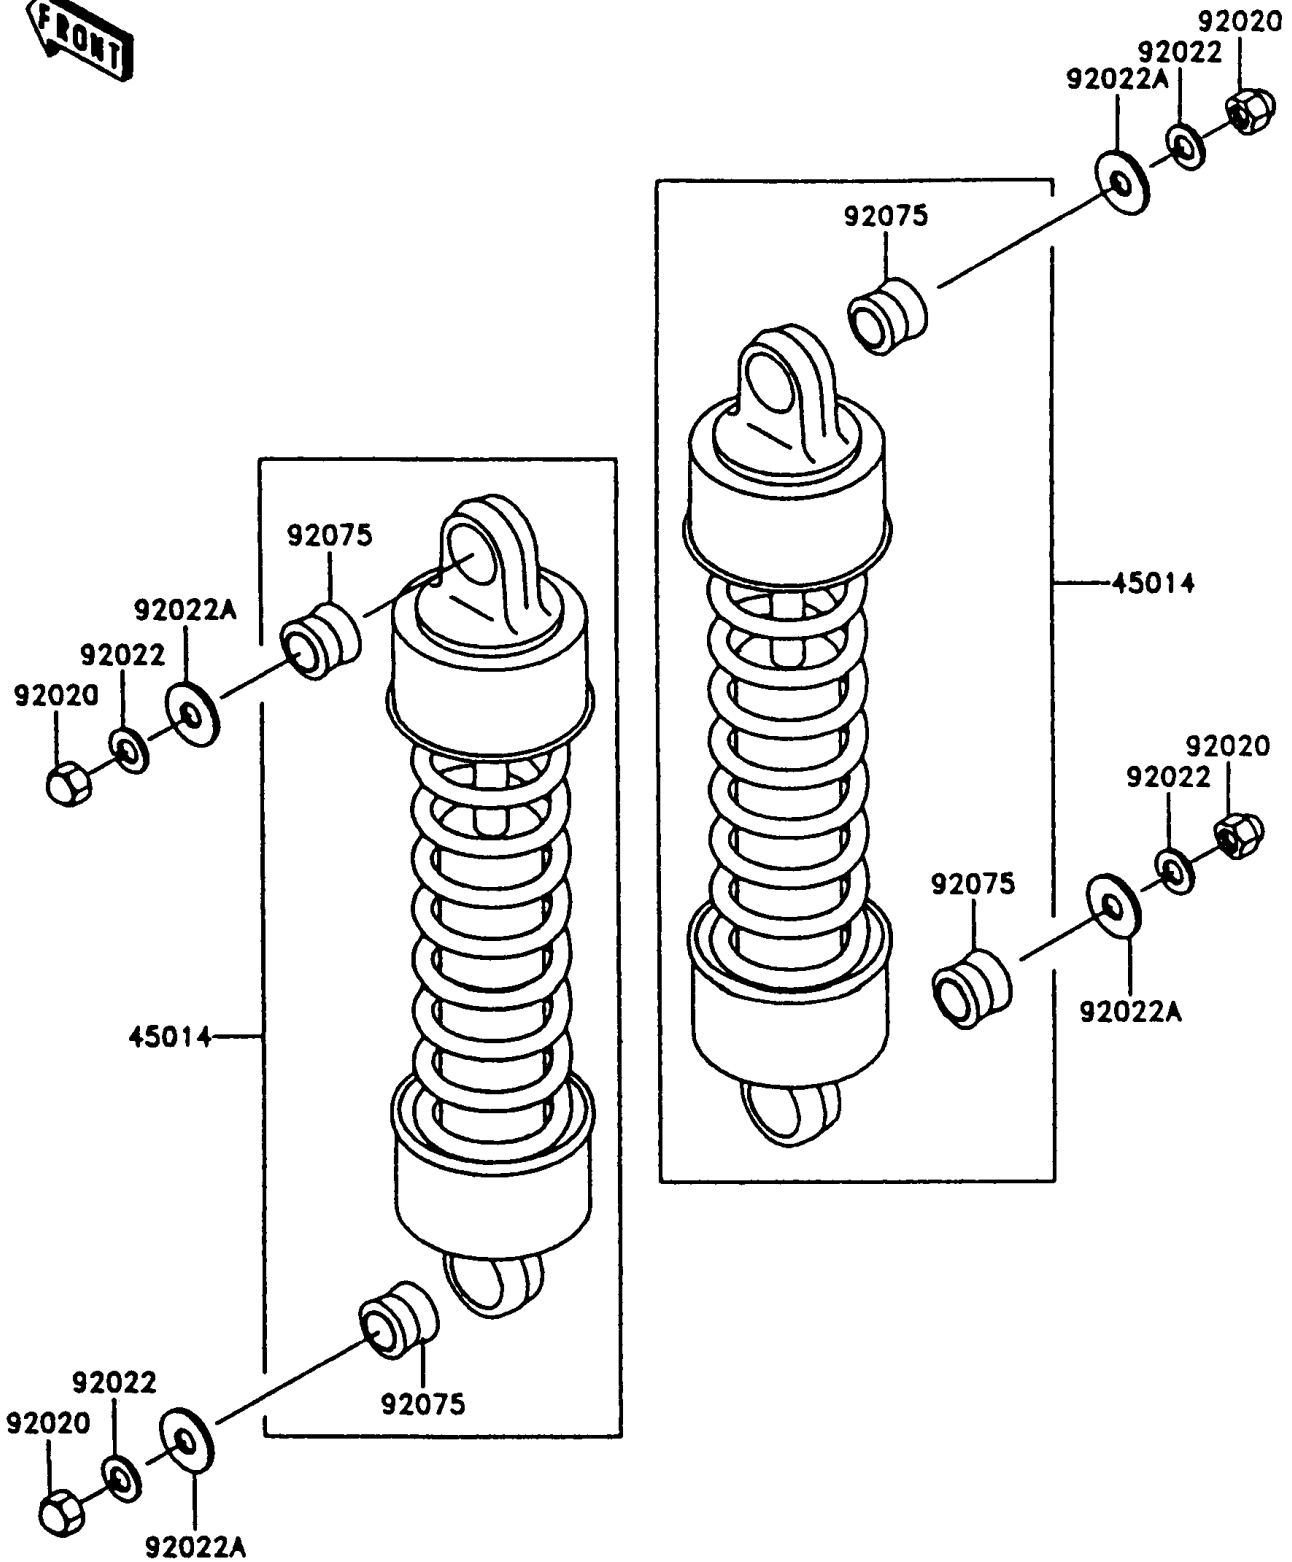

1998 Vulcan 1500 PARTS DIAGRAM

Suspension/Shock Absorber

F2151

1998 Vulcan 1500 PARTS LIST

Suspension/Shock Absorber

ITEM NAME	PART NUMBER	QUANTITY
SHOCKABSORBER (Ref # 45014)	45014-1371	2
NUT,CAP,10MM (Ref # 92020)	92020-003	4
WASHER,SPRING,10MM (Ref # 92022)	92022-1540	4
WASHER,10.5X26X2.3 (Ref # 92022A)	92022-246	4
DAMPER,SHOCKABSORBER (Ref # 92075)	92075-1387	4