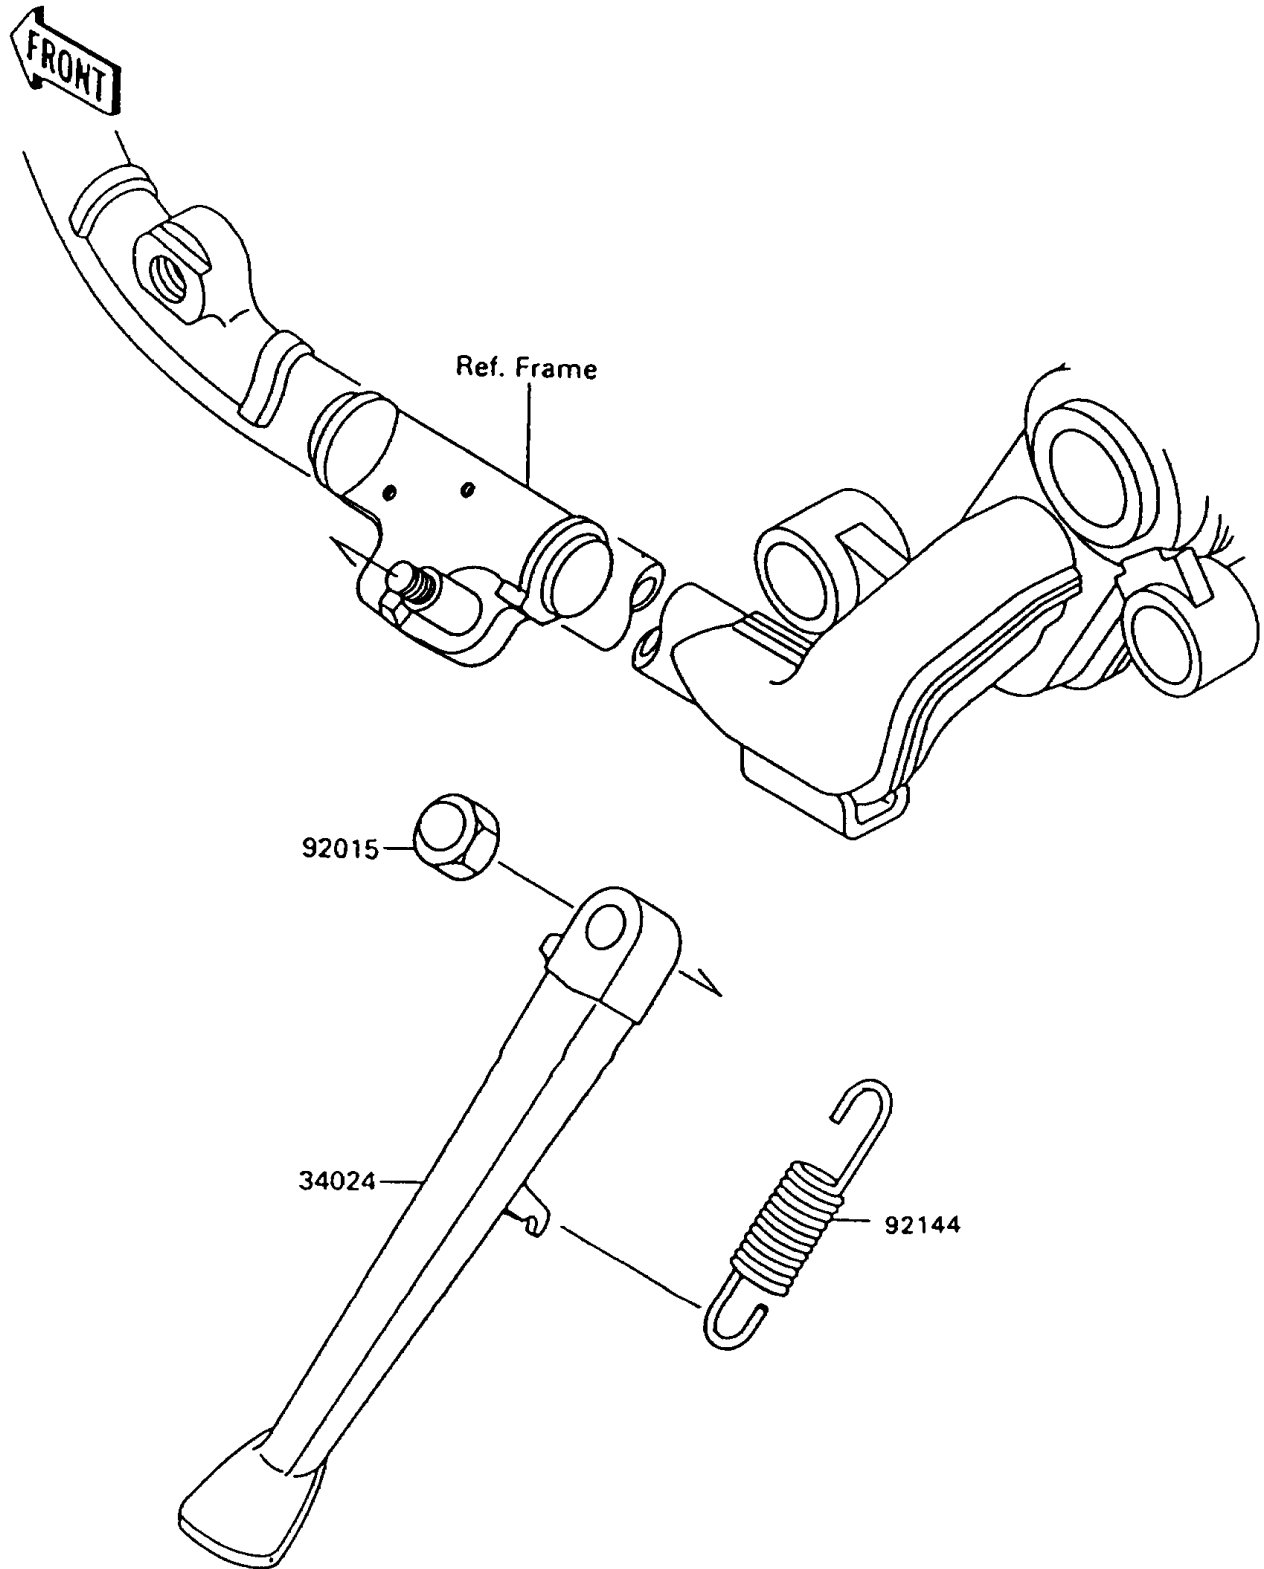

1996 Vulcan 1500 PARTS DIAGRAM

Stand(s)

F2190

1996 Vulcan 1500 PARTS LIST

Stand(s)

ITEM NAME	PART NUMBER	QUANTITY
STAND-SIDE (Ref # 34024)	34024-1250	1
NUT,CAP,10MM (Ref # 92015)	92015-1685	1
SPRING,SIDE STAND (Ref # 92144)	92144-1293	1