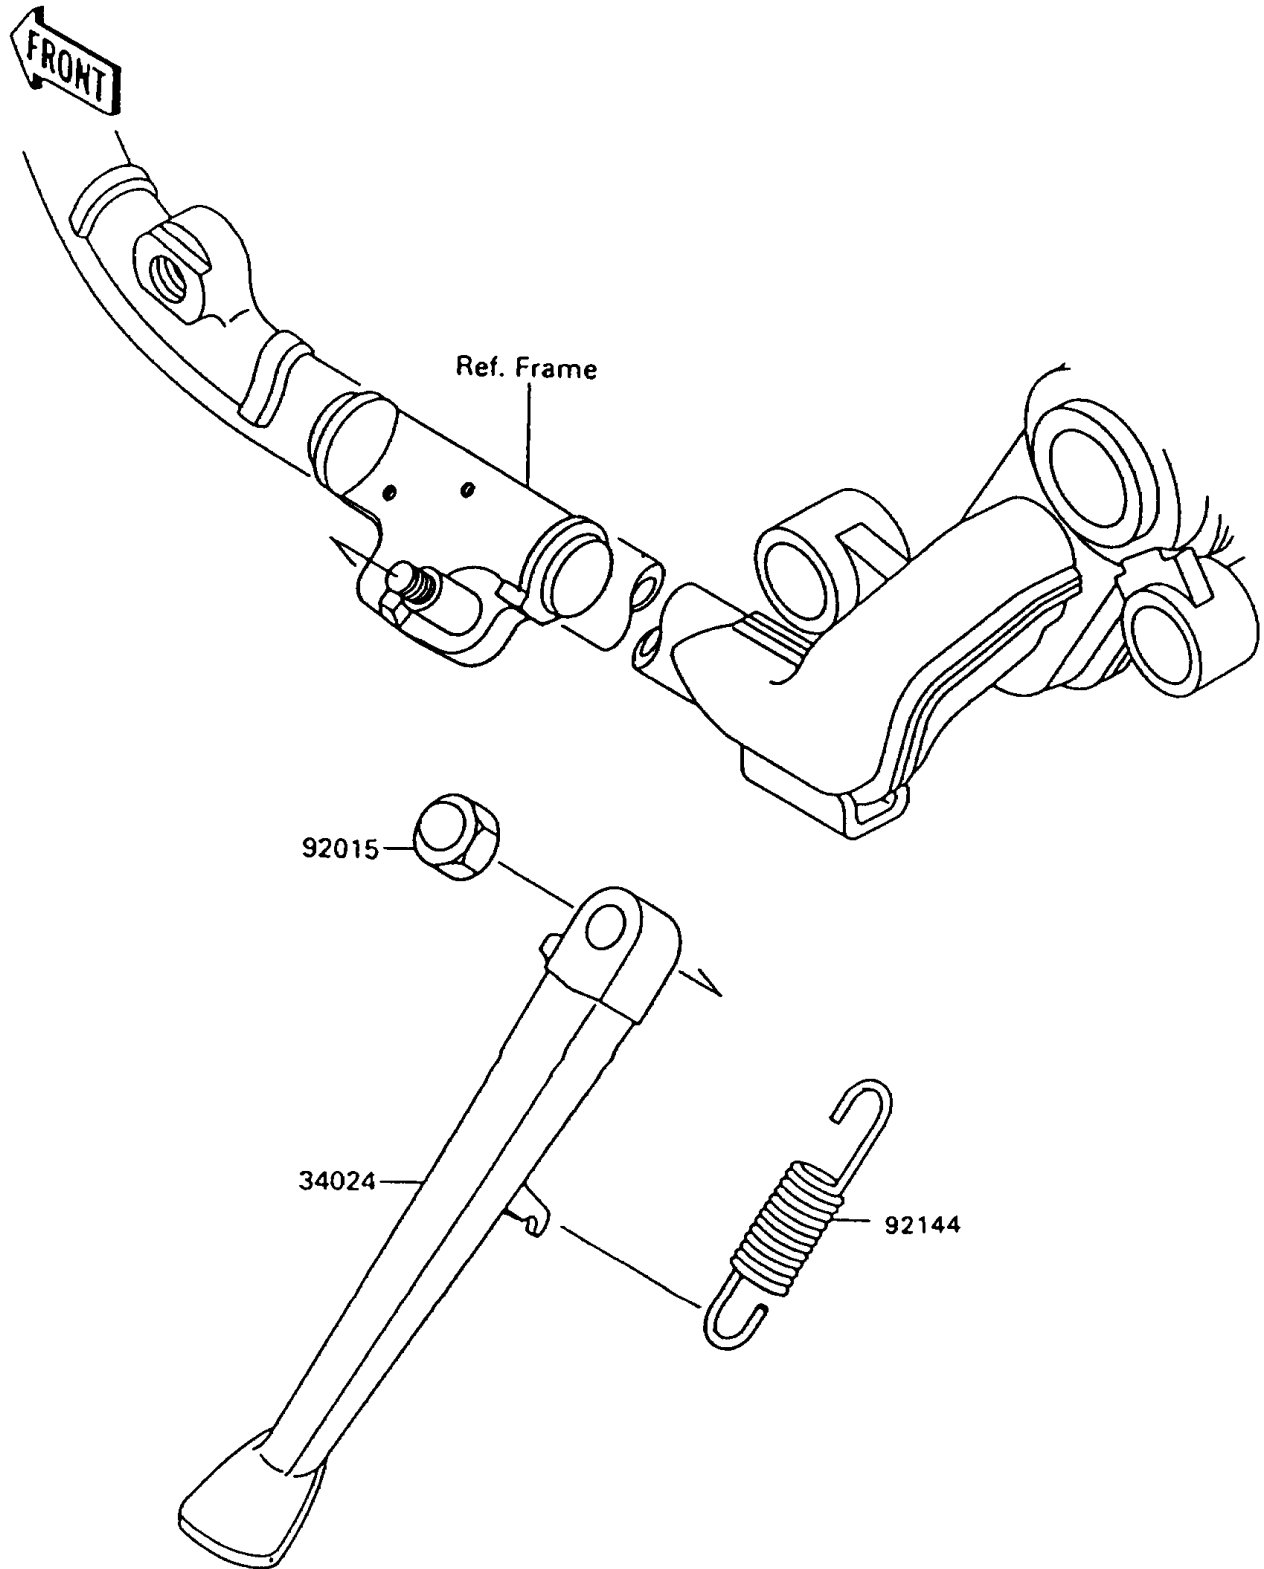

1997 Vulcan 1500 PARTS DIAGRAM

Stand(s)

F2190

1997 Vulcan 1500 PARTS LIST

Stand(s)

ITEM NAME	PART NUMBER	QUANTITY
STAND-SIDE (Ref # 34024)	34024-1250	1
NUT,CAP,10MM (Ref # 92015)	92015-1685	1
SPRING,SIDE STAND (Ref # 92144)	92144-1293	1