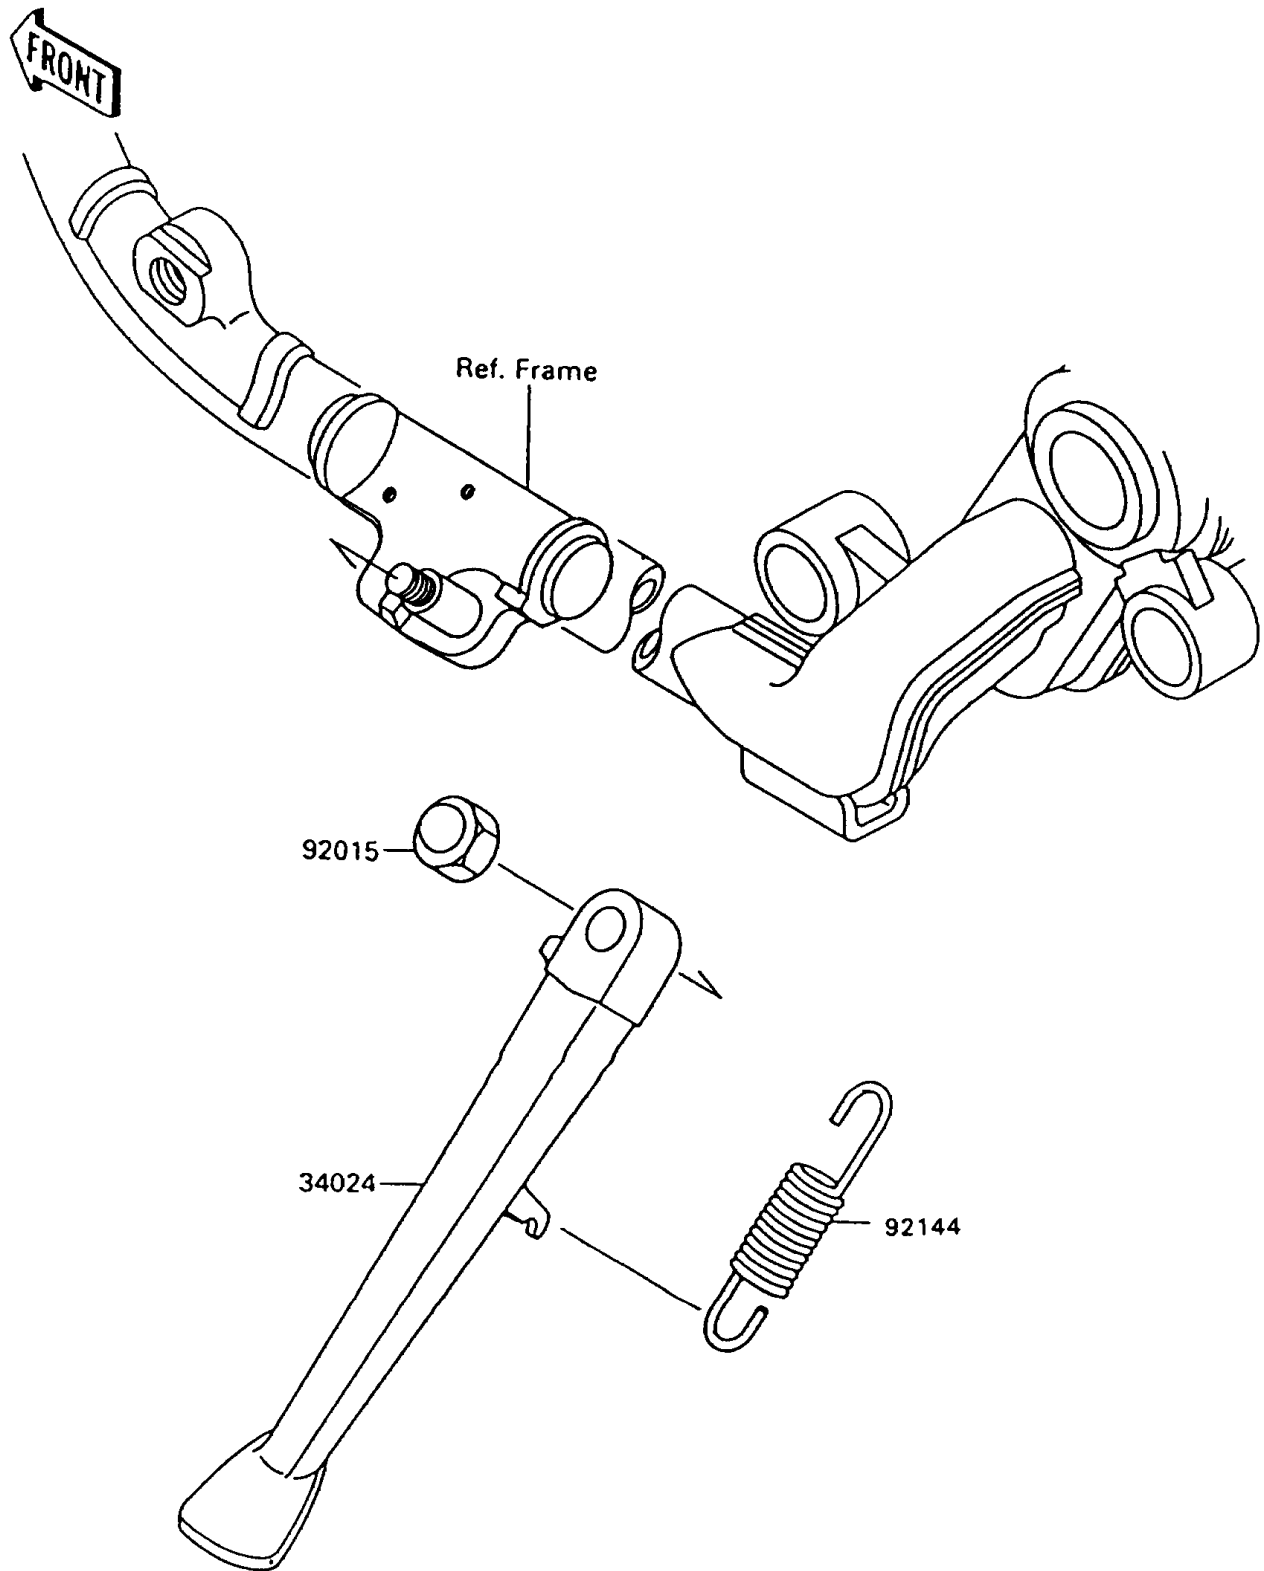

# 1998 Vulcan 1500 PARTS DIAGRAM

Stand(s)

F2190

# 1998 Vulcan 1500 PARTS LIST

Stand(s)

ITEM NAME	PART NUMBER	QUANTITY
STAND-SIDE (Ref # 34024)	34024-1250	1
NUT,CAP,10MM (Ref # 92015)	92015-1685	1
SPRING,SIDE STAND (Ref # 92144)	92144-1293	1