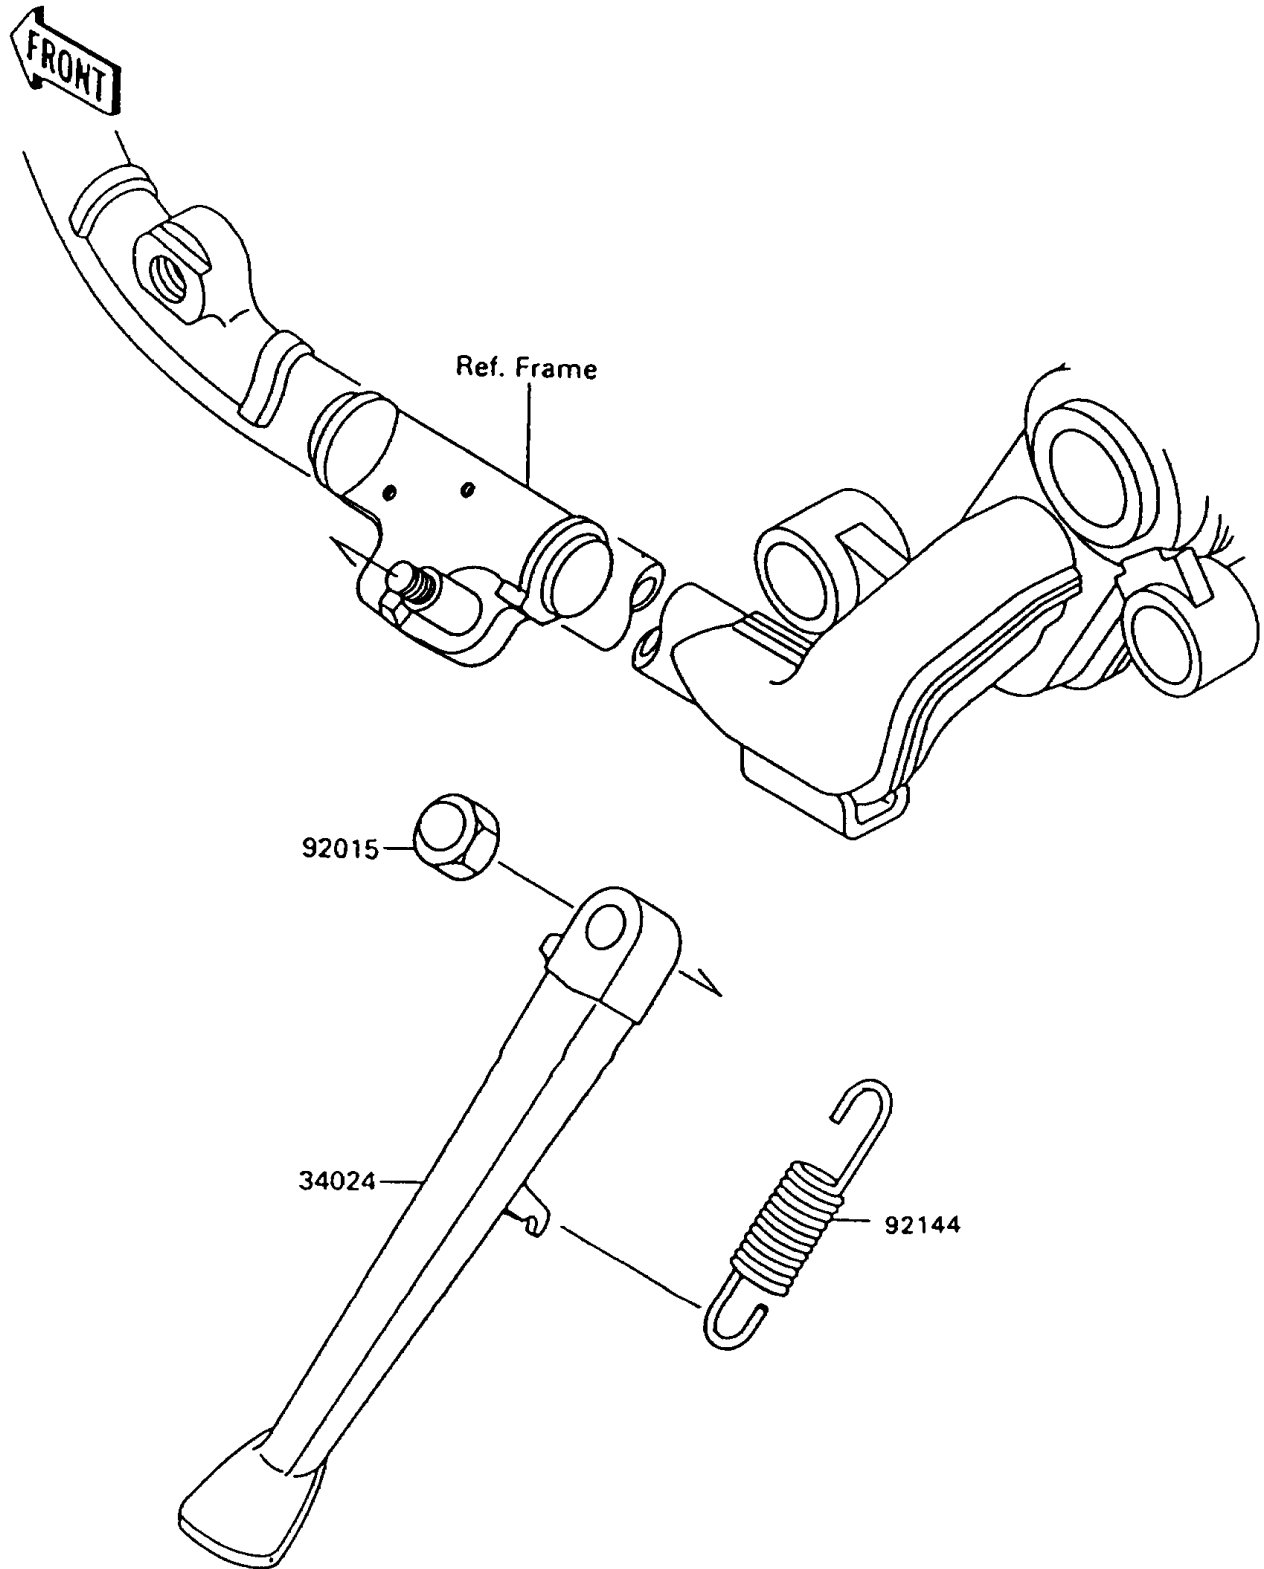

# 1999 Vulcan 1500 PARTS DIAGRAM

Stand(s)

F2190

# 1999 Vulcan 1500 PARTS LIST

Stand(s)

ITEM NAME	PART NUMBER	QUANTITY
STAND-SIDE (Ref # 34024)	34024-1250	1
NUT,CAP,10MM (Ref # 92015)	92015-1685	1
SPRING,SIDE STAND (Ref # 92144)	92144-1293	1