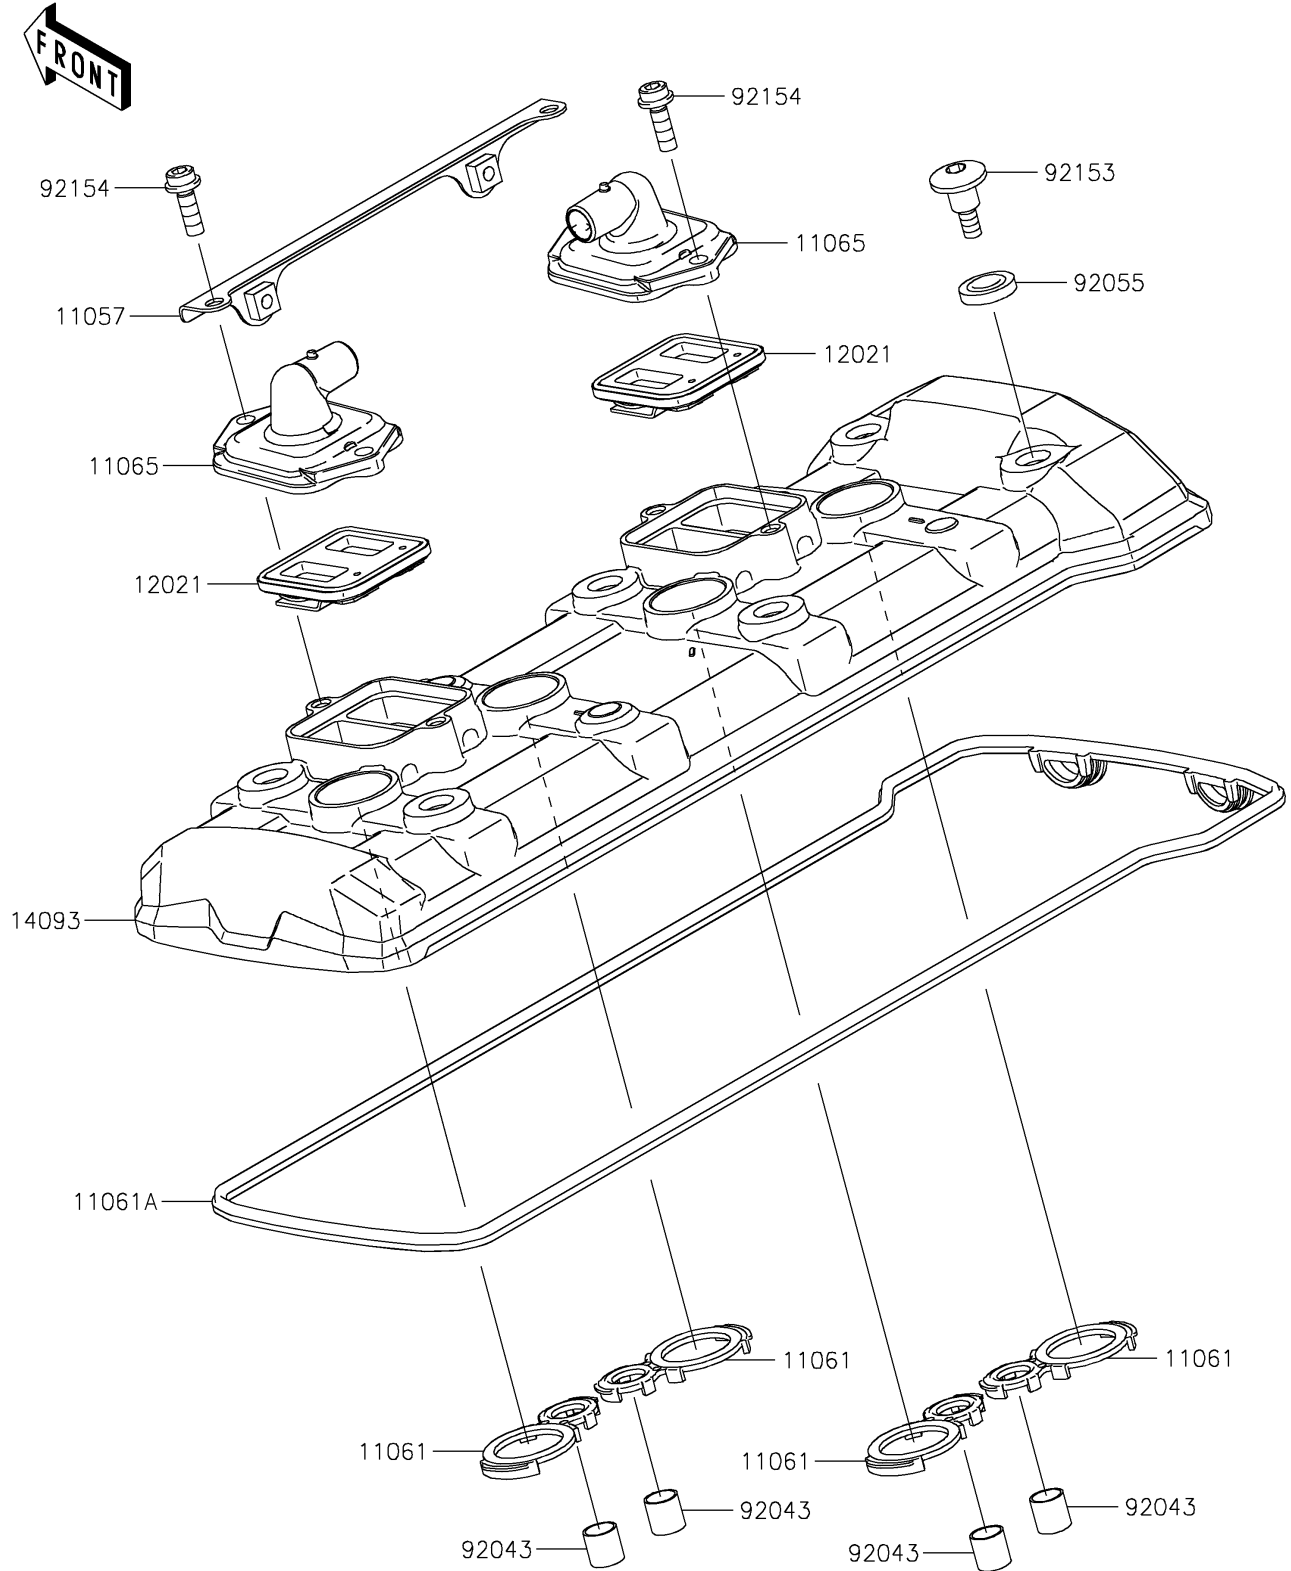

2022 Z900 SE PARTS DIAGRAM

Cylinder Head Cover

E1112

2022 Z900 SE PARTS LIST

Cylinder Head Cover

ITEM NAME	PART NUMBER	QUANTITY
BRACKET,HEAT COVER (Ref # 11057)	11057-0299	1
GASKET,SPARK PLUG (Ref # 11061)	11061-1213	4
GASKET,HEAD (Ref # 11061A)	11061-1214	1
CAP,HEAD COVER (Ref # 11065)	11065-0328	2
VALVE-ASSY-REED (Ref # 12021)	12021-0016	2
COVER,HEAD (Ref # 14093)	14093-0521	1
PIN,10.1X12X14 (Ref # 92043)	92043-4009	4
RING-O (Ref # 92055)	92055-0785	6
BOLT,SOCKET,6X22.5 (Ref # 92153)	92153-1779	6
BOLT,SOCKET,6X18 (Ref # 92154)	92154-0351	4