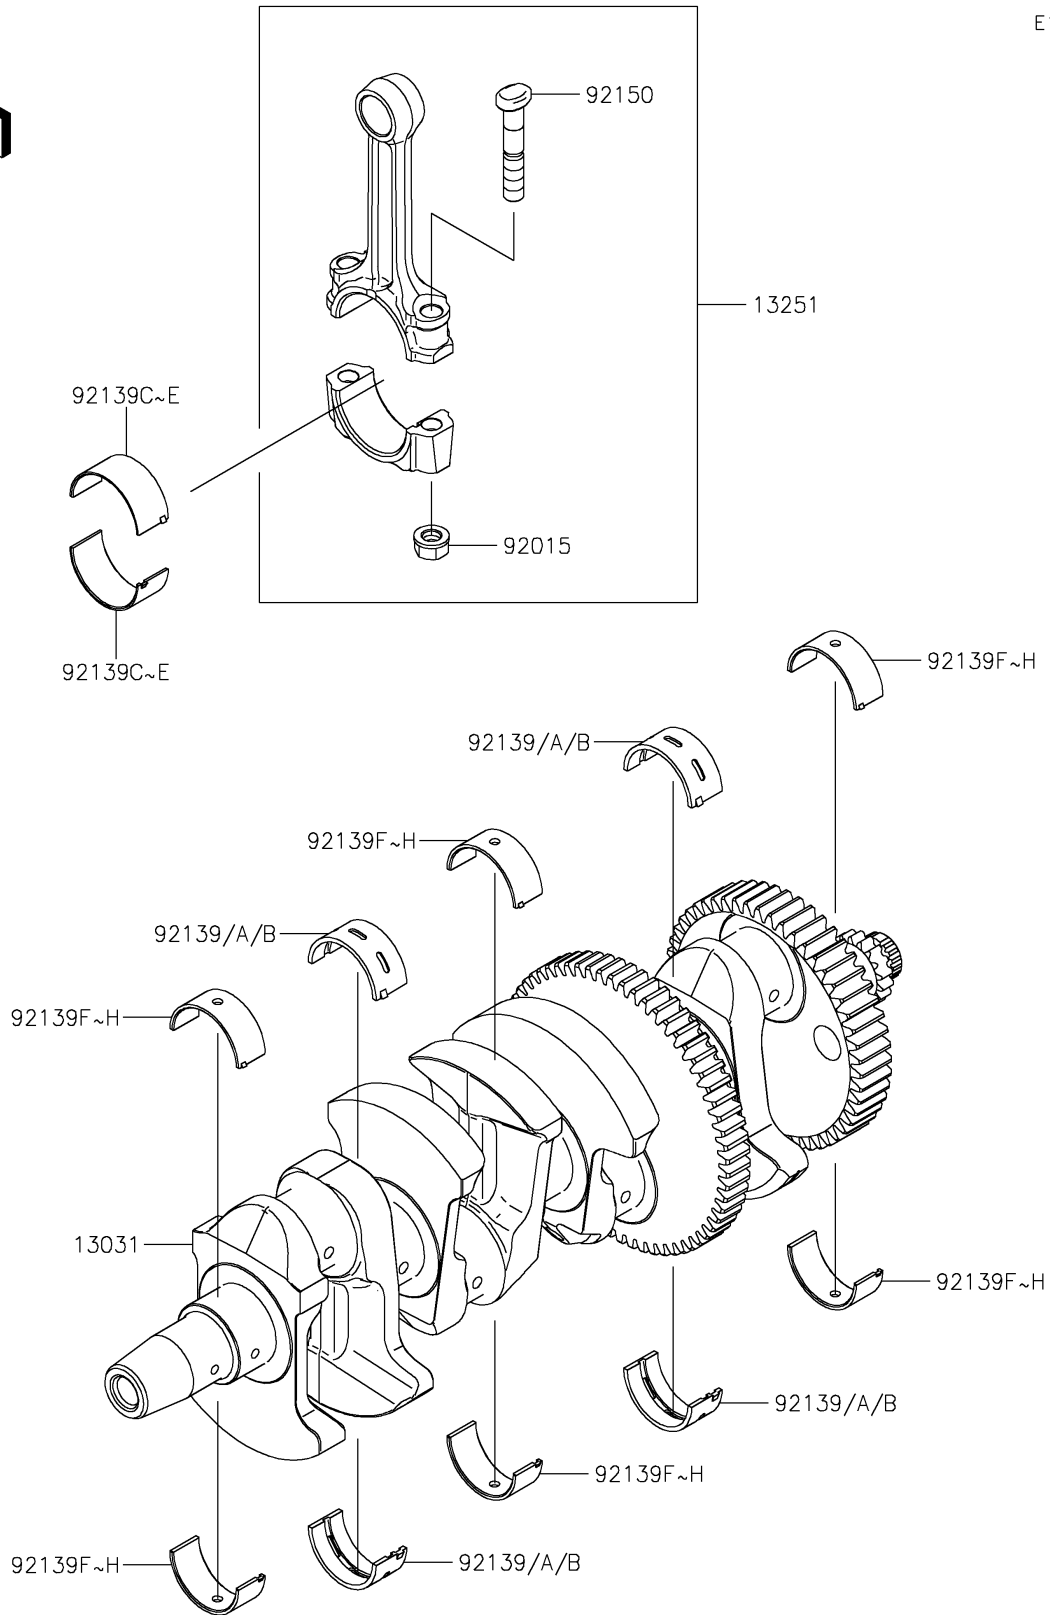

2022 Z900 SE PARTS DIAGRAM

Crankshaft

E1321

2022 Z900 SE PARTS LIST

Crankshaft

ITEM NAME	PART NUMBER	QUANTITY
CRANKSHAFT-COMP (Ref # 13031)	13031-0945	1
ROD-ASSY-CONNECTING,II (Ref # 13251)	13251-0739-II	4
NUT,FLANGED,8MM (Ref # 92015)	92015-1311	8
BUSHING,CRANK #2,BLUE (Ref # 92139)	92139-0032	AR
BUSHING,CRANK #2,BLACK (Ref # 92139A)	92139-0033	4
BUSHING,CRANK #2,BROWN (Ref # 92139B)	92139-0034	AR
BUSHING,CRANK PIN,BLUE (Ref # 92139C)	92139-0122	AR
BUSHING,CRANK PIN,BLACK (Ref # 92139D)	92139-0123	8
BUSHING,CRANK PIN,BROWN (Ref # 92139E)	92139-0124	AR
BUSHING,CRANK,#1,BLUE (Ref # 92139F)	92139-0217	AR
BUSHING,CRANK,#1,BLACK (Ref # 92139G)	92139-0218	6
BUSHING,CRANK,#1,BROWN (Ref # 92139H)	92139-0219	AR
BOLT,CONNECTING ROD,8MM (Ref # 92150)	92150-1216	8