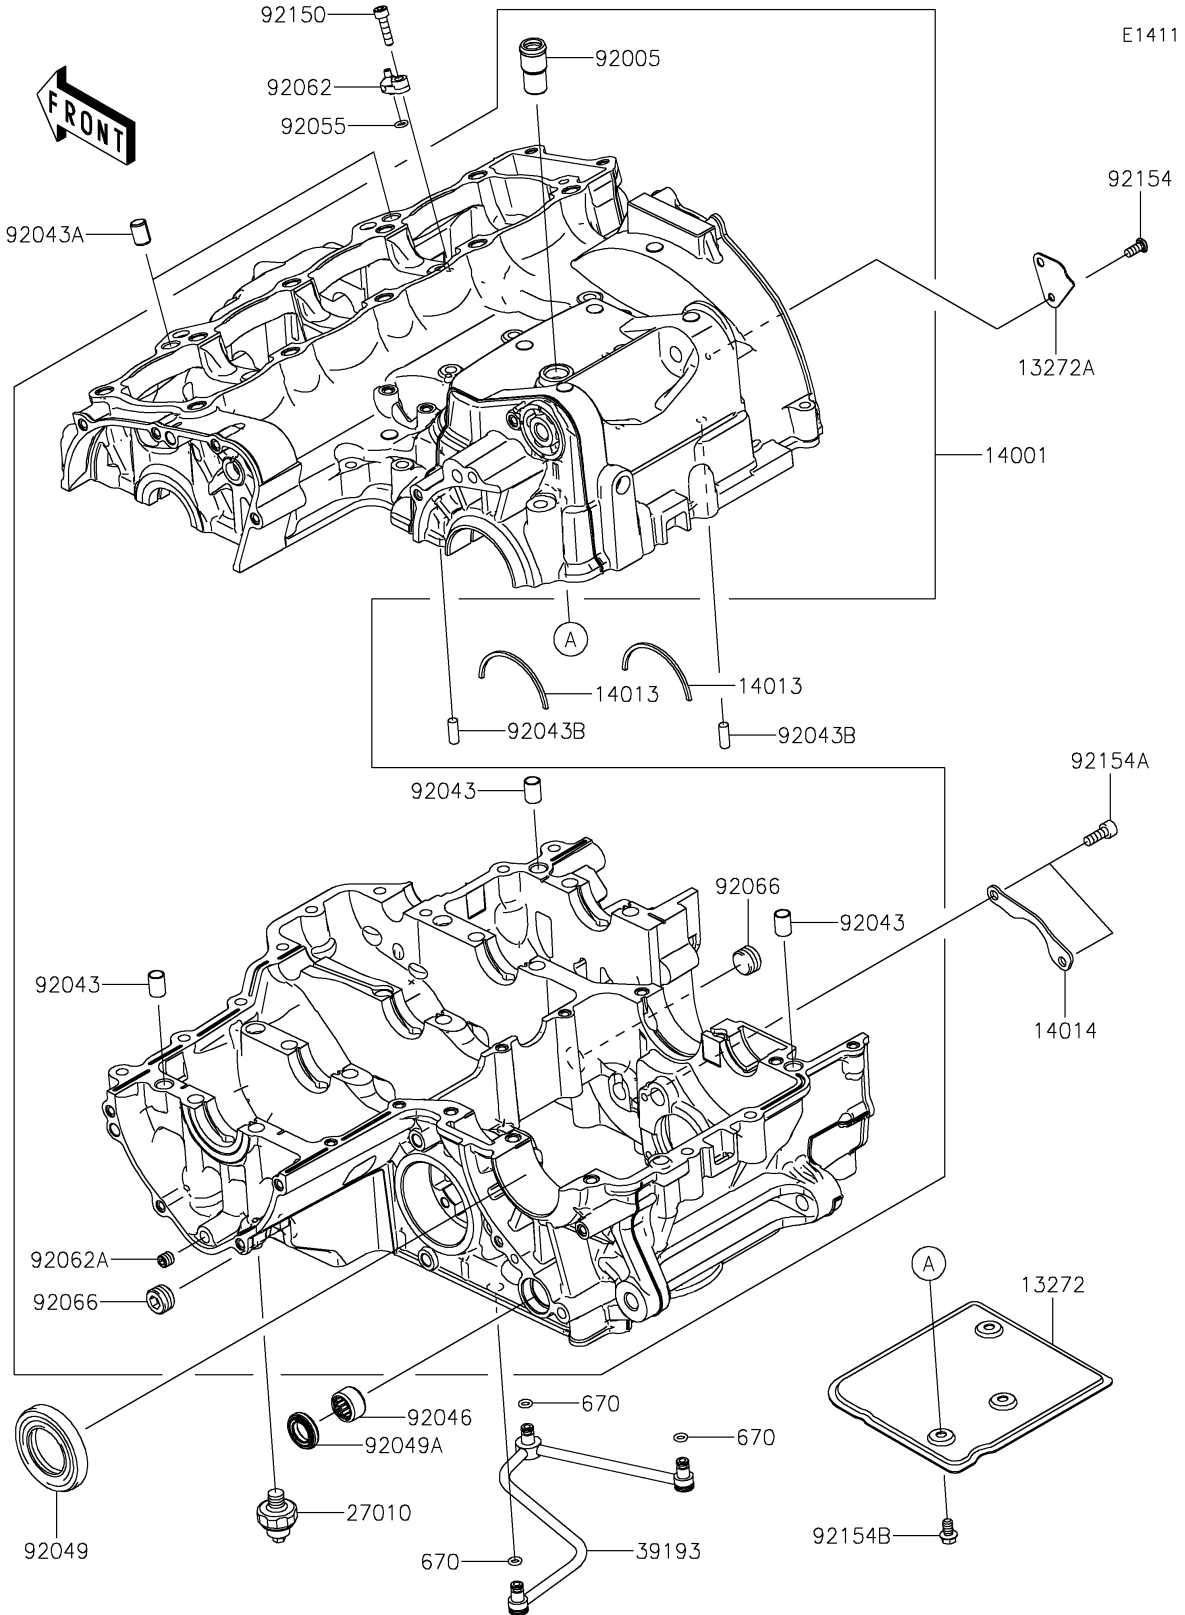

# 2022 Z900 SE PARTS DIAGRAM

## Crankcase

## 2022 Z900 SE PARTS LIST

### Crankcase

ITEM NAME	PART NUMBER	QUANTITY
PLATE,BREATHER,UPP (Ref # 13272)	13272-0698	1
PLATE,BREATHER,SIDE (Ref # 13272A)	13272-0699	1
SET-CRANKCASE (Ref # 14001)	14001-0725	1
RING-POSITION (Ref # 14013)	14013-1051	2
PLATE-POSITION (Ref # 14014)	14014-0036	1
SWITCH,OIL PRESSURE (Ref # 27010)	27010-1313	1
PIPE-OIL (Ref # 39193)	39193-0054	1
FITTING,BREATHER (Ref # 92005)	92005-1238	1
PIN,DOWEL,10X14 (Ref # 92043)	92043-1037	3
PIN,8.2X10X14 (Ref # 92043A)	92043-1264	2
PIN,6X16 (Ref # 92043B)	92043-1690	2
BEARING-NEEDLE,HK1412FM (Ref # 92046)	92046-0043	1
SEAL-OIL,TC32578 (Ref # 92049)	92049-1474	1
SEAL-OIL,TC14245 (Ref # 92049A)	92049-1520	1
RING-O,5.5X1.5 (Ref # 92055)	92055-1339	1
NOZZLE,OIL JET (Ref # 92062)	92062-0040	1
NOZZLE (Ref # 92062A)	92062-0046	1
PLUG (Ref # 92066)	92066-0836	2
BOLT,SOCKET,5X20 (Ref # 92150)	92150-1019	1
BOLT,TORX,5X12 (Ref # 92154)	92154-0299	1
BOLT,SOCKET,6X16 (Ref # 92154A)	92154-0484	2
BOLT,FLANGED,6X10 (Ref # 92154B)	92154-1887	3
O RING (Ref # 670)	670D1505	3