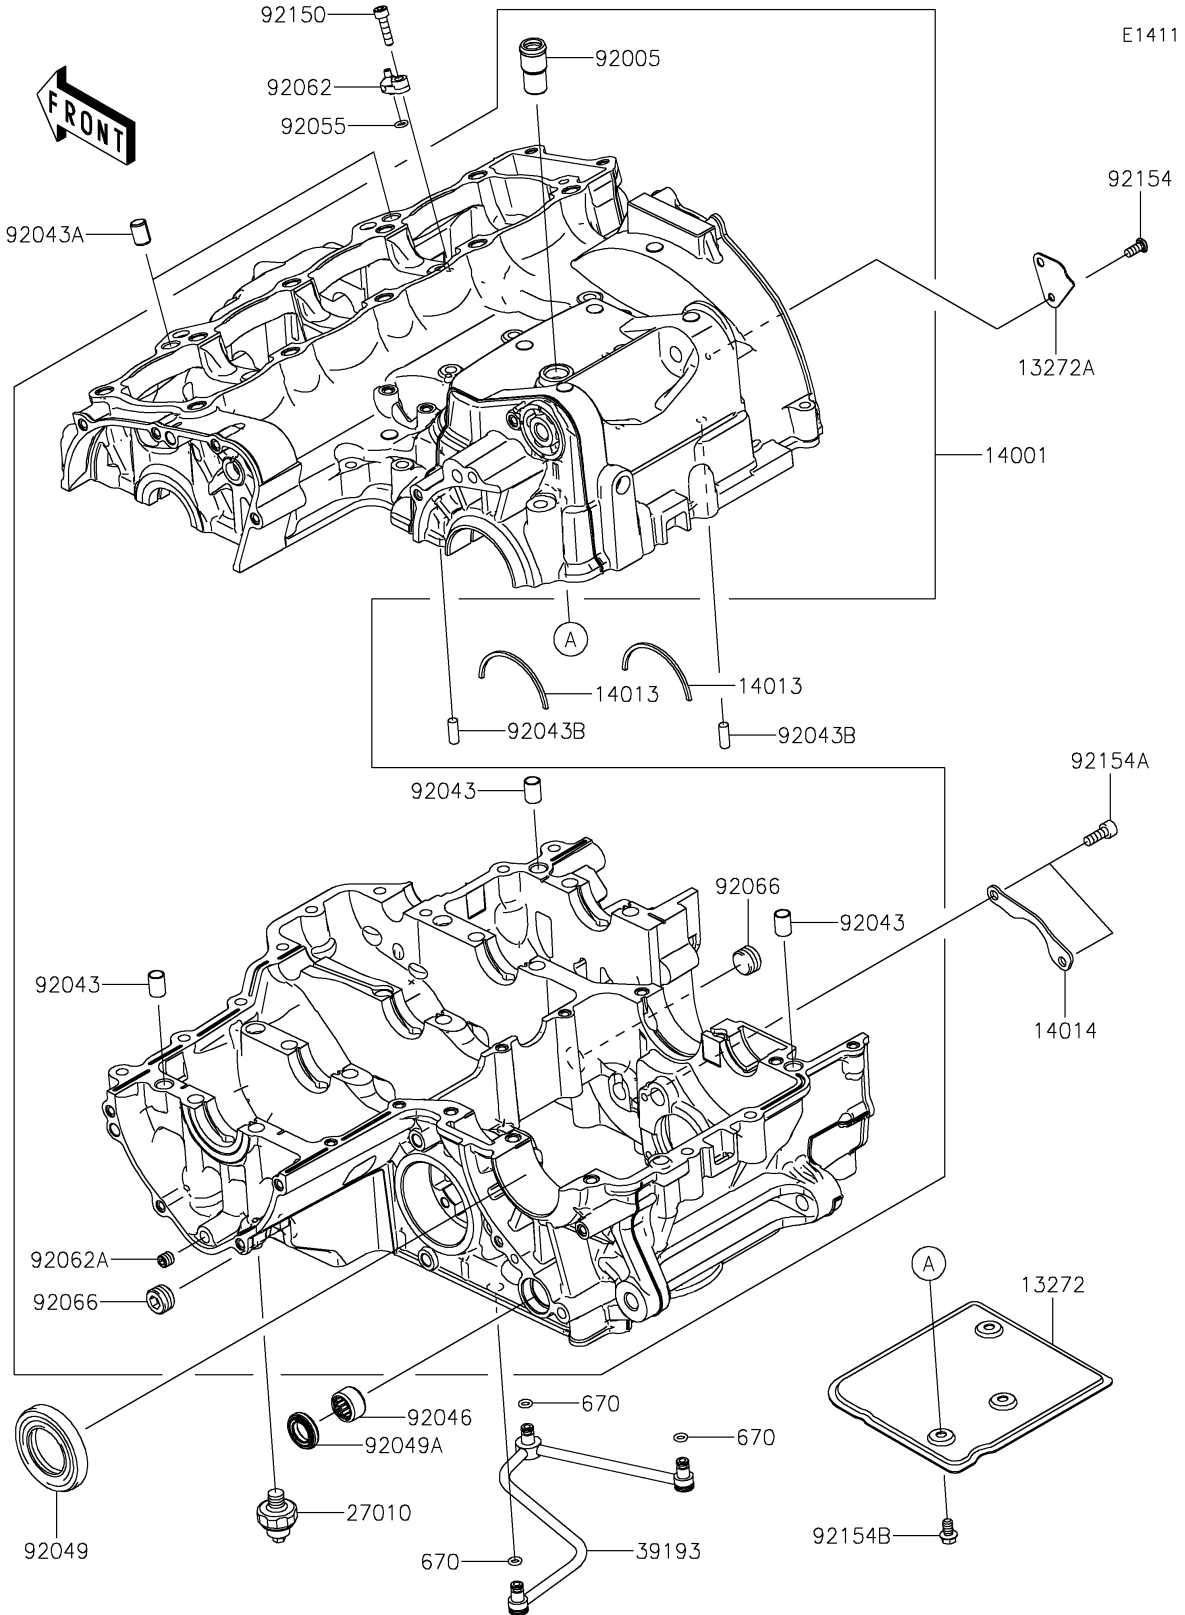

2022 Z900 SE PARTS DIAGRAM

Crankcase

2022 Z900 SE PARTS LIST

Crankcase

ITEM NAME	PART NUMBER	QUANTITY
PLATE,BREATHER,UPP (Ref # 13272)	13272-0698	1
PLATE,BREATHER,SIDE (Ref # 13272A)	13272-0699	1
SET-CRANKCASE (Ref # 14001)	14001-0725	1
RING-POSITION (Ref # 14013)	14013-1051	2
PLATE-POSITION (Ref # 14014)	14014-0036	1
SWITCH,OIL PRESSURE (Ref # 27010)	27010-1313	1
PIPE-OIL (Ref # 39193)	39193-0054	1
FITTING,BREATHER (Ref # 92005)	92005-1238	1
PIN,DOWEL,10X14 (Ref # 92043)	92043-1037	3
PIN,8.2X10X14 (Ref # 92043A)	92043-1264	2
PIN,6X16 (Ref # 92043B)	92043-1690	2
BEARING-NEEDLE,HK1412FM (Ref # 92046)	92046-0043	1
SEAL-OIL,TC32578 (Ref # 92049)	92049-1474	1
SEAL-OIL,TC14245 (Ref # 92049A)	92049-1520	1
RING-O,5.5X1.5 (Ref # 92055)	92055-1339	1
NOZZLE,OIL JET (Ref # 92062)	92062-0040	1
NOZZLE (Ref # 92062A)	92062-0046	1
PLUG (Ref # 92066)	92066-0836	2
BOLT,SOCKET,5X20 (Ref # 92150)	92150-1019	1
BOLT,TORX,5X12 (Ref # 92154)	92154-0299	1
BOLT,SOCKET,6X16 (Ref # 92154A)	92154-0484	2
BOLT,FLANGED,6X10 (Ref # 92154B)	92154-1887	3
O RING (Ref # 670)	670D1505	3