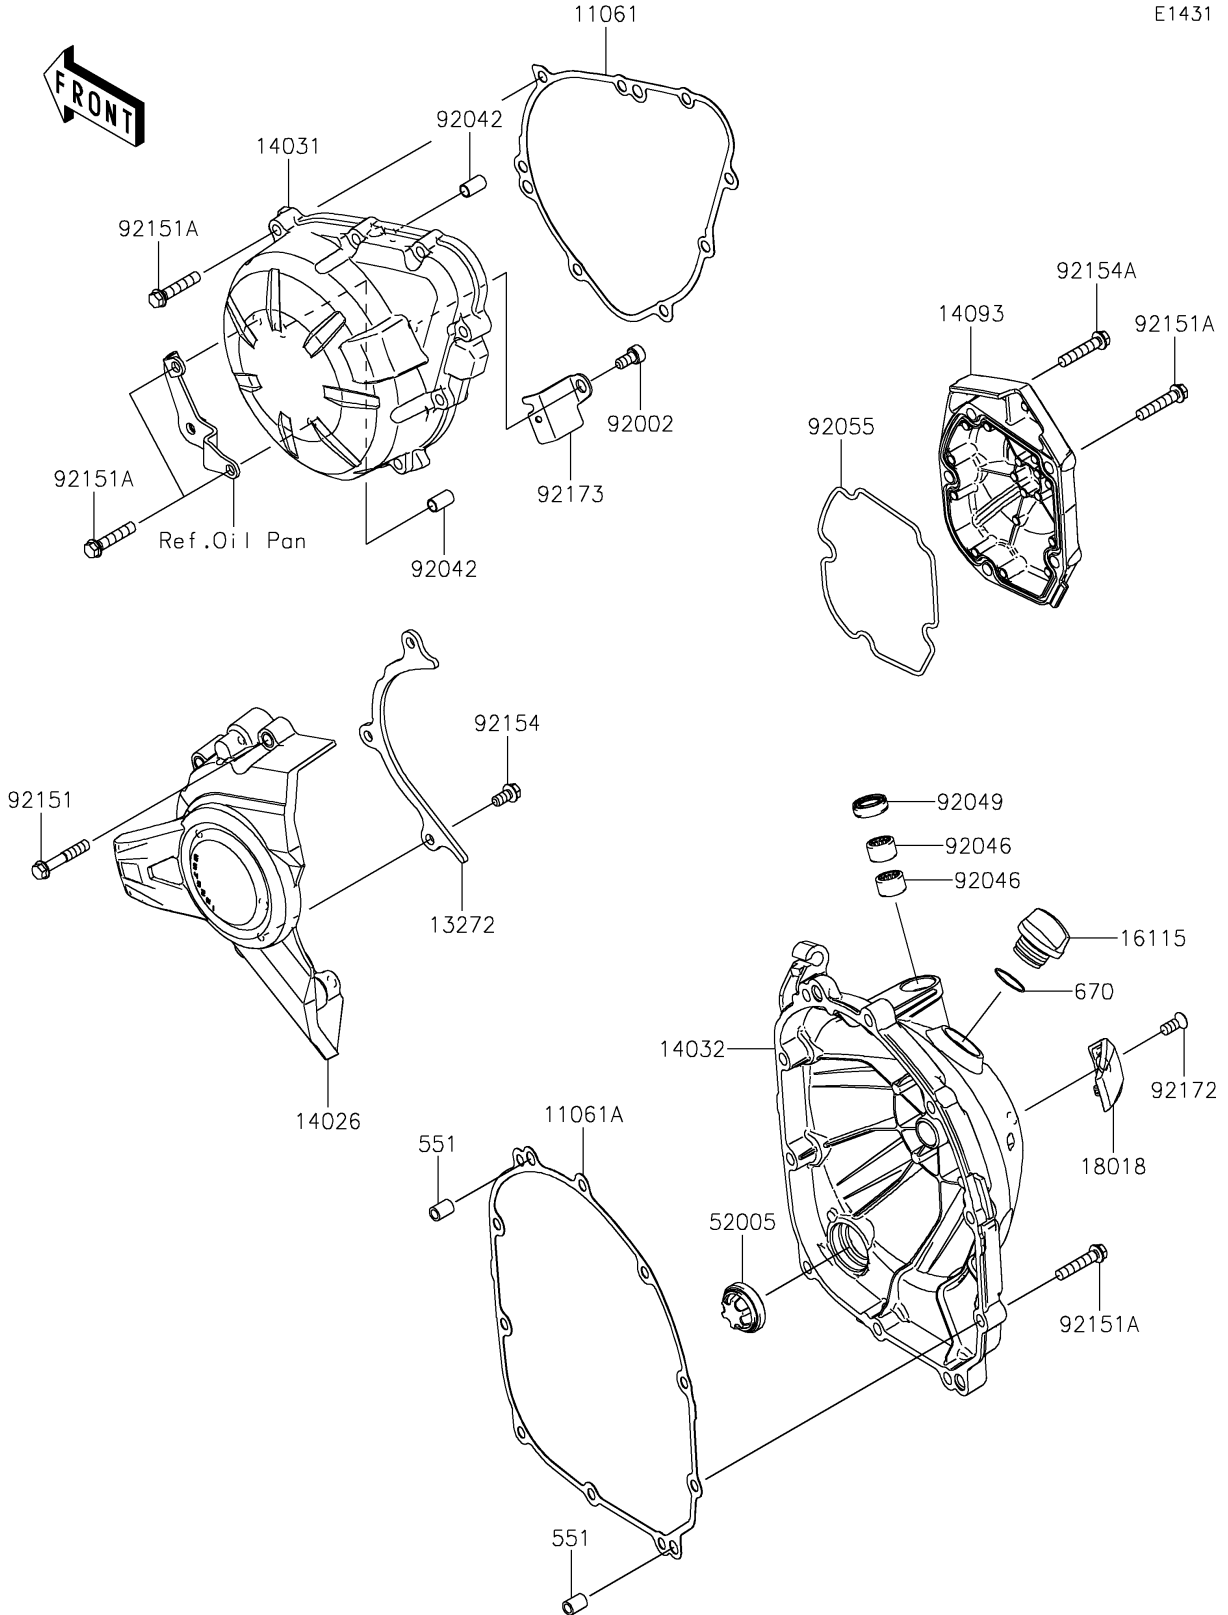

2022 Z900 SE PARTS DIAGRAM

Engine Cover(s)

E1431

2022 Z900 SE PARTS LIST

Engine Cover(s)

ITEM NAME	PART NUMBER	QUANTITY
GASKET,GENERATOR COVER (Ref # 11061)	11061-0403	1
GASKET,CLUTCH COVER (Ref # 11061A)	11061-0404	1
PLATE (Ref # 13272)	13272-2238	1
COVER-CHAIN (Ref # 14026)	14026-0132	1
COVER-GENERATOR (Ref # 14031)	14031-0640	1
COVER-CLUTCH (Ref # 14032)	14032-0663	1
COVER,PULSER (Ref # 14093)	14093-0988	1
CAP-OIL FILLER (Ref # 16115)	16115-1053	1
PLATE-HEAT GUARD (Ref # 18018)	18018-0603	1
GAUGE (Ref # 52005)	52005-1120	1
BOLT,SOCKET,6X12 (Ref # 92002)	92002-1796	1
PIN,DOWEL,6.3X8X14 (Ref # 92042)	92042-007	2
BEARING-NEEDLE,HK1210FM (Ref # 92046)	92046-0034	2
SEAL-OIL,CLUTCH RELEASE (Ref # 92049)	92049-1475	1
RING-O,PULSER COVER (Ref # 92055)	92055-0199	1
BOLT,6X35 (Ref # 92151)	92151-1135	4
BOLT,6X30 (Ref # 92151A)	92151-1873	22
BOLT,FLANGED-SMALL,6X12 (Ref # 92154)	92154-1888	3
BOLT,6X30 (Ref # 92154A)	92154-2652	1
SCREW,TORX,6X14 (Ref # 92172)	92172-0901	1
CLAMP (Ref # 92173)	92173-1321	1
PIN-DOWEL,8X14 (Ref # 551)	551A0814	2
O RING,20MM (Ref # 670)	670B2020	1