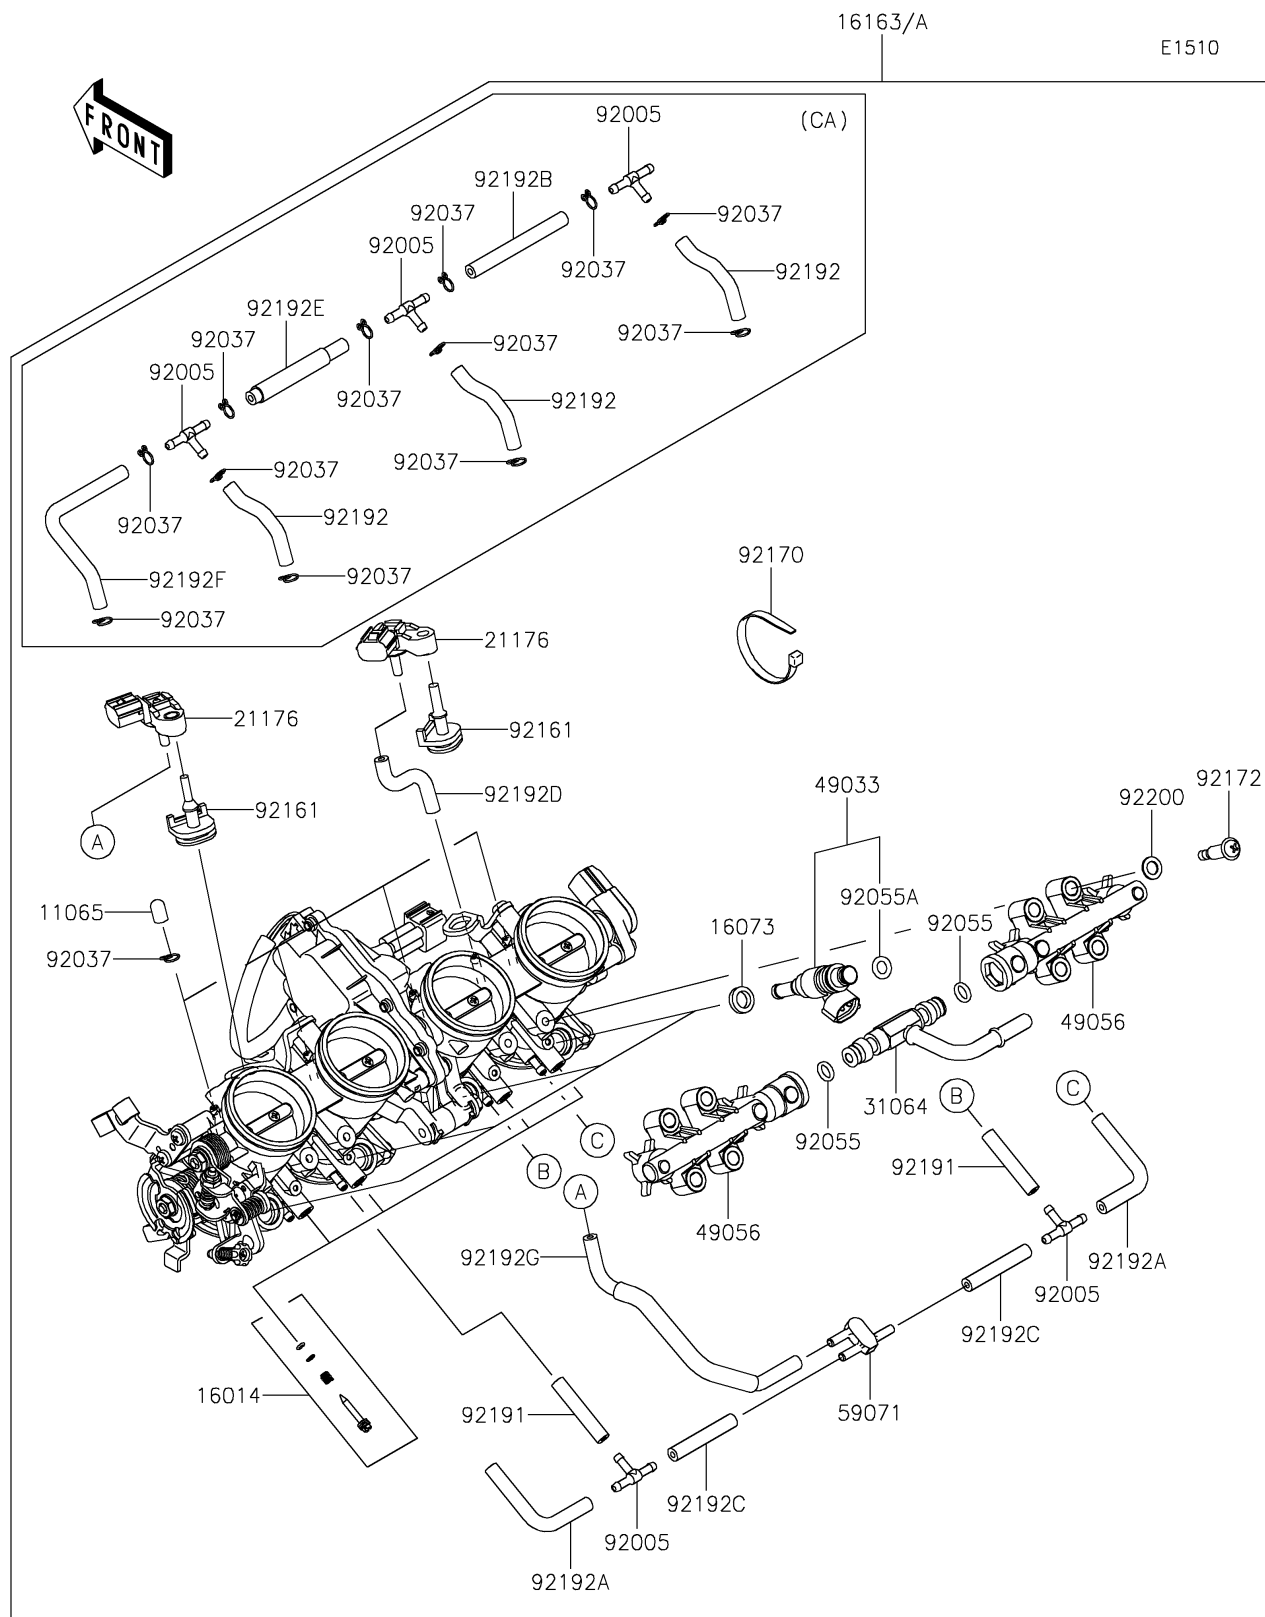

# 2022 Z900 SE PARTS DIAGRAM

## Throttle

## 2022 Z900 SE PARTS LIST

### Throttle

ITEM NAME	PART NUMBER	QUANTITY
SCREW-PILOT AIR (Ref # 16014)	16014-0017	4
INSULATOR,INJECTER (Ref # 16073)	16073-1123	4
SENSOR,PRESSURE (Ref # 21176)	21176-0906	2
PIPE-COMP (Ref # 31064)	31064-0692	1
NOZZLE-INJECTION (Ref # 49033)	49033-0034	4
PIPE-INJECTION (Ref # 49056)	49056-0049	2
JOINT (Ref # 59071)	59071-0022	1
RING-O (Ref # 92055)	92055-0761	2
RING-O,REGULATOR-FUEL (Ref # 92055A)	92055-2187	4
DAMPER (Ref # 92161)	92161-0673	2
CLAMP (Ref # 92170)	92170-3749	1
SCREW,PIPE INJECTION (Ref # 92172)	92172-0828	4
TUBE,3.2X7.4X40 (Ref # 92191)	92191-1551	2
TUBE,3.2X7.4X75 (Ref # 92192A)	92192-1446	2
TUBE,3.2X7.4X45 (Ref # 92192C)	92192-1617	2
TUBE,3.2X7.4X55 (Ref # 92192D)	92192-1802	1
TUBE,3.2X7.4X175 (Ref # 92192G)	92192-1805	1
WASHER (Ref # 92200)	92200-3807	4