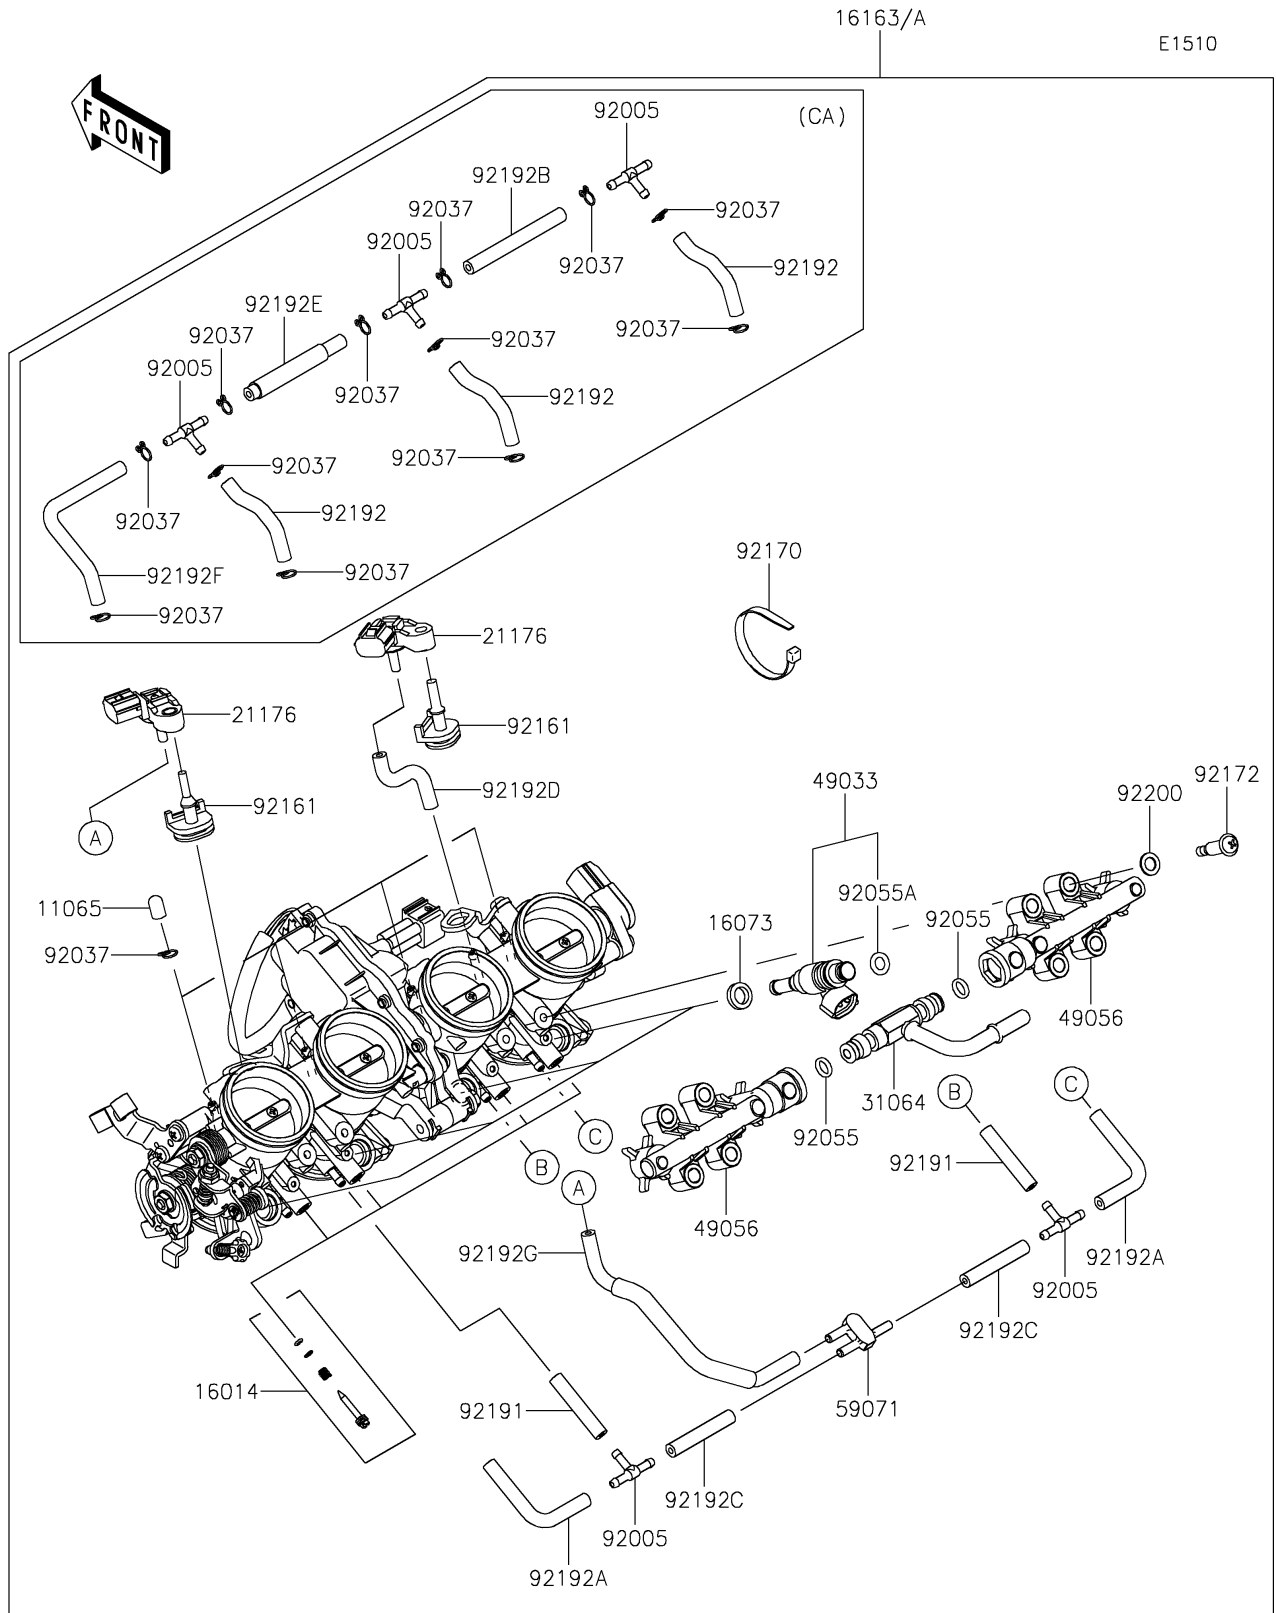

2022 Z900 SE PARTS DIAGRAM

Throttle

2022 Z900 SE PARTS LIST

Throttle

ITEM NAME	PART NUMBER	QUANTITY
SCREW-PILOT AIR (Ref # 16014)	16014-0017	4
INSULATOR,INJECTER (Ref # 16073)	16073-1123	4
SENSOR,PRESSURE (Ref # 21176)	21176-0906	2
PIPE-COMP (Ref # 31064)	31064-0692	1
NOZZLE-INJECTION (Ref # 49033)	49033-0034	4
PIPE-INJECTION (Ref # 49056)	49056-0049	2
JOINT (Ref # 59071)	59071-0022	1
RING-O (Ref # 92055)	92055-0761	2
RING-O,REGULATOR-FUEL (Ref # 92055A)	92055-2187	4
DAMPER (Ref # 92161)	92161-0673	2
CLAMP (Ref # 92170)	92170-3749	1
SCREW,PIPE INJECTION (Ref # 92172)	92172-0828	4
TUBE,3.2X7.4X40 (Ref # 92191)	92191-1551	2
TUBE,3.2X7.4X75 (Ref # 92192A)	92192-1446	2
TUBE,3.2X7.4X45 (Ref # 92192C)	92192-1617	2
TUBE,3.2X7.4X55 (Ref # 92192D)	92192-1802	1
TUBE,3.2X7.4X175 (Ref # 92192G)	92192-1805	1
WASHER (Ref # 92200)	92200-3807	4