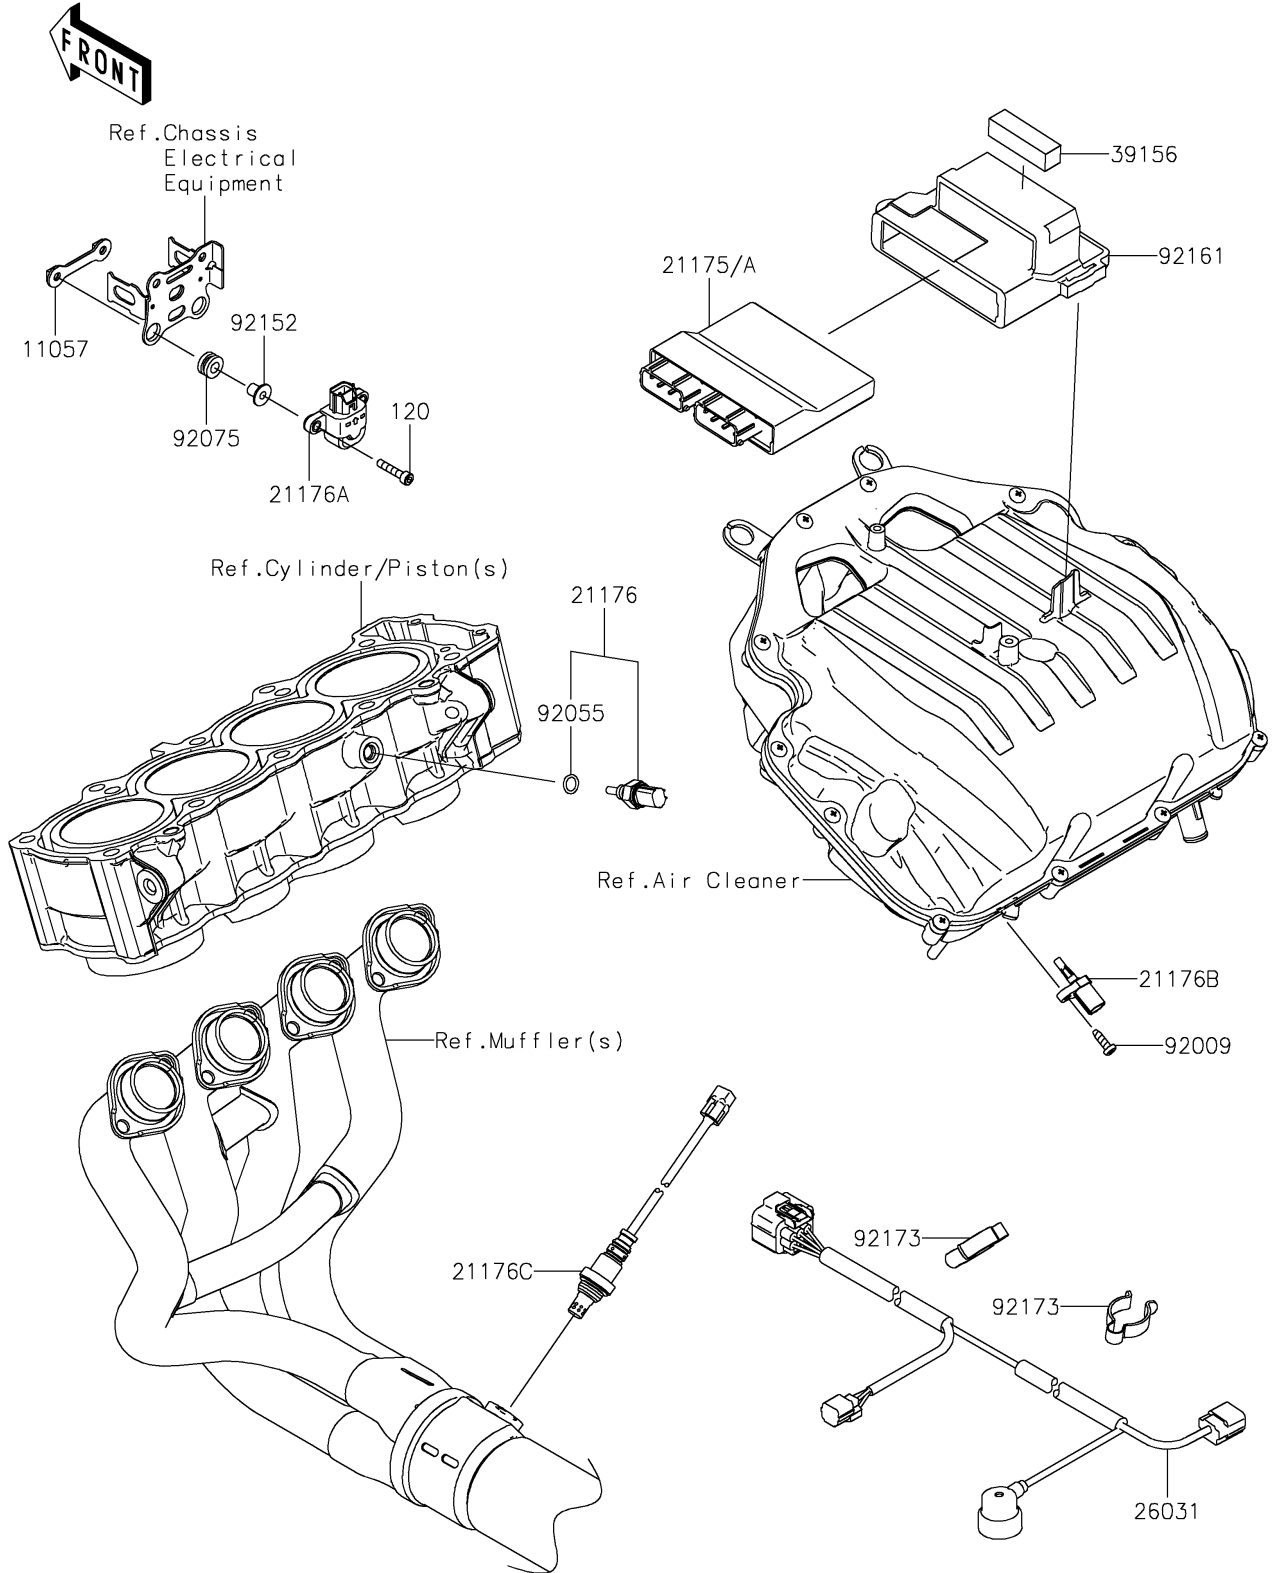

# 2022 Z900 SE PARTS DIAGRAM

## Fuel Injection

E1530

## 2022 Z900 SE PARTS LIST

### Fuel Injection

ITEM NAME	PART NUMBER	QUANTITY
BRACKET,VEHICLE DOWN (Ref # 11057)	11057-0287	1
SENSOR,WATER TEMP (Ref # 21176)	21176-0009	1
SENSOR,VEHICLE-DOWN (Ref # 21176A)	21176-0026	1
SENSOR,AIR TEMPERATURE (Ref # 21176B)	21176-0048	1
SENSOR,OXYGEN (Ref # 21176C)	21176-0835	1
HARNESS,SUB (Ref # 26031)	26031-3777	1
PAD,15X55X15 (Ref # 39156)	39156-2129	1
SCREW,TAPPING,5X16 (Ref # 92009)	92009-1984	1
RING-O,9.5X1.9 (Ref # 92055)	92055-0016	1
DAMPER (Ref # 92075)	92075-1912	2
COLLAR,5.6X8X11.2 (Ref # 92152)	92152-1562	2
DAMPER,ECU (Ref # 92161)	92161-2235	1
CLAMP (Ref # 92173)	92173-2419	2
BOLT-SOCKET,5X25 (Ref # 120)	120CA0525	2