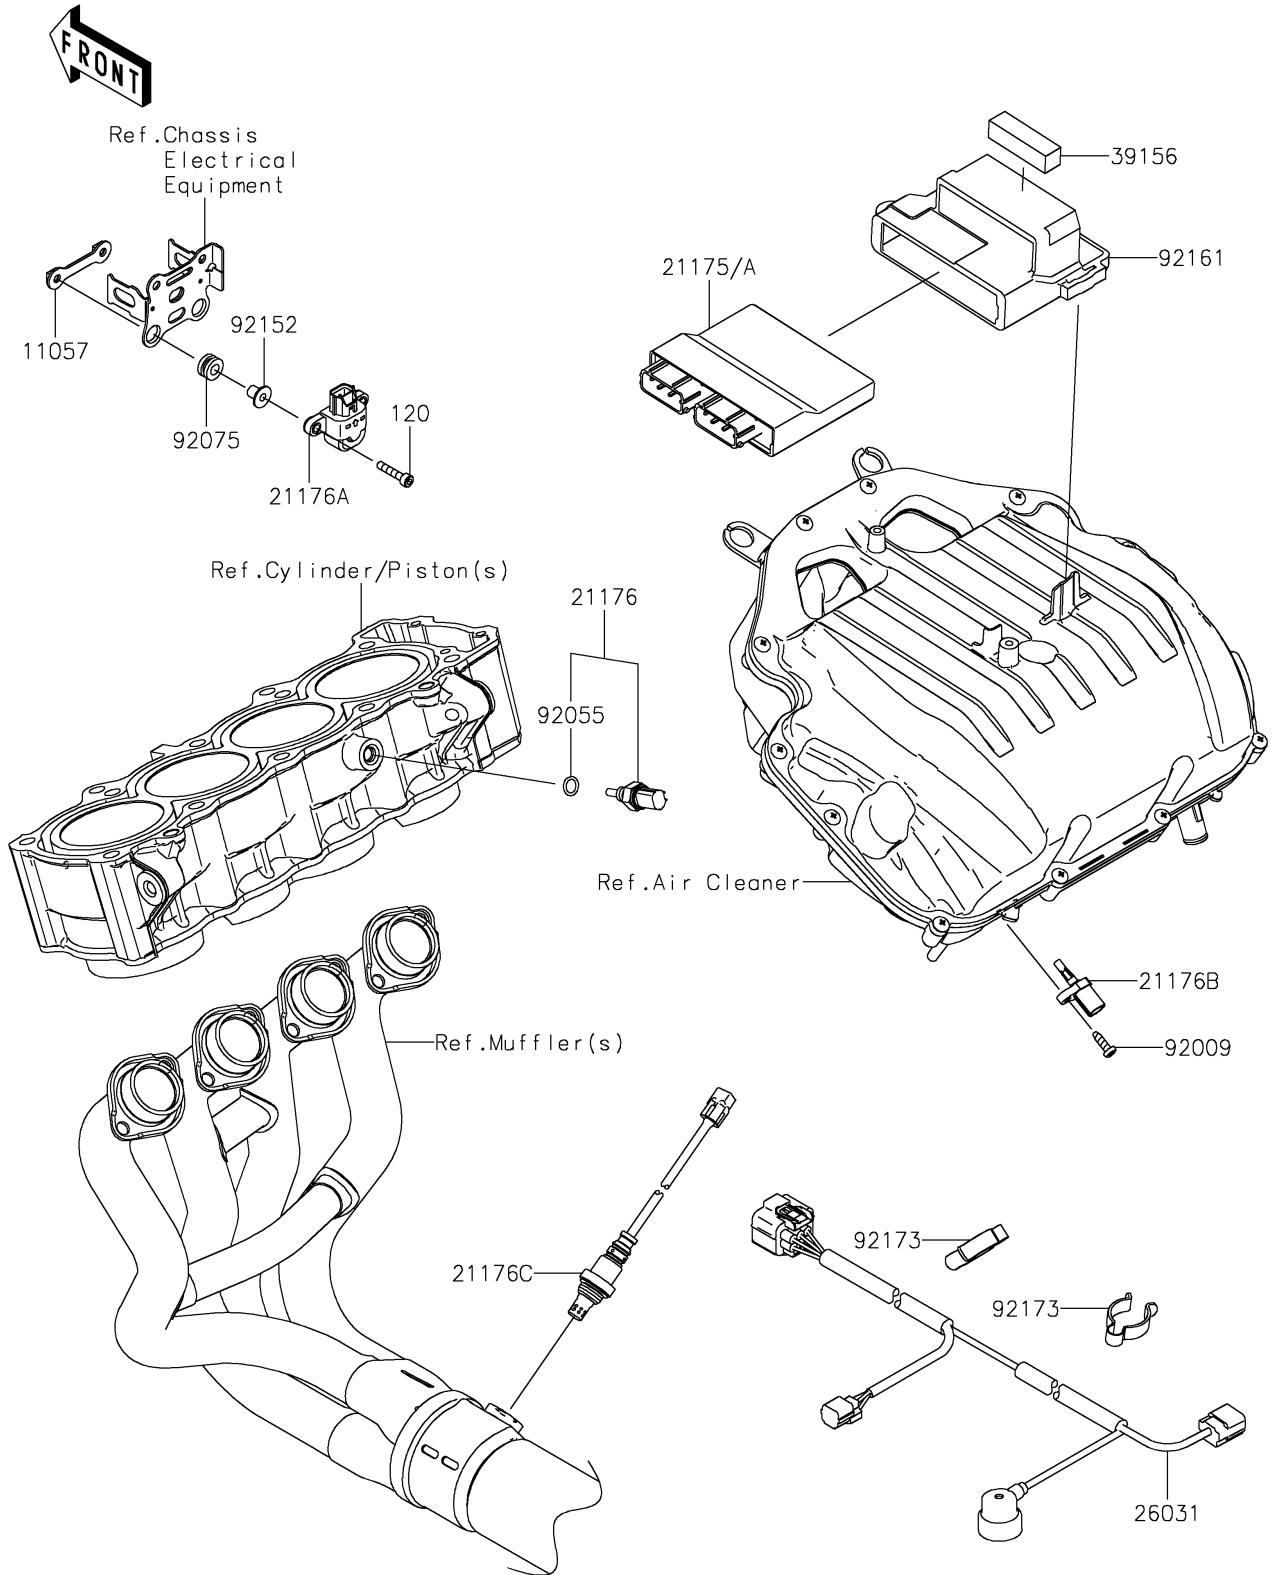

2022 Z900 SE PARTS DIAGRAM

Fuel Injection

E1530

2022 Z900 SE PARTS LIST

Fuel Injection

ITEM NAME	PART NUMBER	QUANTITY
BRACKET,VEHICLE DOWN (Ref # 11057)	11057-0287	1
SENSOR,WATER TEMP (Ref # 21176)	21176-0009	1
SENSOR,VEHICLE-DOWN (Ref # 21176A)	21176-0026	1
SENSOR,AIR TEMPERATURE (Ref # 21176B)	21176-0048	1
SENSOR,OXYGEN (Ref # 21176C)	21176-0835	1
HARNESS,SUB (Ref # 26031)	26031-3777	1
PAD,15X55X15 (Ref # 39156)	39156-2129	1
SCREW,TAPPING,5X16 (Ref # 92009)	92009-1984	1
RING-O,9.5X1.9 (Ref # 92055)	92055-0016	1
DAMPER (Ref # 92075)	92075-1912	2
COLLAR,5.6X8X11.2 (Ref # 92152)	92152-1562	2
DAMPER,ECU (Ref # 92161)	92161-2235	1
CLAMP (Ref # 92173)	92173-2419	2
BOLT-SOCKET,5X25 (Ref # 120)	120CA0525	2