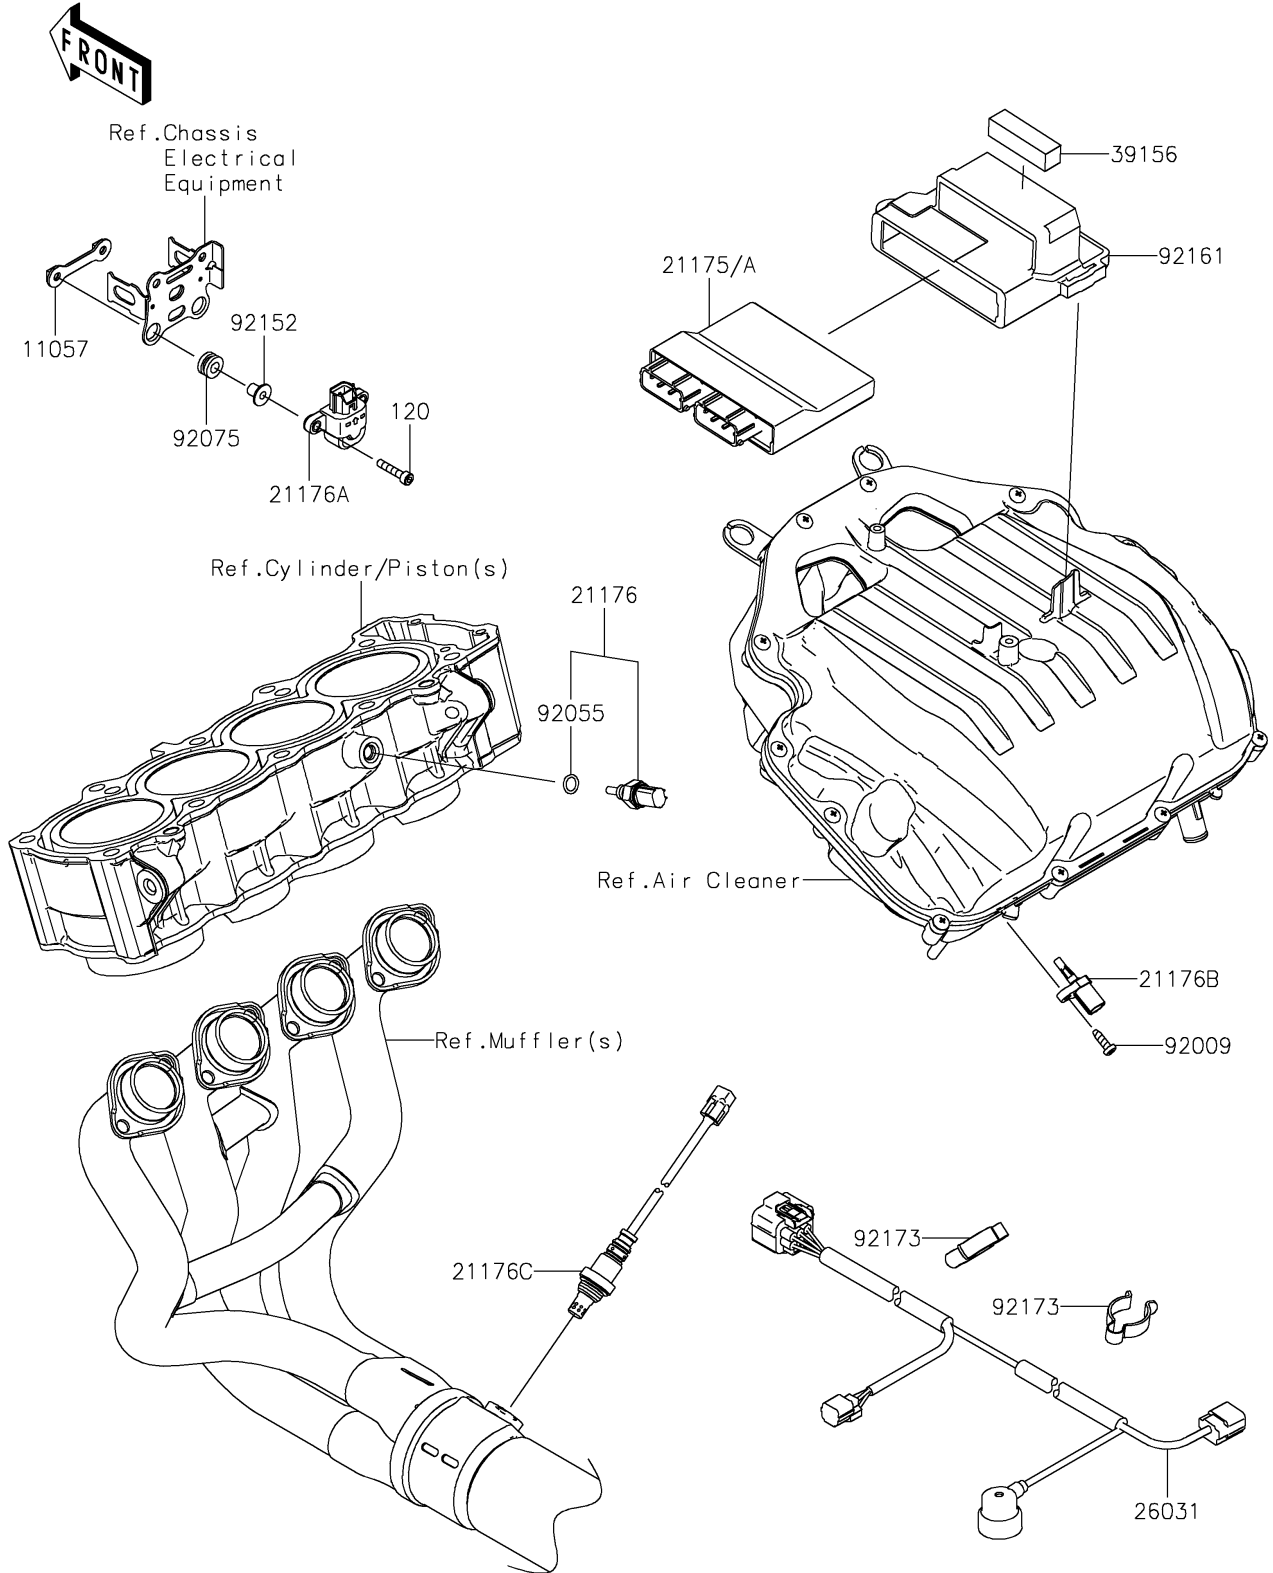

2022 Z900 SE PARTS DIAGRAM

Fuel Injection

E1530

2022 Z900 SE PARTS LIST

Fuel Injection

ITEM NAME	PART NUMBER	QUANTITY
BRACKET,VEHICLE DOWN (Ref # 11057)	11057-0287	1
SENSOR,WATER TEMP (Ref # 21176)	21176-0009	1
SENSOR,VEHICLE-DOWN (Ref # 21176A)	21176-0026	1
SENSOR,AIR TEMPERATURE (Ref # 21176B)	21176-0048	1
SENSOR,OXYGEN (Ref # 21176C)	21176-0835	1
HARNESS,SUB (Ref # 26031)	26031-3777	1
PAD,15X55X15 (Ref # 39156)	39156-2129	1
SCREW,TAPPING,5X16 (Ref # 92009)	92009-1984	1
RING-O,9.5X1.9 (Ref # 92055)	92055-0016	1
DAMPER (Ref # 92075)	92075-1912	2
COLLAR,5.6X8X11.2 (Ref # 92152)	92152-1562	2
DAMPER,ECU (Ref # 92161)	92161-2235	1
CLAMP (Ref # 92173)	92173-2419	2
BOLT-SOCKET,5X25 (Ref # 120)	120CA0525	2