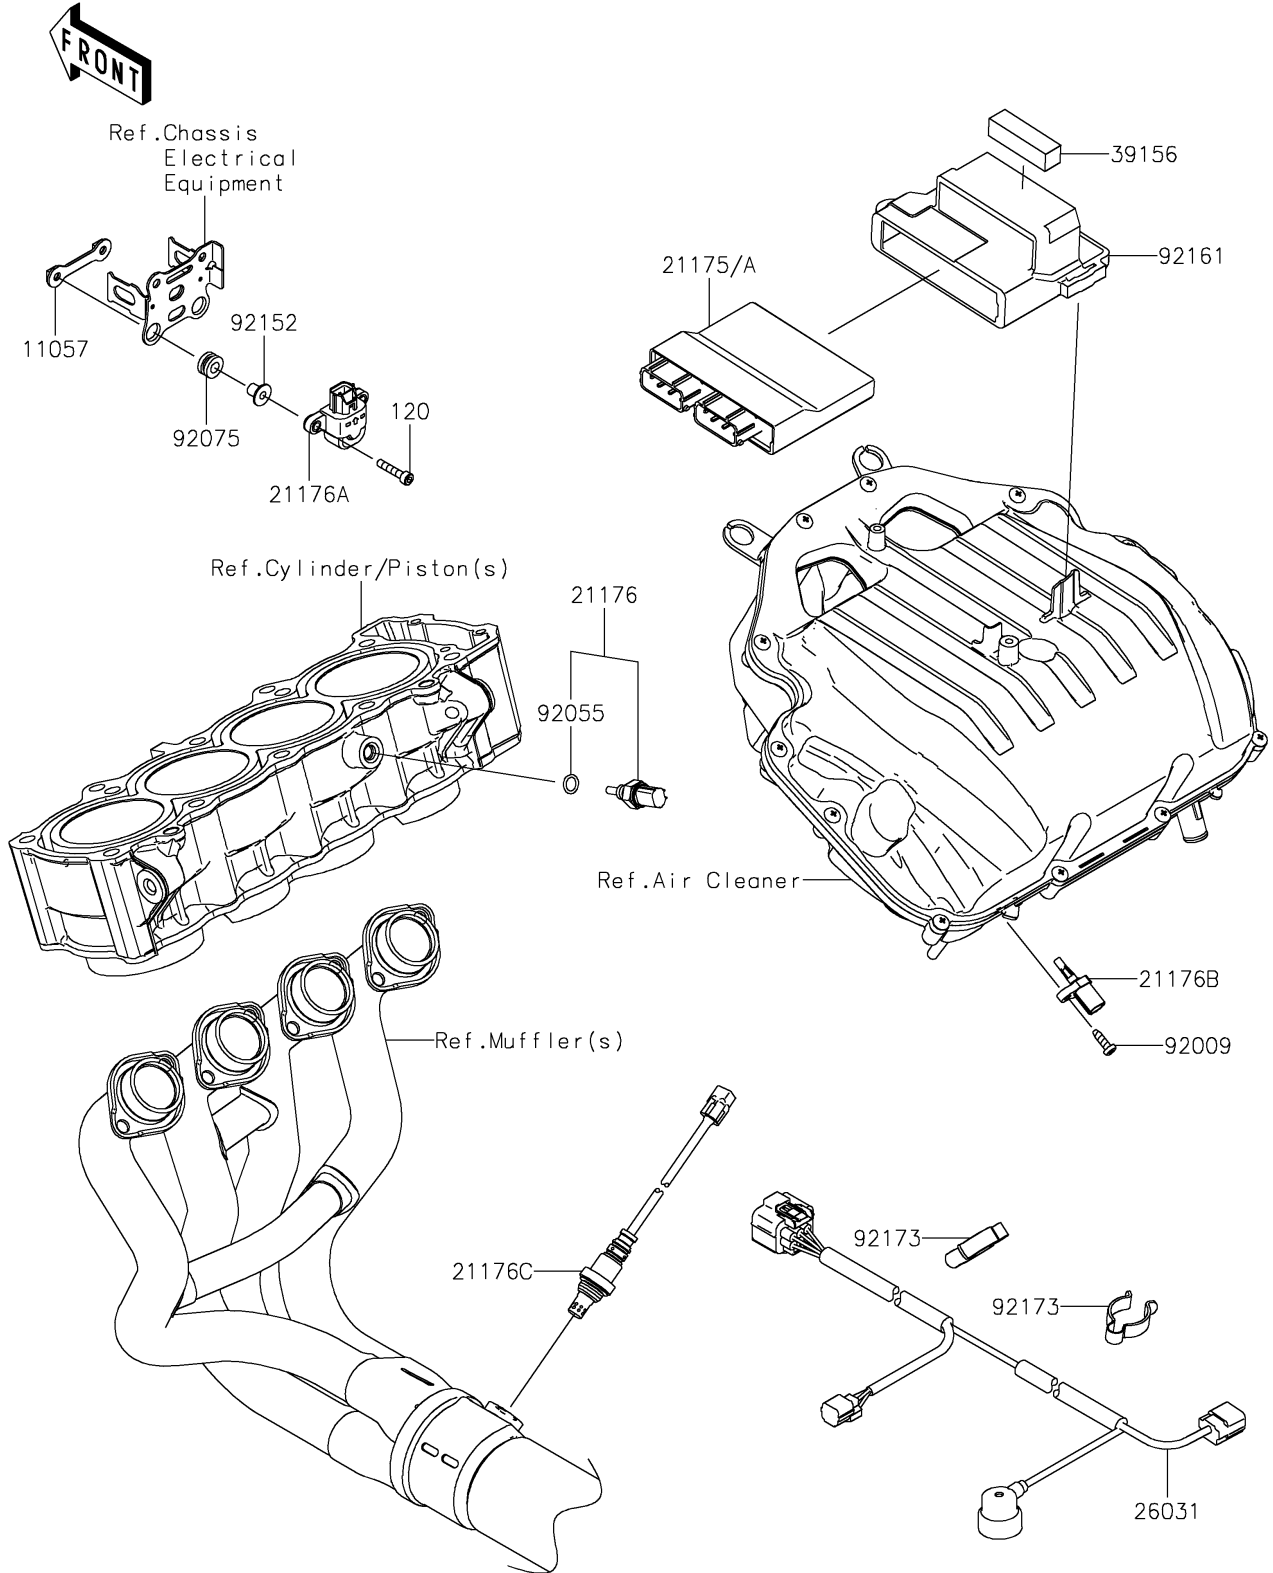

# 2022 Z900 SE PARTS DIAGRAM

## Fuel Injection

E1530

## 2022 Z900 SE PARTS LIST

### Fuel Injection

ITEM NAME	PART NUMBER	QUANTITY
BRACKET,VEHICLE DOWN (Ref # 11057)	11057-0287	1
CONTROL UNIT-ELECTRONIC (Ref # 21175)	21175-1546	1
CONTROL UNIT-ELECTRONIC (Ref # 21175A)	21175-1547	1
SENSOR,WATER TEMP (Ref # 21176)	21176-0009	1
SENSOR,VEHICLE-DOWN (Ref # 21176A)	21176-0026	1
SENSOR,AIR TEMPERATURE (Ref # 21176B)	21176-0048	1
SENSOR,OXYGEN (Ref # 21176C)	21176-0835	1
HARNESS,SUB (Ref # 26031)	26031-3777	1
PAD,15X55X15 (Ref # 39156)	39156-2129	1
SCREW,TAPPING,5X16 (Ref # 92009)	92009-1984	1
RING-O,9.5X1.9 (Ref # 92055)	92055-0016	1
DAMPER (Ref # 92075)	92075-1912	2
COLLAR,5.6X8X11.2 (Ref # 92152)	92152-1562	2
DAMPER,ECU (Ref # 92161)	92161-2235	1
CLAMP (Ref # 92173)	92173-2419	2
BOLT-SOCKET,5X25 (Ref # 120)	120CA0525	2