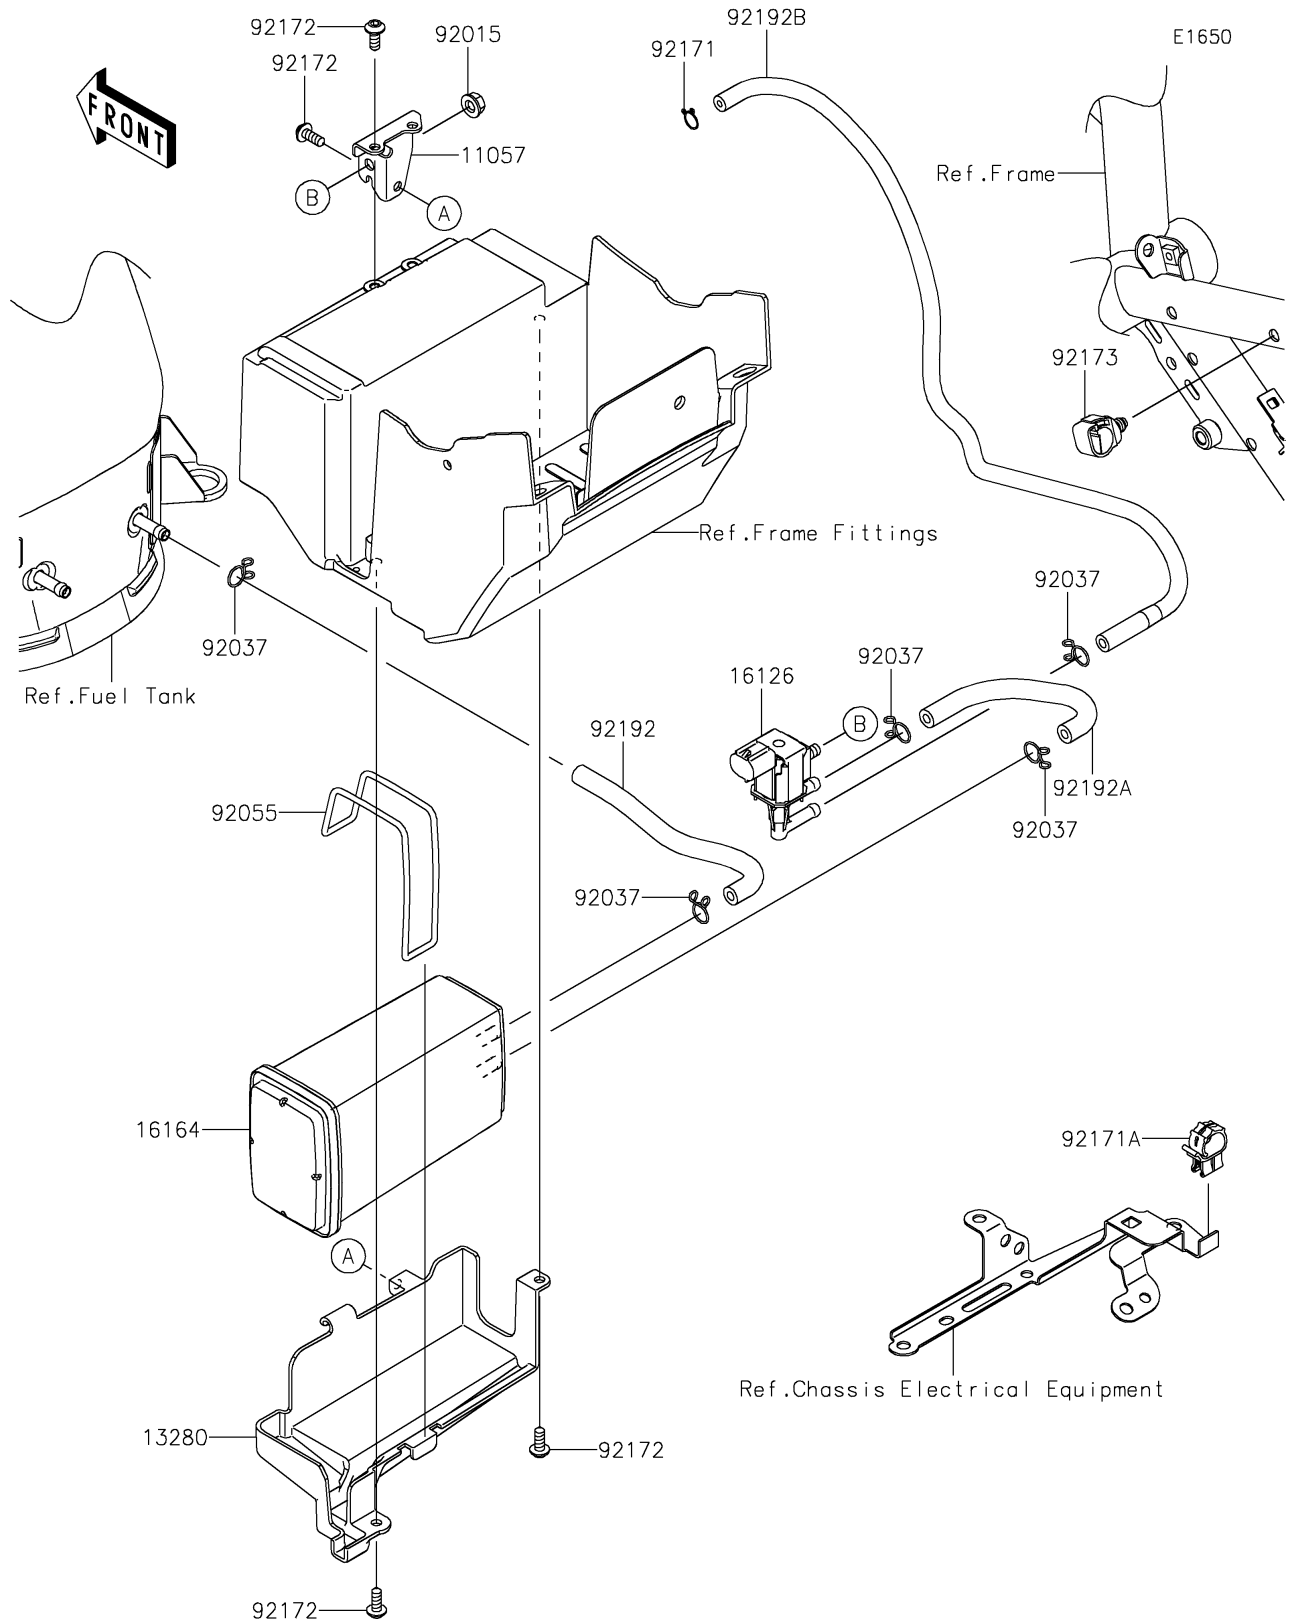

2022 Z900 SE PARTS DIAGRAM

Fuel Evaporative System(CA)

2022 Z900 SE PARTS LIST

Fuel Evaporative System(CA)

ITEM NAME	PART NUMBER	QUANTITY
BRACKET,PCV (Ref # 11057)	11057-0286	1
HOLDER,CANISTER (Ref # 13280)	13280-0880	1
VALVE,PCV (Ref # 16126)	16126-0740	1
CANISTER (Ref # 16164)	16164-0012	1
NUT,FLANGED,6MM (Ref # 92015)	92015-1367	1
CLAMP,TUBE (Ref # 92037)	92037-147	5
RING-O,104.4X3.1 (Ref # 92055)	92055-1020	1
CLAMP (Ref # 92171)	92171-0573	1
CLAMP,EDGE CLIP (Ref # 92171A)	92171-1722	1
SCREW,SOCKET,5X14 (Ref # 92172)	92172-0823	5
CLAMP,12MM DIA. (Ref # 92173)	92173-0736	1
TUBE,CANISTER-TANK (Ref # 92192)	92192-1690	1
TUBE,PCV-CANISTER (Ref # 92192A)	92192-1691	1
TUBE,PCV-THROTTLE BODY (Ref # 92192B)	92192-1779	1