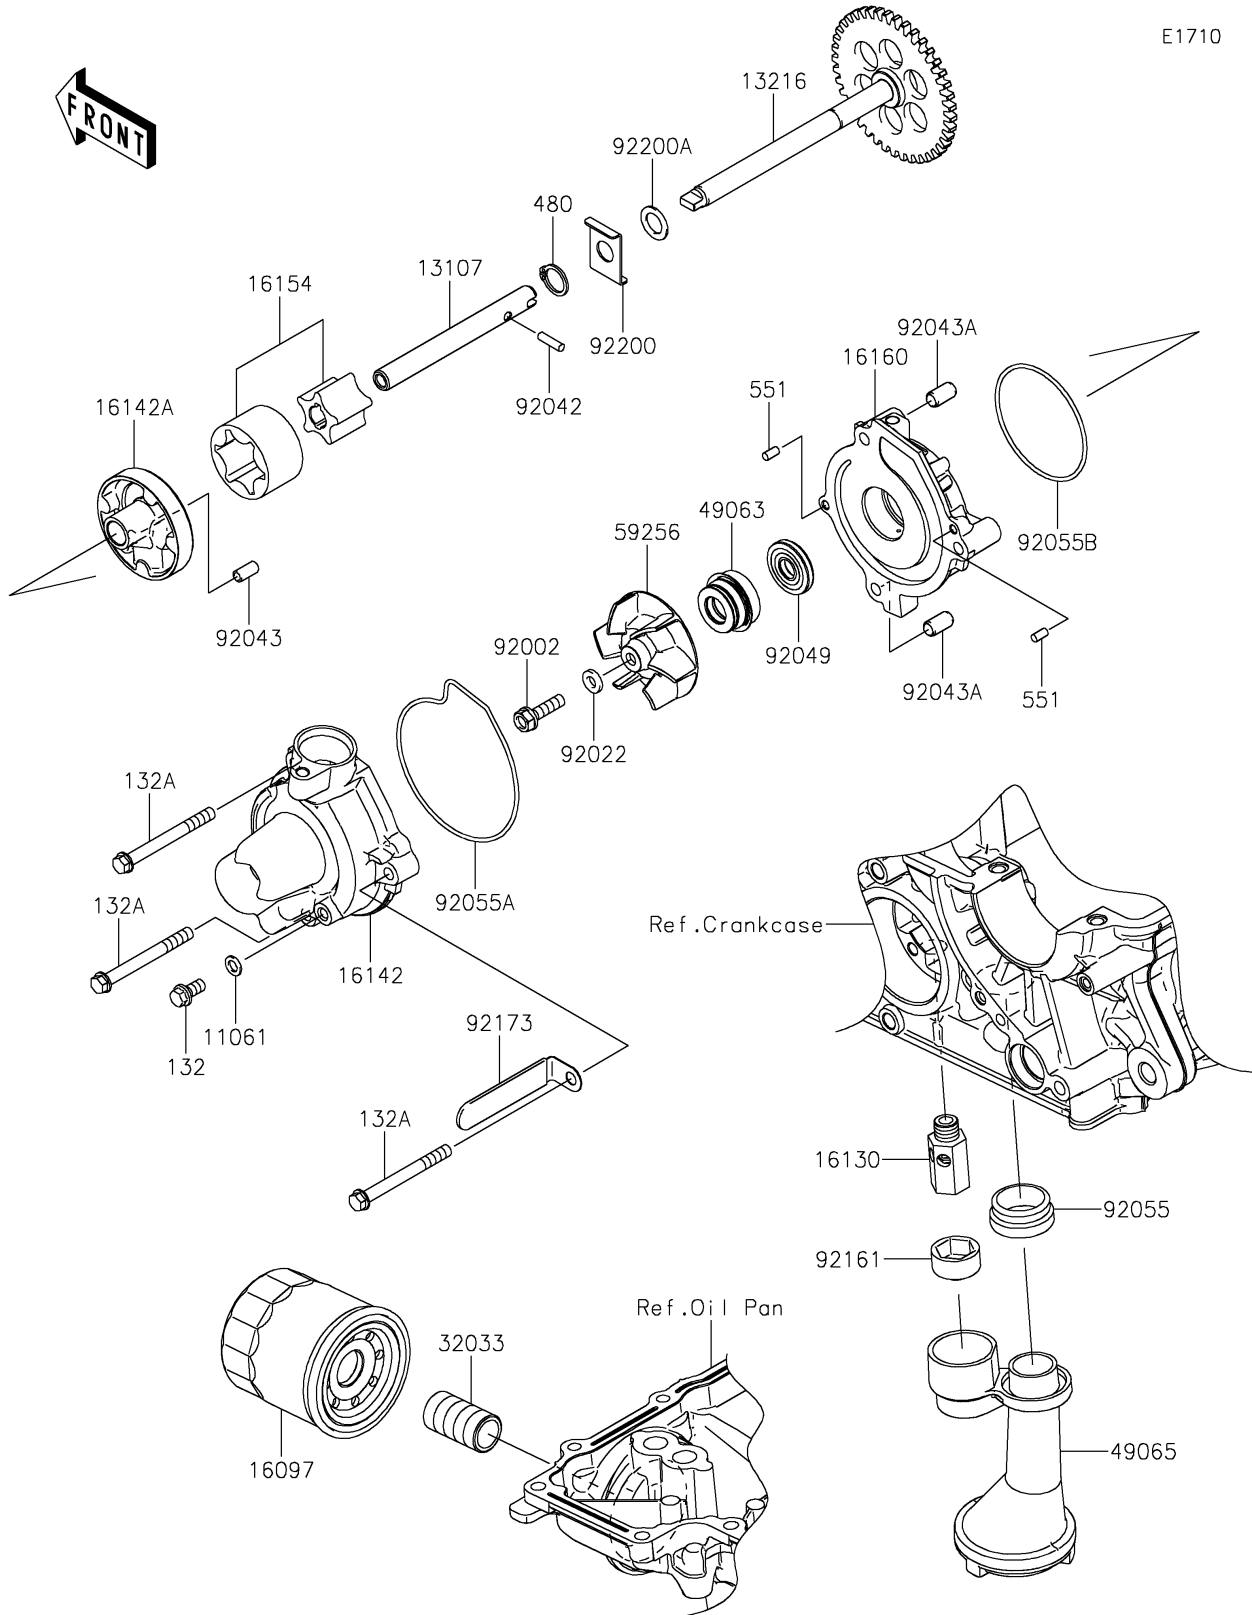

2022 Z900 SE PARTS DIAGRAM

Oil Pump/Oil Filter

E1710

2022 Z900 SE PARTS LIST

Oil Pump/Oil Filter

ITEM NAME	PART NUMBER	QUANTITY
-----------	-------------	----------