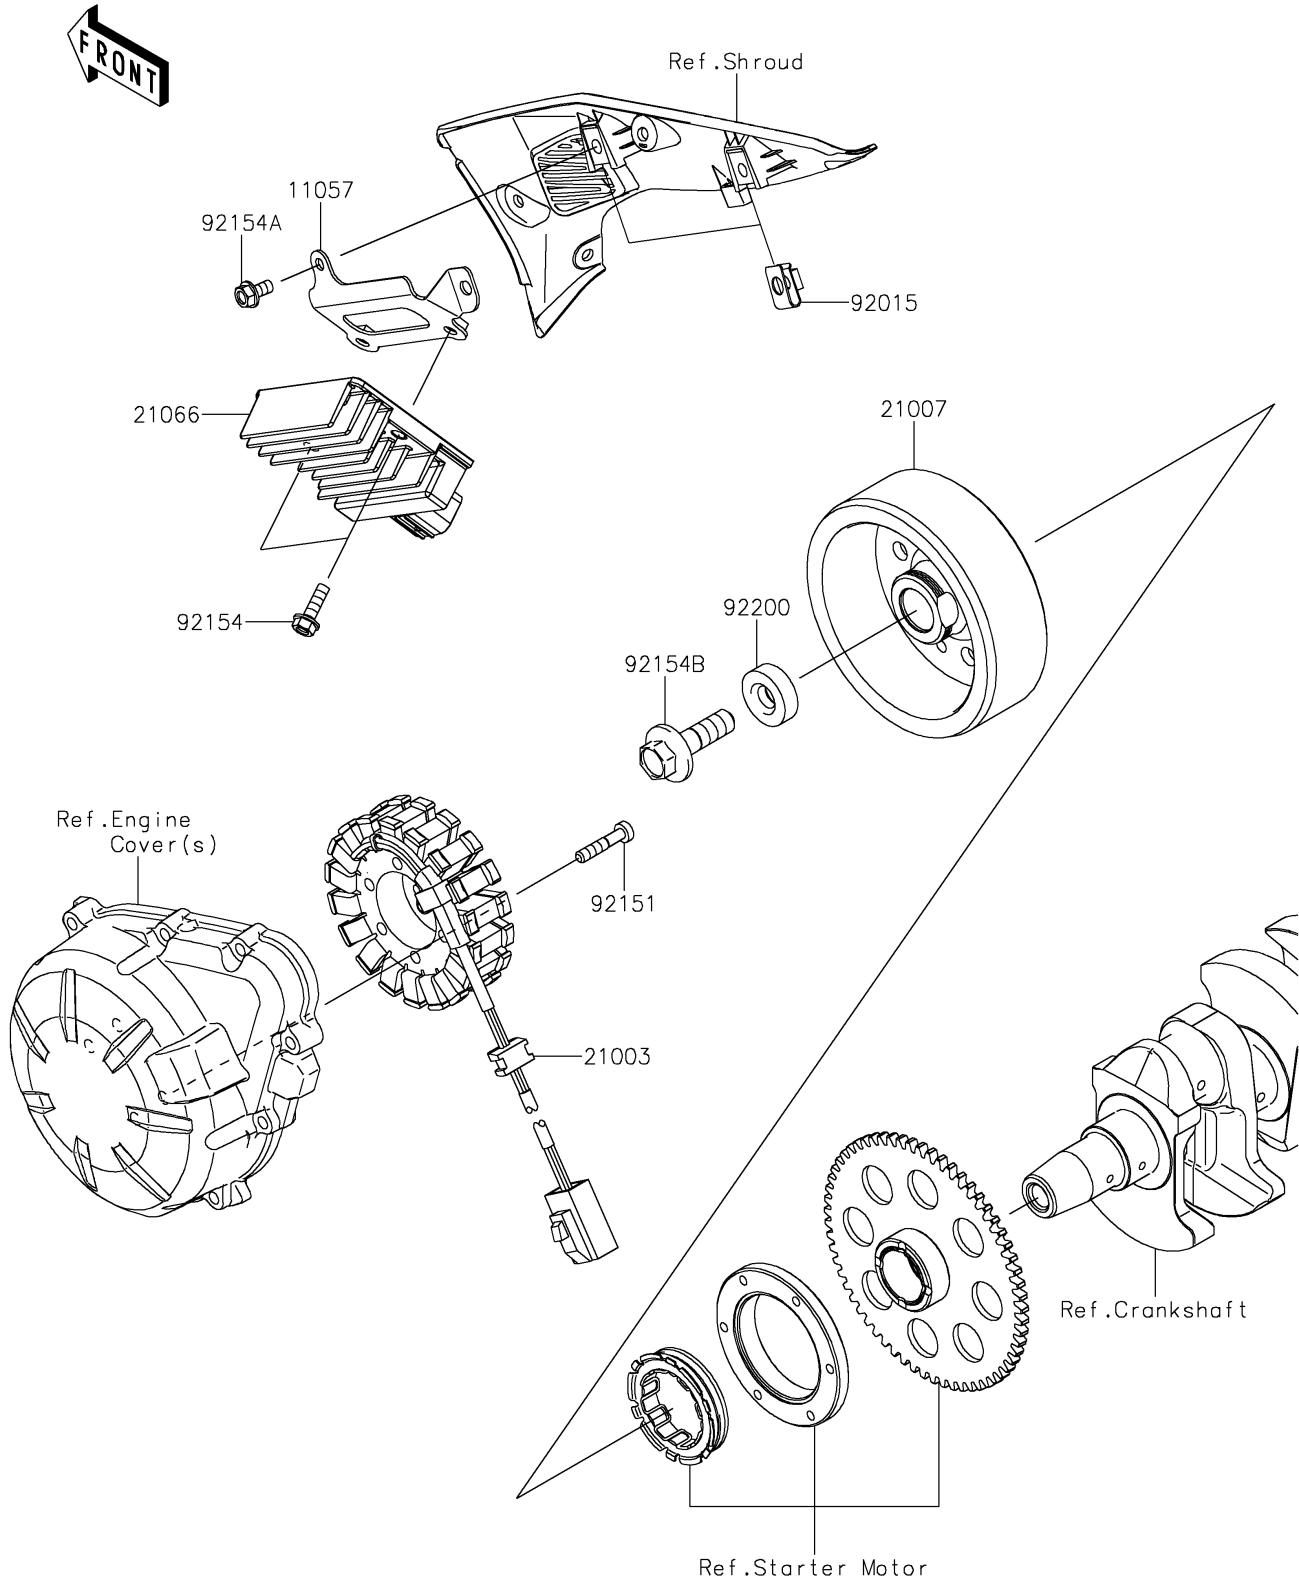

# 2022 Z900 SE PARTS DIAGRAM

Generator

E1810

## 2022 Z900 SE PARTS LIST

### Generator

ITEM NAME	PART NUMBER	QUANTITY
BRACKET,REGULATOR (Ref # 11057)	11057-2692	1
STATOR (Ref # 21003)	21003-0203	1
ROTOR (Ref # 21007)	21007-0691	1
REGULATOR-VOLTAGE (Ref # 21066)	21066-0753	1
NUT,6MM (Ref # 92015)	92015-1671	2
BOLT,6X30 (Ref # 92151)	92151-1626	4
BOLT,FLANGED,6X20 (Ref # 92154)	92154-0776	2
BOLT,FLANGED,6X12 (Ref # 92154A)	92154-1050	2
BOLT,FLANGED,12X40 (Ref # 92154B)	92154-2650	1
WASHER,12X34X9 (Ref # 92200)	92200-0369	1