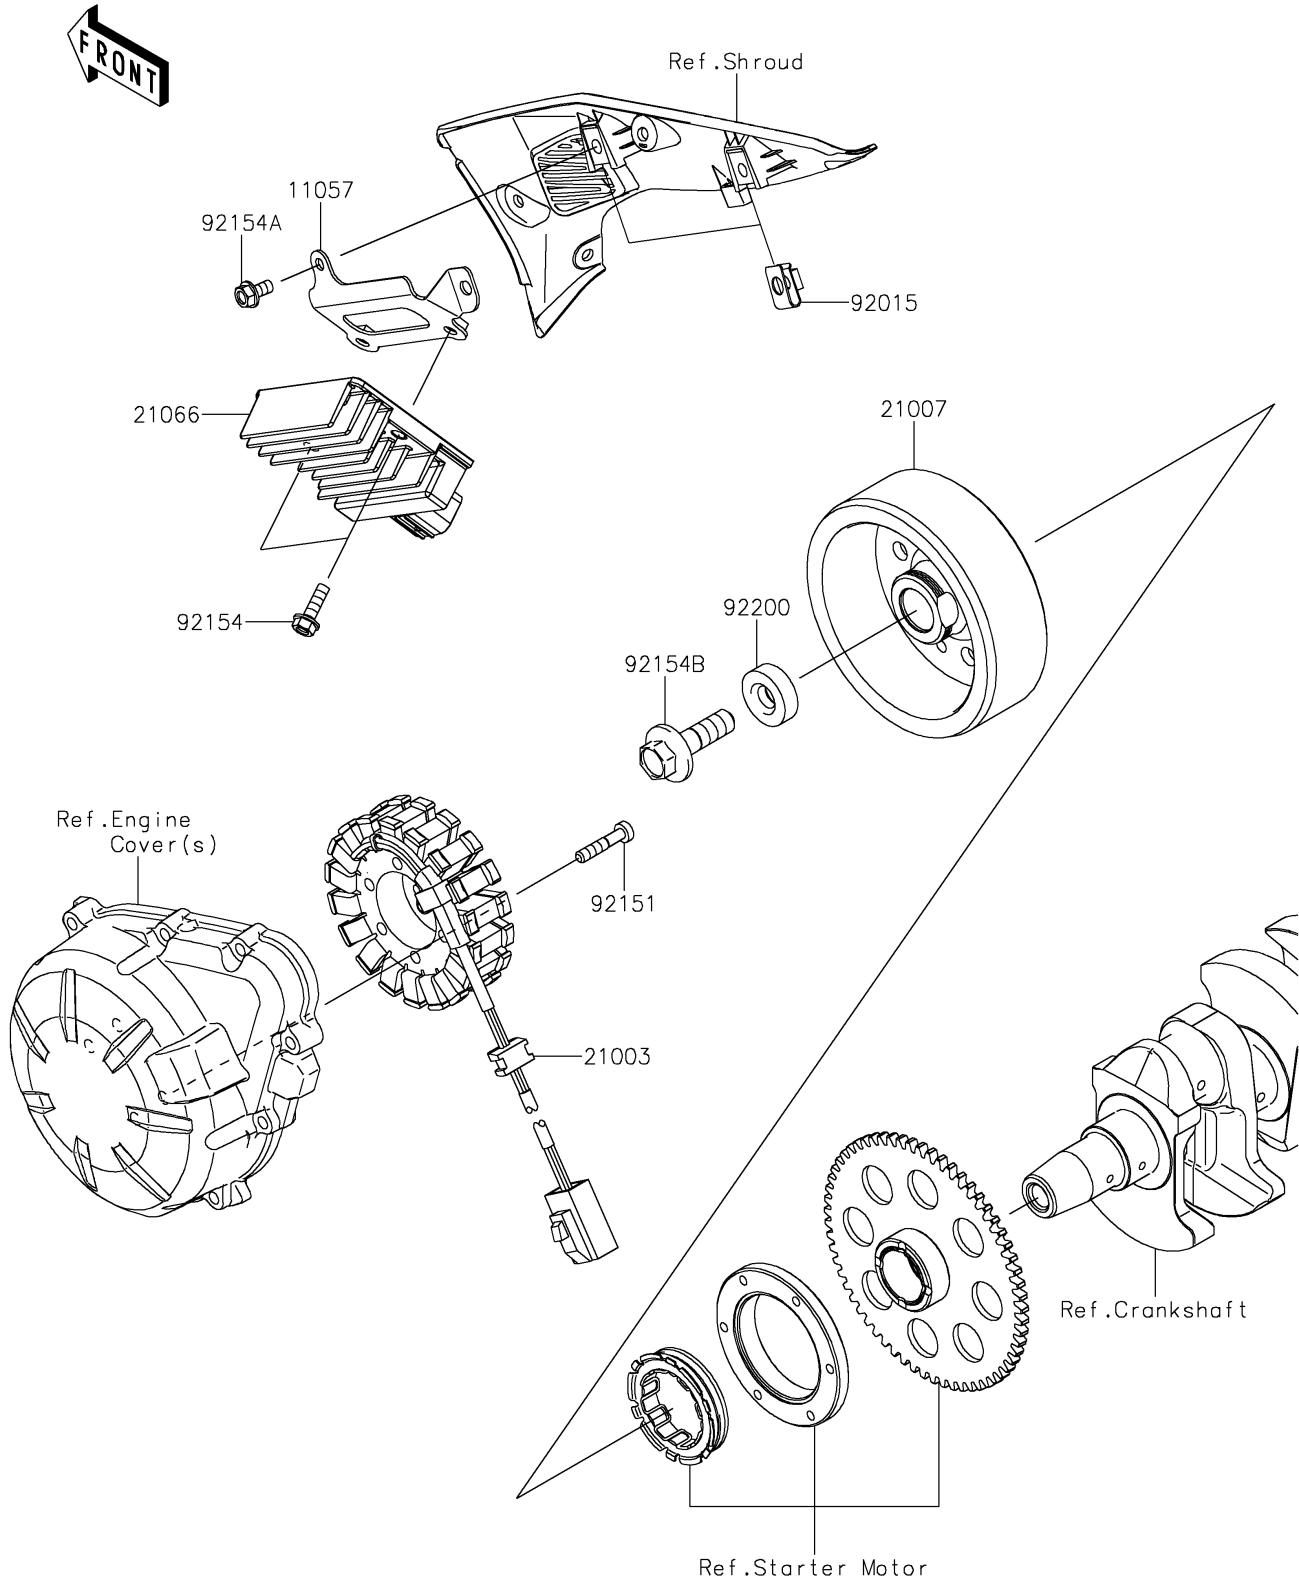

2022 Z900 SE PARTS DIAGRAM

Generator

E1810

2022 Z900 SE PARTS LIST

Generator

ITEM NAME	PART NUMBER	QUANTITY
BRACKET,REGULATOR (Ref # 11057)	11057-2692	1
STATOR (Ref # 21003)	21003-0203	1
ROTOR (Ref # 21007)	21007-0691	1
REGULATOR-VOLTAGE (Ref # 21066)	21066-0753	1
NUT,6MM (Ref # 92015)	92015-1671	2
BOLT,6X30 (Ref # 92151)	92151-1626	4
BOLT,FLANGED,6X20 (Ref # 92154)	92154-0776	2
BOLT,FLANGED,6X12 (Ref # 92154A)	92154-1050	2
BOLT,FLANGED,12X40 (Ref # 92154B)	92154-2650	1
WASHER,12X34X9 (Ref # 92200)	92200-0369	1