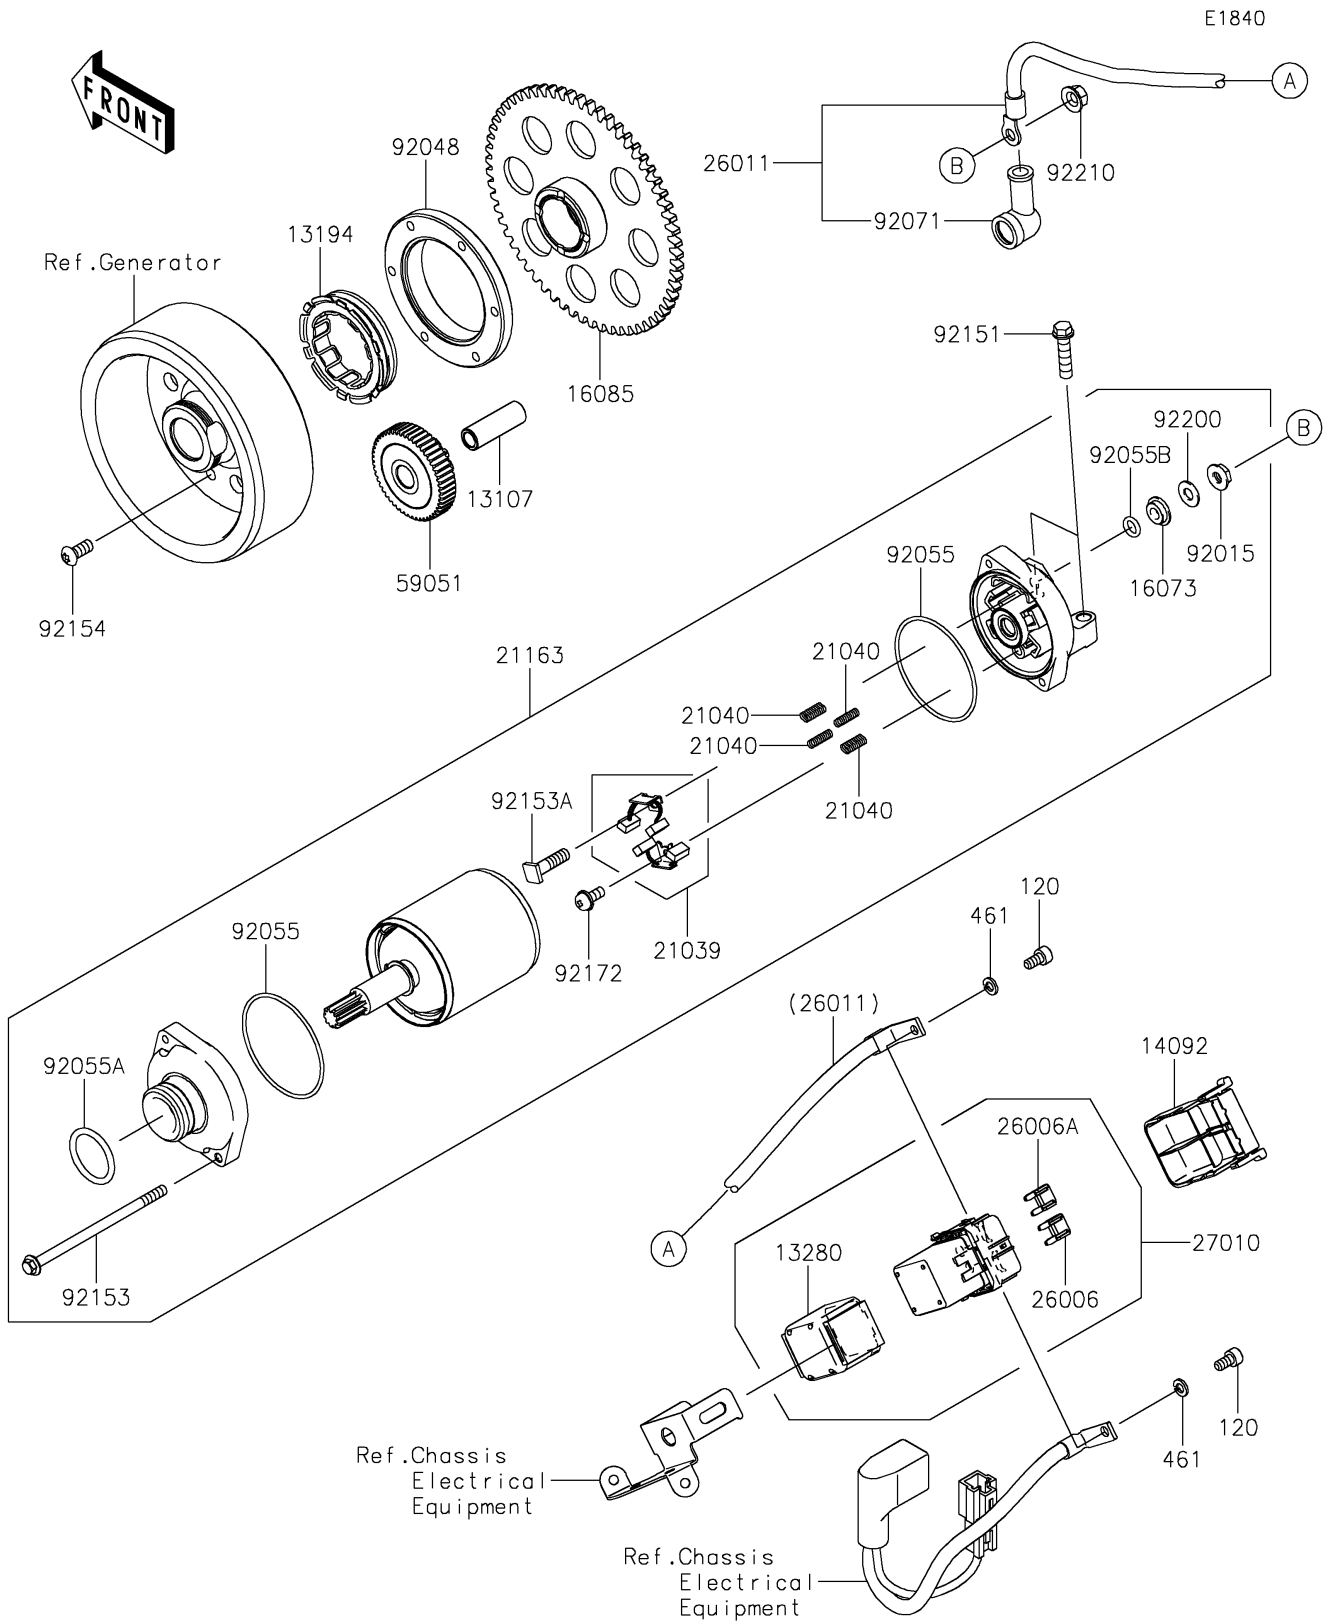

2022 Z900 SE PARTS DIAGRAM

Starter Motor

2022 Z900 SE PARTS LIST

Starter Motor

ITEM NAME	PART NUMBER	QUANTITY
SHAFT,IDLER GEAR (Ref # 13107)	13107-1377	1
CLUTCH-ONEWAY (Ref # 13194)	13194-1096	1
HOLDER,MAGNETIC SWITCH (Ref # 13280)	13280-0814	1
COVER (Ref # 14092)	14092-0109	1
INSULATOR (Ref # 16073)	16073-0053	1
GEAR,CLUTCH ONEWAY (Ref # 16085)	16085-0609	1
BRUSH,CARBON (Ref # 21039)	21039-0004	1
SPRING-BRUSH (Ref # 21040)	21040-0003	4
STARTER-ELECTRIC (Ref # 21163)	21163-0748	1
FUSE,MINI BLADE,15A,BLUE (Ref # 26006)	26006-0001	1
FUSE,MINI BLADE,30A,GREEN (Ref # 26006A)	26006-1080	1
WIRE-LEAD (Ref # 26011)	26011-0986	1
SWITCH (Ref # 27010)	27010-0770	1
GEAR-SPUR,IDLER (Ref # 59051)	59051-0762	1
NUT,STARTER MOTOR (Ref # 92015)	92015-1476	1
RACE (Ref # 92048)	92048-0018	1
RING-O (Ref # 92055)	92055-0136	2
RING-O (Ref # 92055A)	92055-1276	1
RING-O,4.5X2.0 (Ref # 92055B)	92055-1370	1
GROMMET (Ref # 92071)	92071-0024	1
BOLT,FLANGED-SMALL,6X25 (Ref # 92151)	92151-1930	2
BOLT (Ref # 92153)	92153-1850	2
BOLT (Ref # 92153A)	92153-1866	1
BOLT,TORX,6X14 (Ref # 92154)	92154-2448	6
SCREW (Ref # 92172)	92172-0334	1
WASHER (Ref # 92200)	92200-0386	1
NUT,6MM (Ref # 92210)	92210-0188	1
BOLT-SOCKET,5X10 (Ref # 120)	120CB0510	2
WASHER-SPRING,5MM (Ref # 461)	461DB0500	2