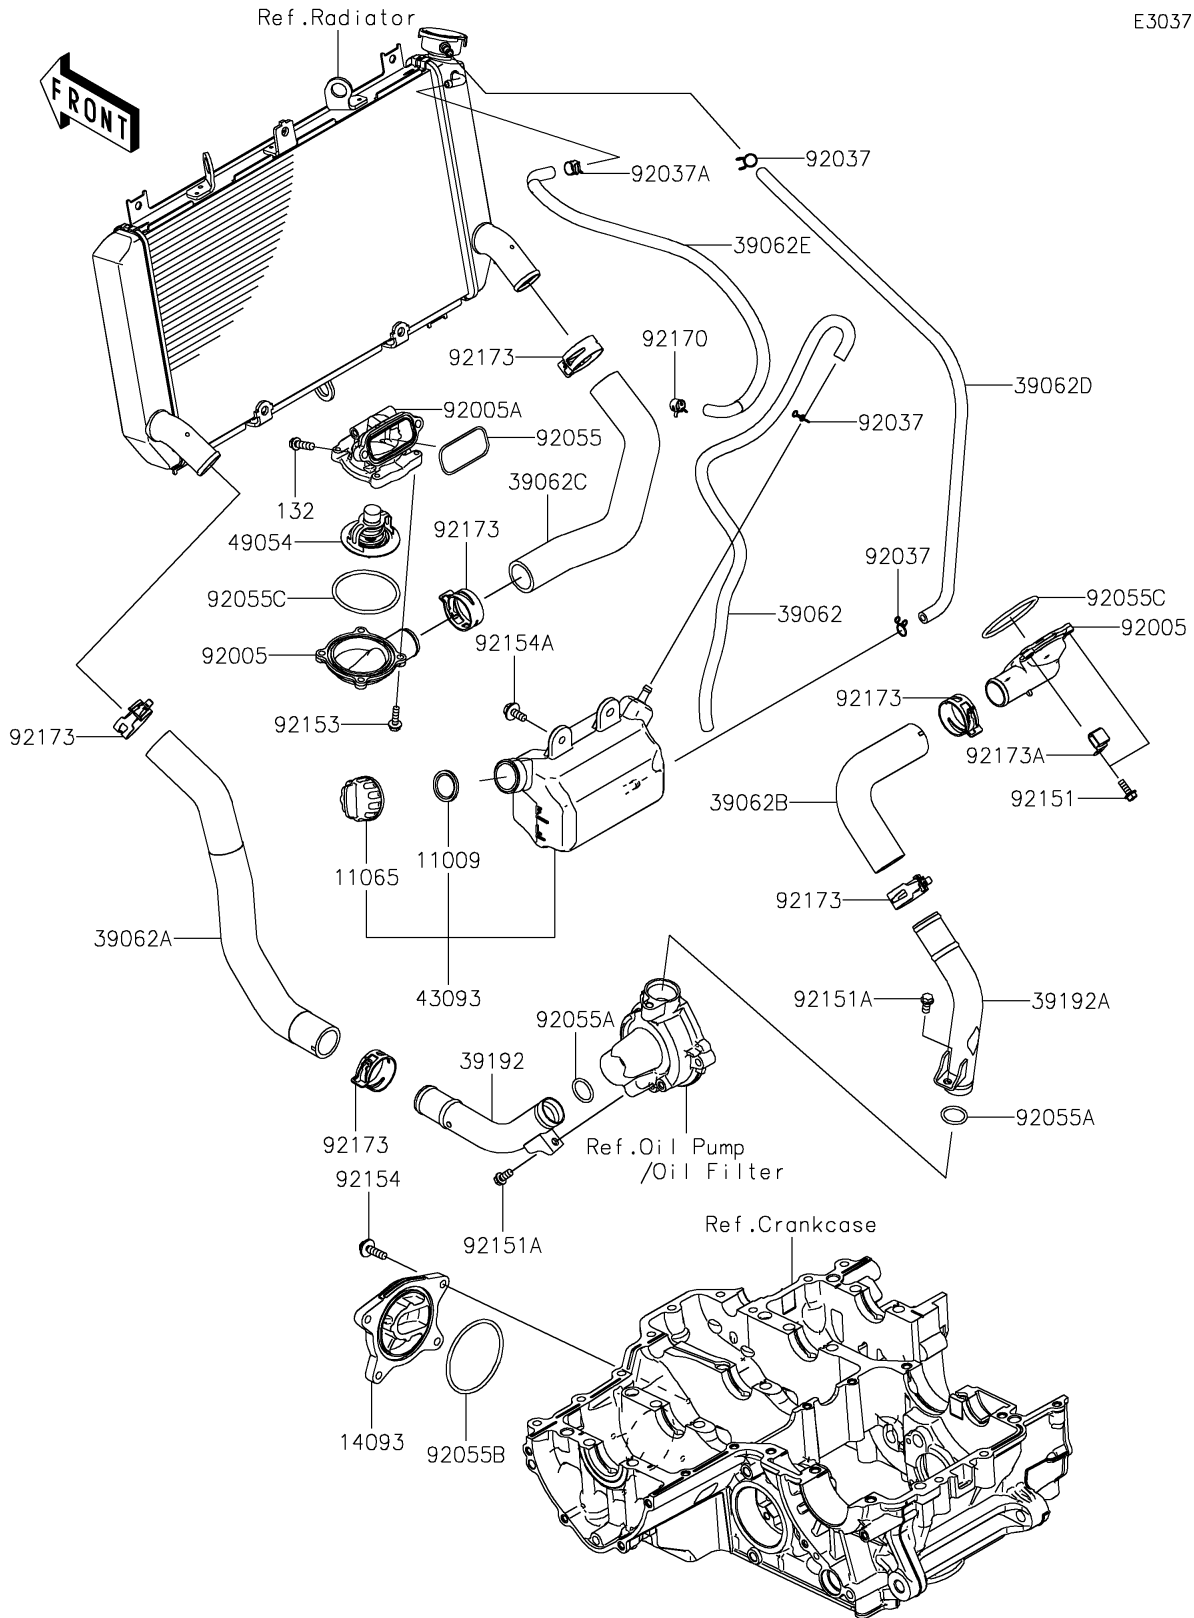

2022 Z900 SE PARTS DIAGRAM

Water Pipe

E3037

2022 Z900 SE PARTS LIST

Water Pipe

ITEM NAME	PART NUMBER	QUANTITY
GASKET,RESERVOIR TANK CAP (Ref # 11009)	11009-1145	1
CAP (Ref # 11065)	11065-0980	1
COVER (Ref # 14093)	14093-0144	1
HOSE-COOLING,OVERFLOW (Ref # 39062)	39062-0618	1
HOSE-COOLING,RADIATOR-W/PIPE (Ref # 39062A)	39062-0758	1
HOSE-COOLING,W/PIPE-CYLINDER (Ref # 39062B)	39062-0785	1
HOSE-COOLING,CYLINDER-RADIATOR (Ref # 39062C)	39062-0786	1
HOSE-COOLING,5.5X10.5X570 (Ref # 39062D)	39062-0887	1
HOSE-COOLING,AIR BLEED (Ref # 39062E)	39062-0890	1
PIPE-WATER,RADIATOR-WATER PUMP (Ref # 39192)	39192-0631	1
PIPE-WATER,WATER PUMP-CYLINDER (Ref # 39192A)	39192-0644	1
RESERVOIR-ASSY-TANK (Ref # 43093)	43093-0006	1
THERMOSTAT (Ref # 49054)	49054-0004	1
FITTING,THERMO CAP (Ref # 92005)	92005-0842	2
FITTING,THERMO CASE (Ref # 92005A)	92005-0846	1
CLAMP,TUBE (Ref # 92037)	92037-147	3
CLAMP,TUBE (Ref # 92037A)	92037-1505	1
RING-O,YP 27.6 57.6 1.9 (Ref # 92055)	92055-0021	1
RING-O,20.8X2.4 (Ref # 92055A)	92055-0114	2
RING-O,63.3MM (Ref # 92055B)	92055-0739	1
RING-O,53.5X2.6 (Ref # 92055C)	92055-0831	2
BOLT,5X14 (Ref # 92151)	92151-1764	4
BOLT,6X12 (Ref # 92151A)	92151-1997	2
BOLT,FLANGED,5X18 (Ref # 92153)	92153-1588	4
BOLT,FLANGED,6X22 (Ref # 92154)	92154-0403	4
BOLT,UPSET-WP,6X16 (Ref # 92154A)	92154-1850	2
CLAMP (Ref # 92170)	92170-1493	1
CLAMP,34MM (Ref # 92173)	92173-1360	6
CLAMP (Ref # 92173A)	92173-1663	1

2022 Z900 SE PARTS LIST

Water Pipe

ITEM NAME	PART NUMBER	QUANTITY
BOLT-FLANGED-SMALL,6X20 (Ref # 132)	132BC0620	2