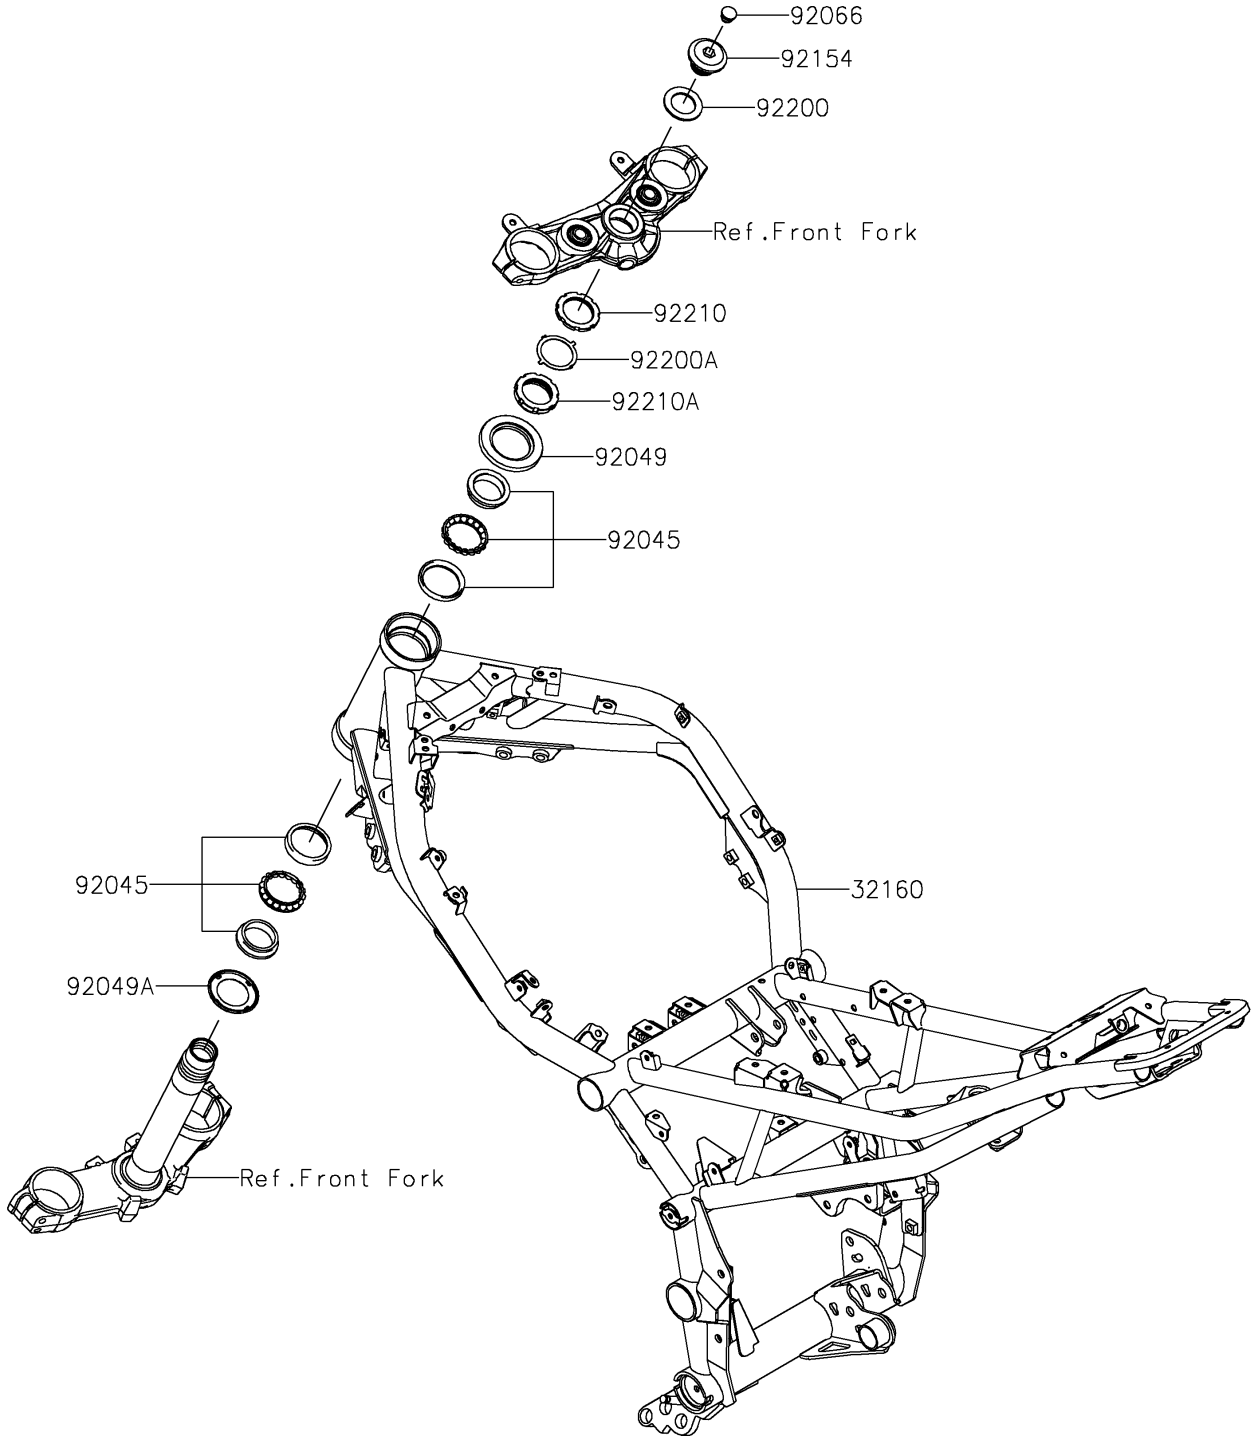

# 2022 Z900 SE PARTS DIAGRAM

Frame

F2120

## 2022 Z900 SE PARTS LIST

### Frame

ITEM NAME	PART NUMBER	QUANTITY
FRAME-COMP,G.B.GREEN (Ref # 32160)	32160-1920-46Y	1
BEARING-BALL,SF07A17PX1V1 (Ref # 92045)	92045-1384	2
SEAL-OIL (Ref # 92049)	92049-0131	1
SEAL-OIL (Ref # 92049A)	92049-0137	1
PLUG (Ref # 92066)	92066-0981	1
BOLT,26MM (Ref # 92154)	92154-4351	1
WASHER,27X42X2.3 (Ref # 92200)	92200-0753	1
WASHER (Ref # 92200A)	92200-0781	1
NUT,STEERING STEM,35MM (Ref # 92210)	92210-0534	1
NUT,STEERING STEM,35MM (Ref # 92210A)	92210-0535	1