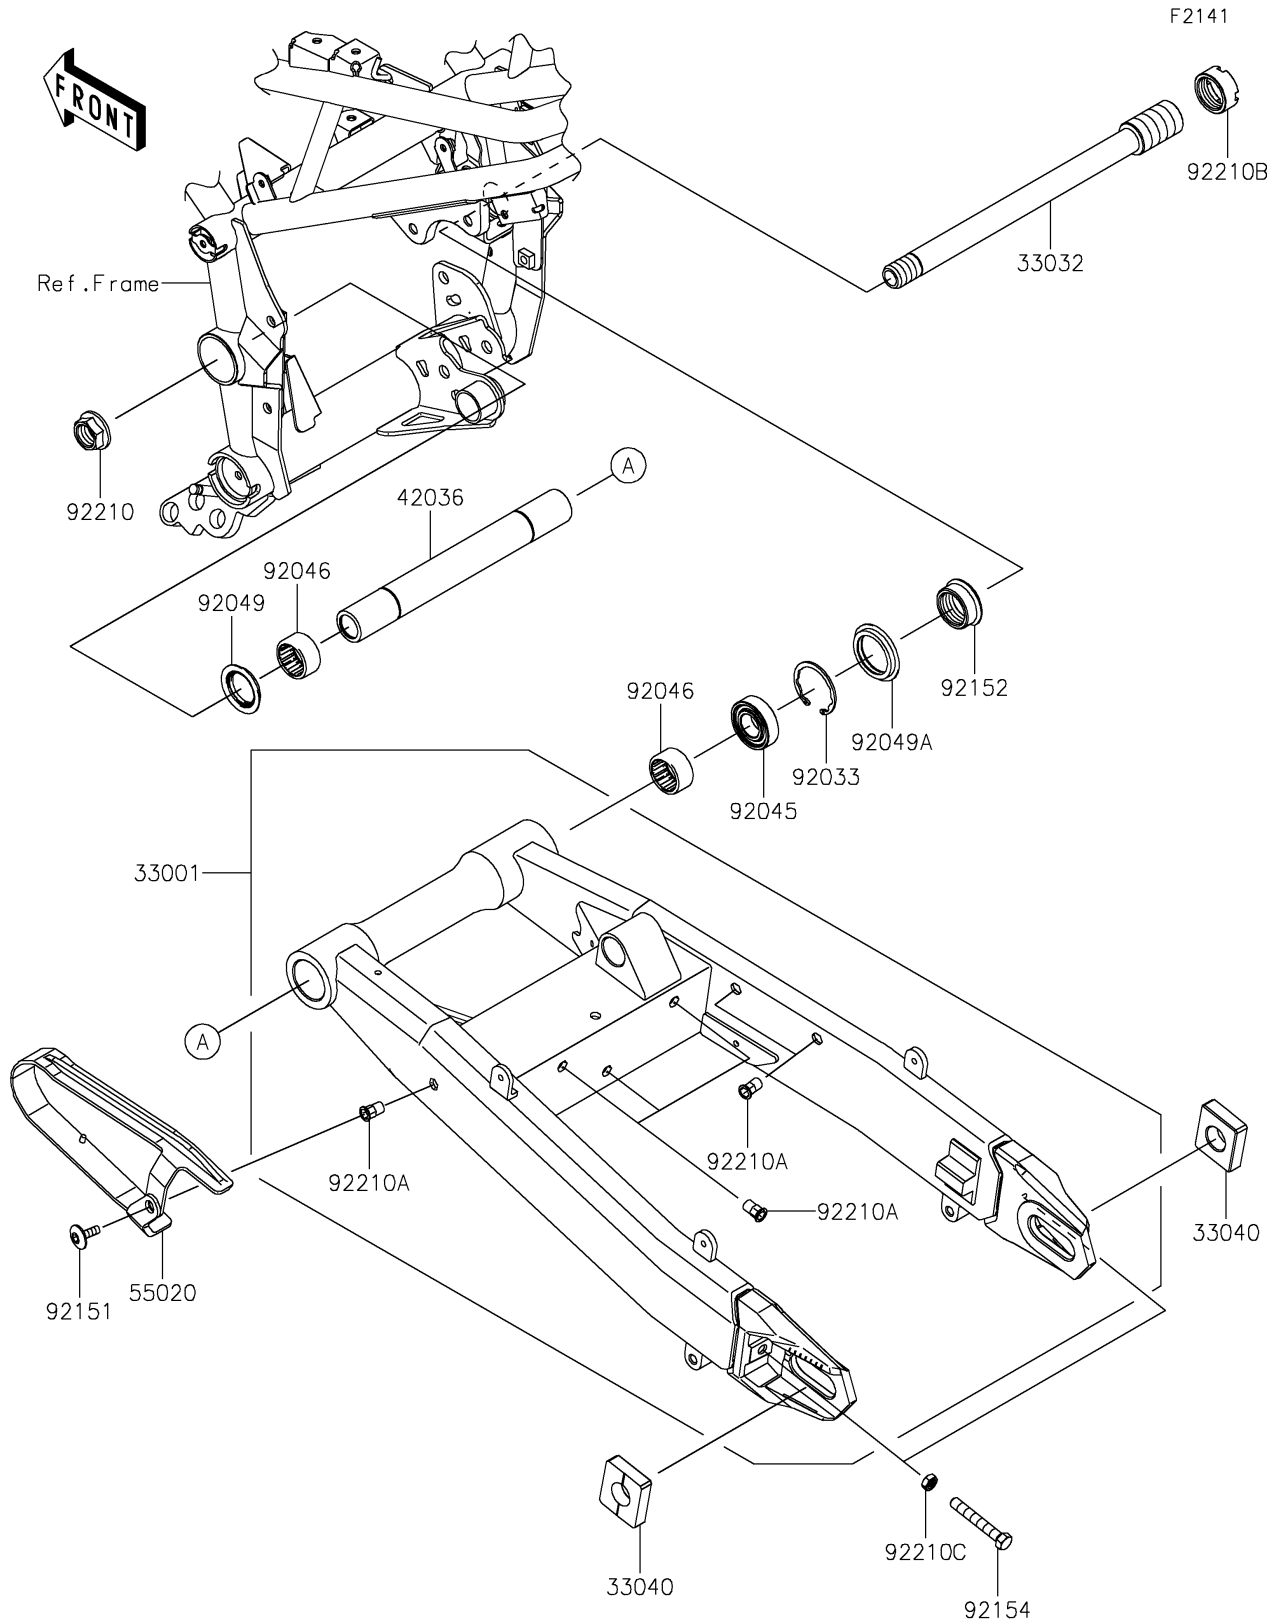

# 2022 Z900 SE PARTS DIAGRAM

Swingarm

## 2022 Z900 SE PARTS LIST

### Swingarm

ITEM NAME	PART NUMBER	QUANTITY
ARM-COMP-SWING,F.S.BLACK (Ref # 33001)	33001-0732-18R	1
SHAFT-SWING ARM,20X269 (Ref # 33032)	33032-0055	1
ADJUSTER-CHAIN (Ref # 33040)	33040-1109	2
SLEEVE (Ref # 42036)	42036-0842	1
GUARD,CHAIN (Ref # 55020)	55020-1961	1
RING-SNAP,42MM (Ref # 92033)	92033-1041	1
BEARING-BALL,6004UL11 (Ref # 92045)	92045-0017	1
BEARING-NEEDLE,7E-HVS 28X34X17 (Ref # 92046)	92046-0008	2
SEAL-OIL (Ref # 92049)	92049-0132	1
SEAL-OIL,MHA 35 42 5.7F (Ref # 92049A)	92049-1380	1
BOLT,SOCKET,6X18 (Ref # 92151)	92151-1149	1
COLLAR,28X35X15 (Ref # 92152)	92152-2781	1
BOLT,8X55 (Ref # 92154)	92154-4304	2
NUT,FLANGED,20MM (Ref # 92210)	92210-0320	1
NUT,POP,6MM,L=16.5 (Ref # 92210A)	92210-0324	6
NUT,28MM (Ref # 92210B)	92210-1575	1
NUT,8MM (Ref # 92210C)	92210-1869	2