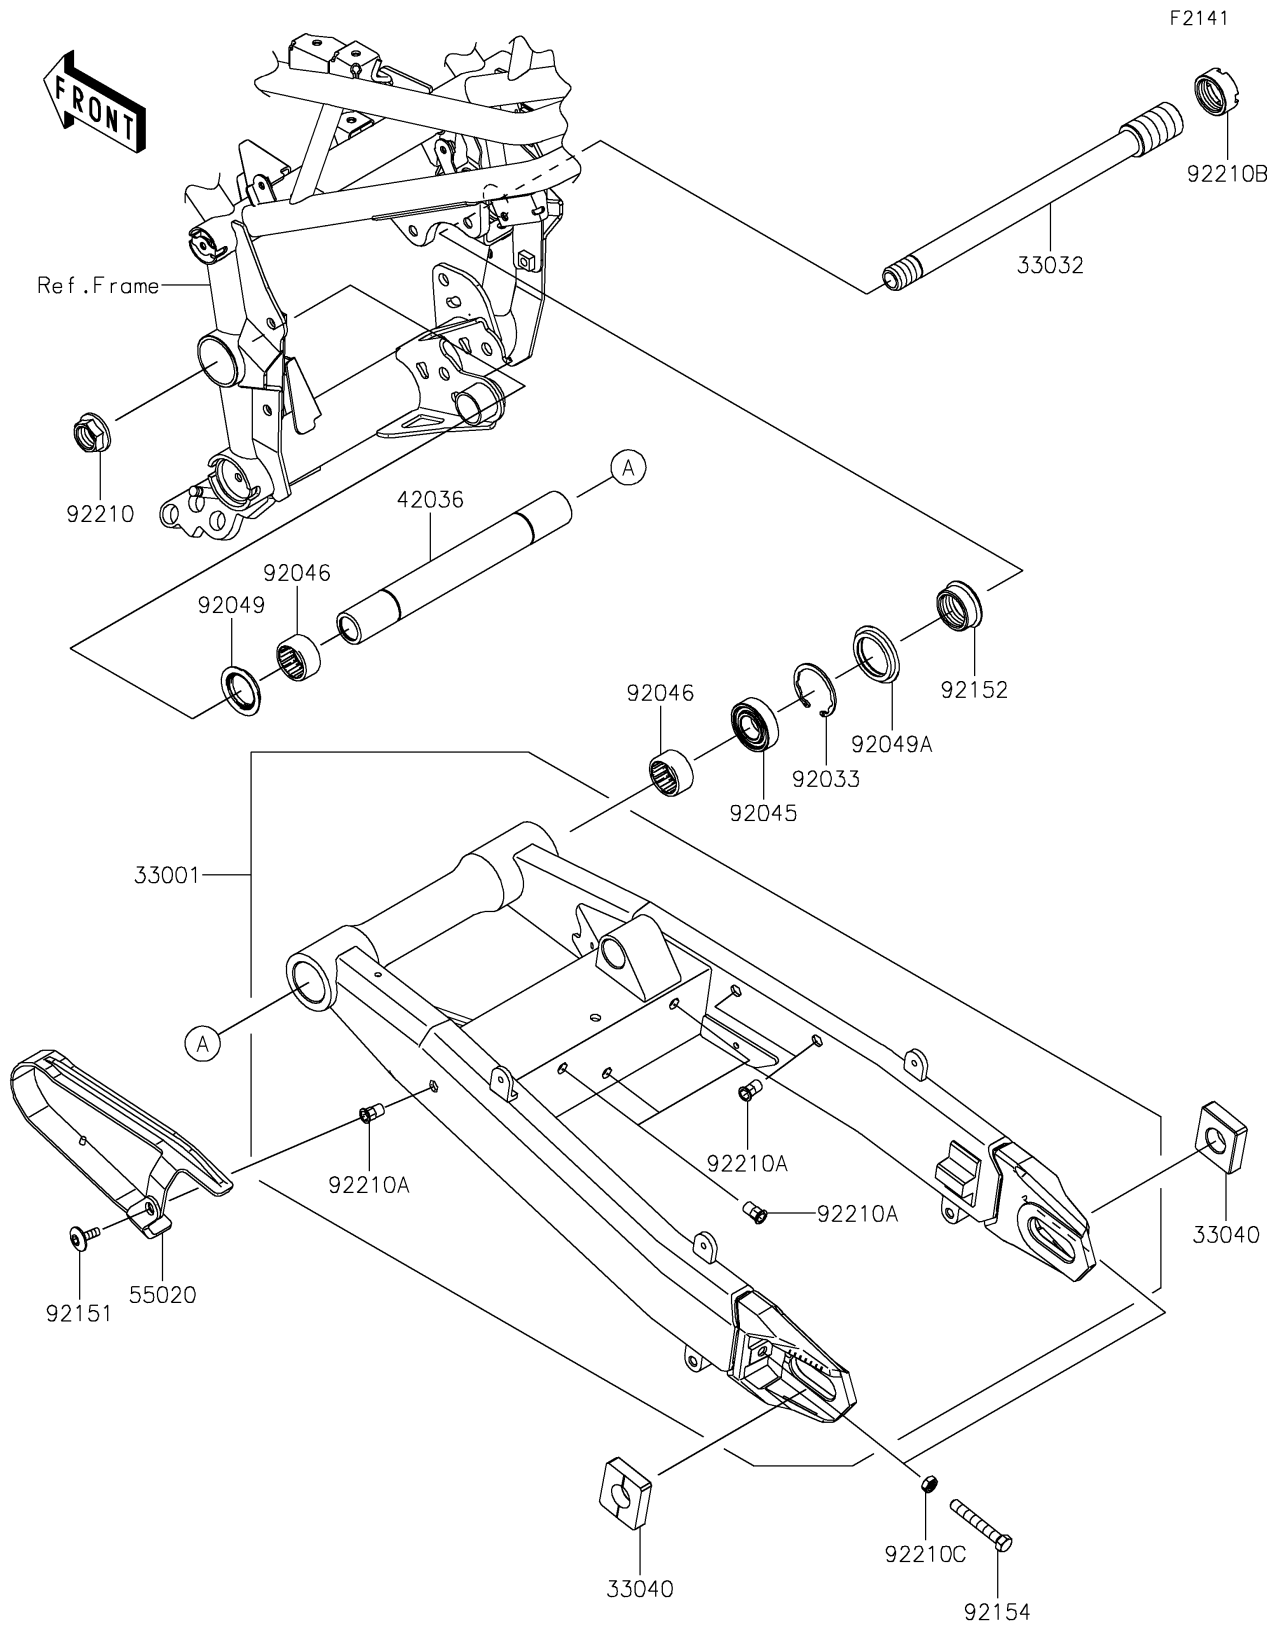

# 2022 Z900 SE PARTS DIAGRAM

Swingarm

## 2022 Z900 SE PARTS LIST

### Swingarm

ITEM NAME	PART NUMBER	QUANTITY
ARM-COMP-SWING,F.S.BLACK (Ref # 33001)	33001-0732-18R	1
SHAFT-SWING ARM,20X269 (Ref # 33032)	33032-0055	1
ADJUSTER-CHAIN (Ref # 33040)	33040-1109	2
SLEEVE (Ref # 42036)	42036-0842	1
GUARD,CHAIN (Ref # 55020)	55020-1961	1
RING-SNAP,42MM (Ref # 92033)	92033-1041	1
BEARING-BALL,6004UL11 (Ref # 92045)	92045-0017	1
BEARING-NEEDLE,7E-HVS 28X34X17 (Ref # 92046)	92046-0008	2
SEAL-OIL (Ref # 92049)	92049-0132	1
SEAL-OIL,MHA 35 42 5.7F (Ref # 92049A)	92049-1380	1
BOLT,SOCKET,6X18 (Ref # 92151)	92151-1149	1
COLLAR,28X35X15 (Ref # 92152)	92152-2781	1
BOLT,8X55 (Ref # 92154)	92154-4304	2
NUT,FLANGED,20MM (Ref # 92210)	92210-0320	1
NUT,POP,6MM,L=16.5 (Ref # 92210A)	92210-0324	6
NUT,28MM (Ref # 92210B)	92210-1575	1
NUT,8MM (Ref # 92210C)	92210-1869	2