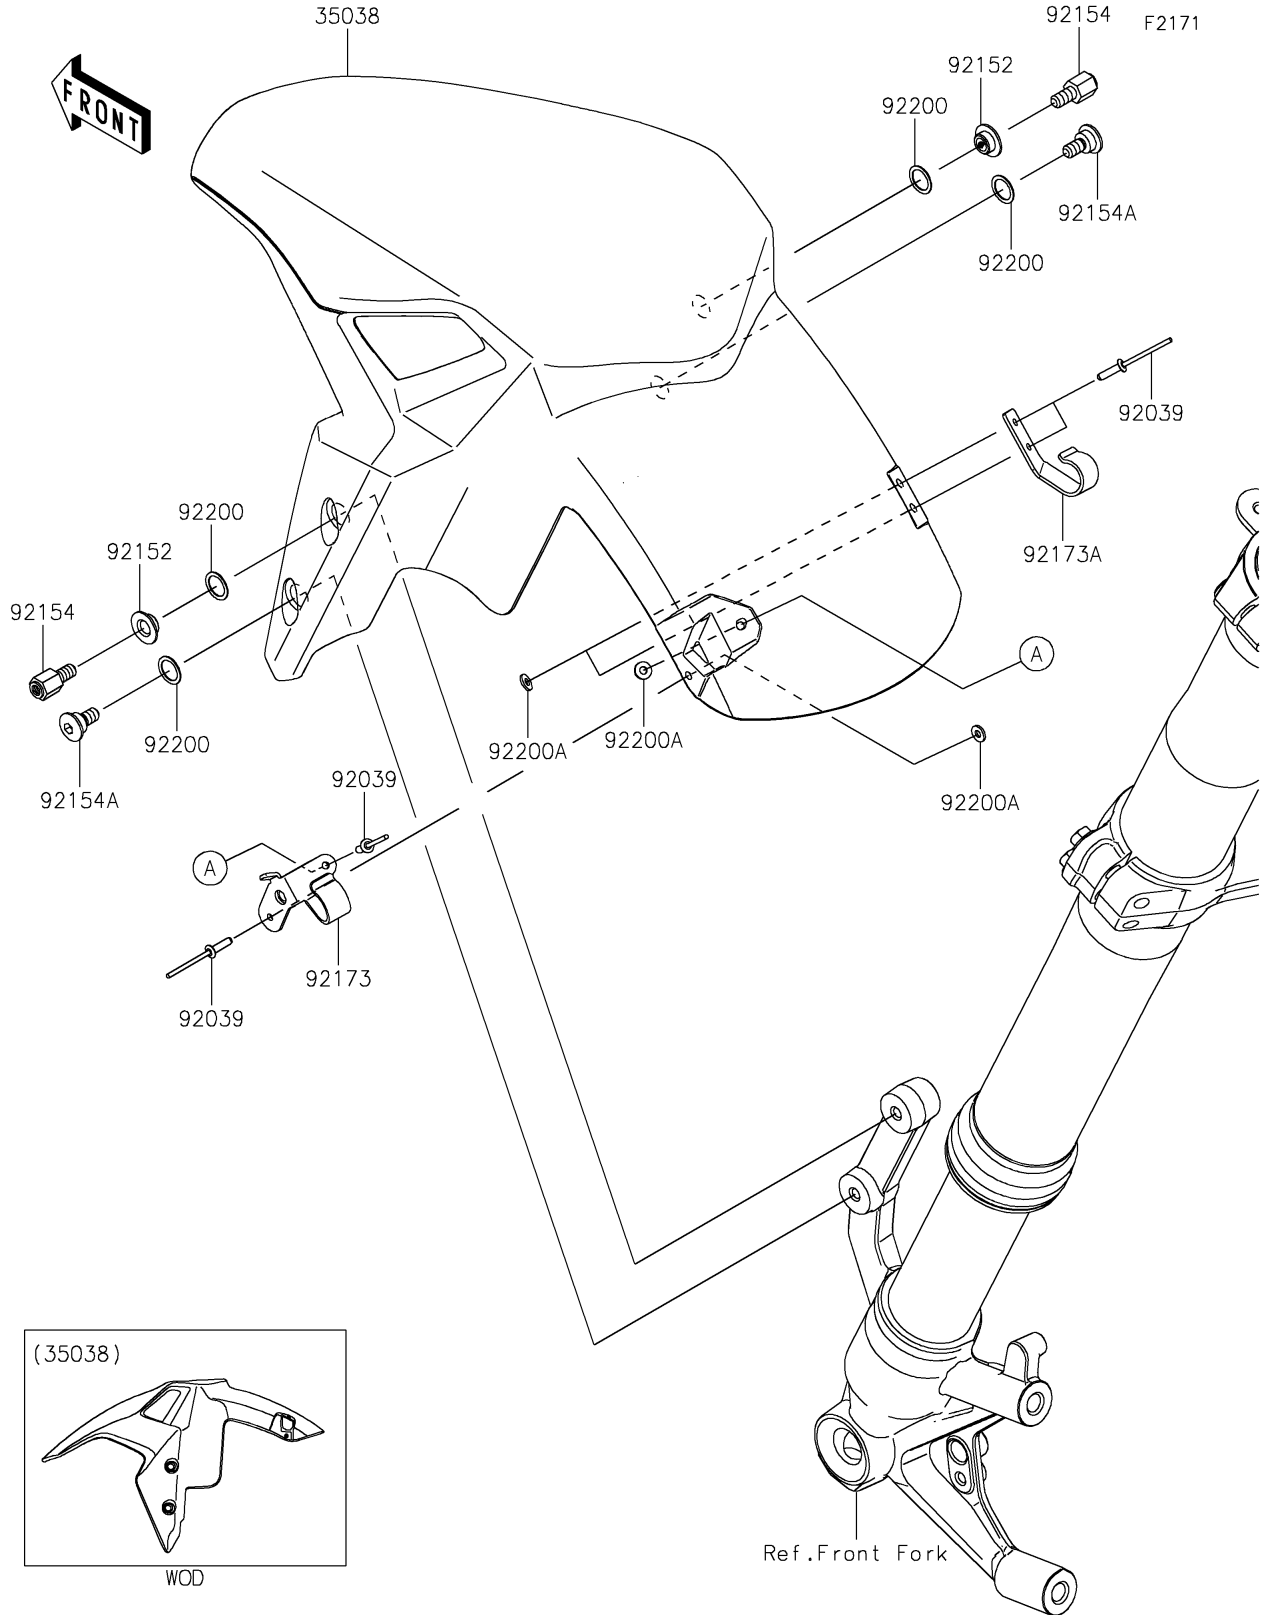

2022 Z900 SE PARTS DIAGRAM

Front Fender(s)

2022 Z900 SE PARTS LIST

Front Fender(s)

ITEM NAME	PART NUMBER	QUANTITY
FENDER-FRONT,M.S.BLACK (Ref # 35038)	35038-0023-660	1
RIVET,3.2X9.5 (Ref # 92039)	92039-0752	4
COLLAR,6.5X10X5.3 (Ref # 92152)	92152-1863	2
BOLT,6MM (Ref # 92154)	92154-0746	2
BOLT,SOCKET,6X15 (Ref # 92154A)	92154-2660	2
CLAMP,LH (Ref # 92173)	92173-1600	1
CLAMP,RH (Ref # 92173A)	92173-1601	1
WASHER,10.4X14X0.5 (Ref # 92200)	92200-1880	4
WASHER,3.5X8X1 (Ref # 92200A)	92200-2480	4