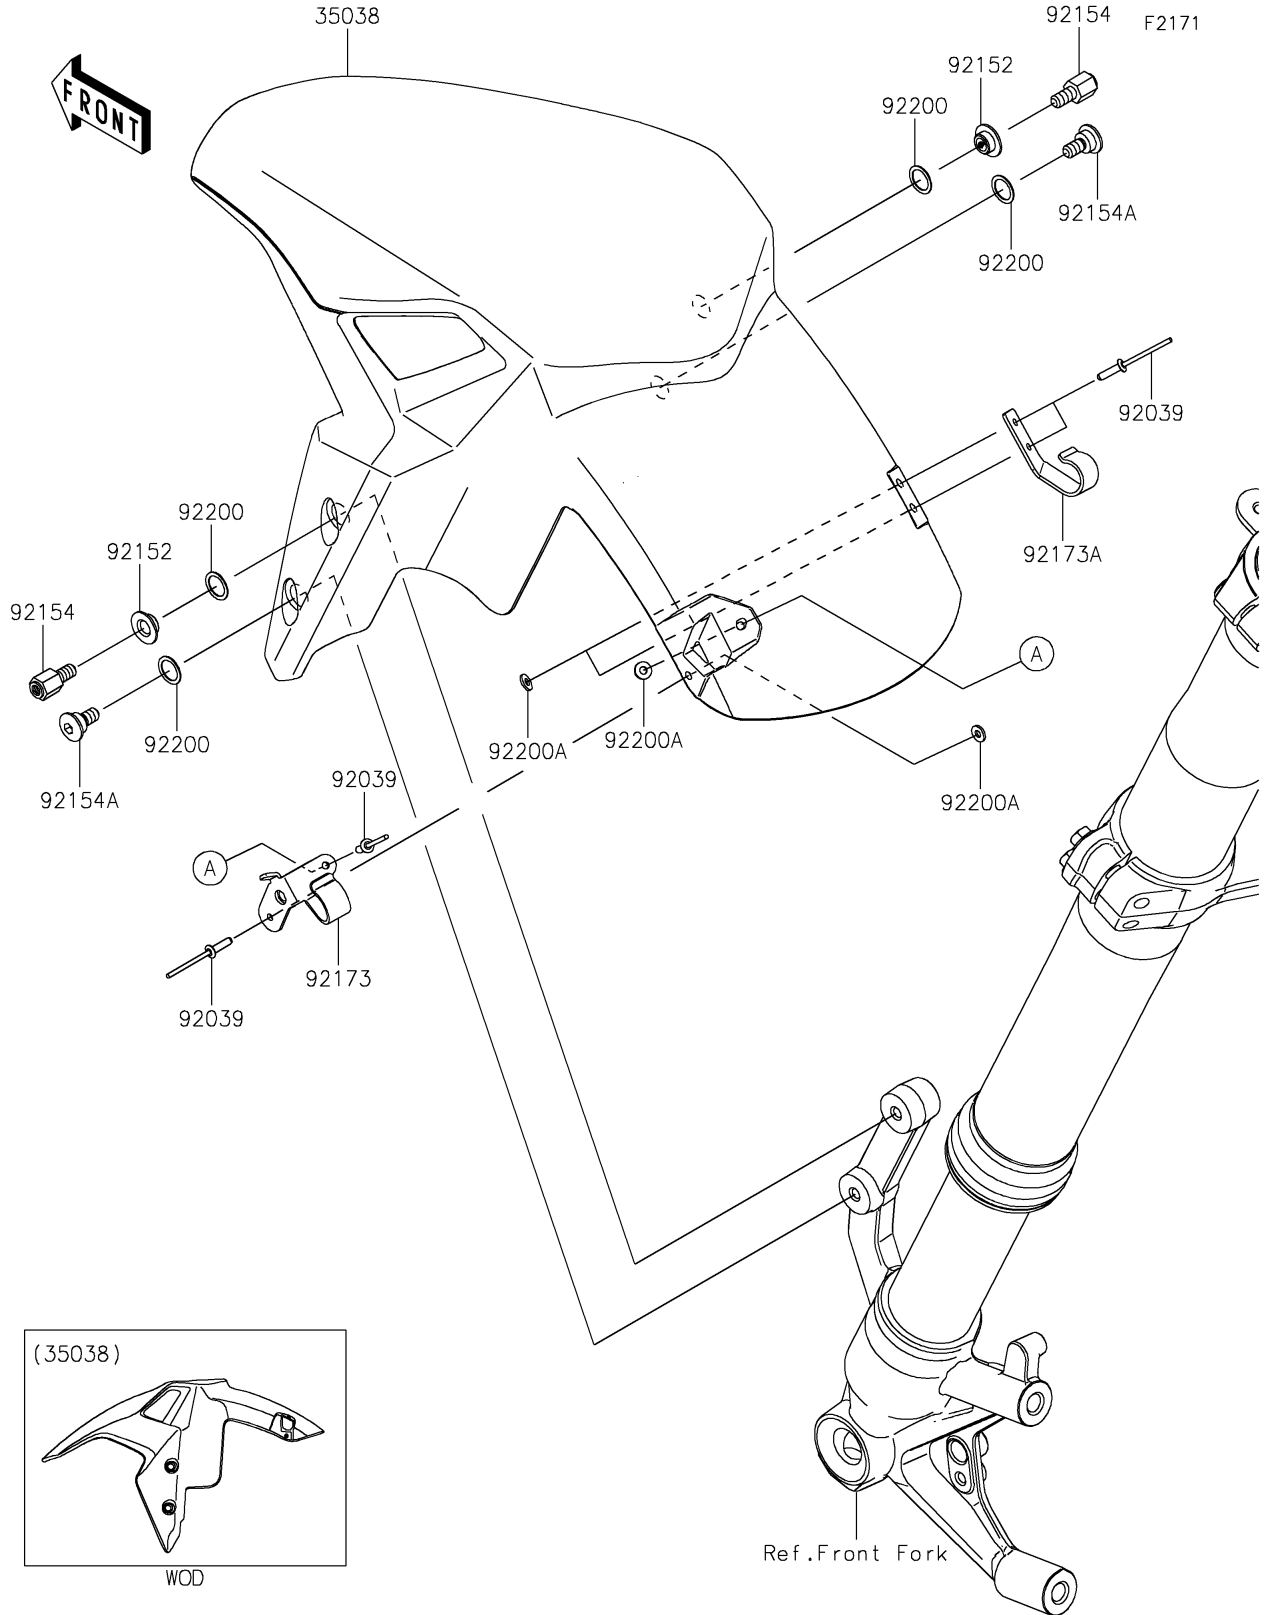

# 2022 Z900 SE PARTS DIAGRAM

## Front Fender(s)

## 2022 Z900 SE PARTS LIST

### Front Fender(s)

ITEM NAME	PART NUMBER	QUANTITY
FENDER-FRONT,M.S.BLACK (Ref # 35038)	35038-0023-660	1
RIVET,3.2X9.5 (Ref # 92039)	92039-0752	4
COLLAR,6.5X10X5.3 (Ref # 92152)	92152-1863	2
BOLT,6MM (Ref # 92154)	92154-0746	2
BOLT,SOCKET,6X15 (Ref # 92154A)	92154-2660	2
CLAMP,LH (Ref # 92173)	92173-1600	1
CLAMP,RH (Ref # 92173A)	92173-1601	1
WASHER,10.4X14X0.5 (Ref # 92200)	92200-1880	4
WASHER,3.5X8X1 (Ref # 92200A)	92200-2480	4