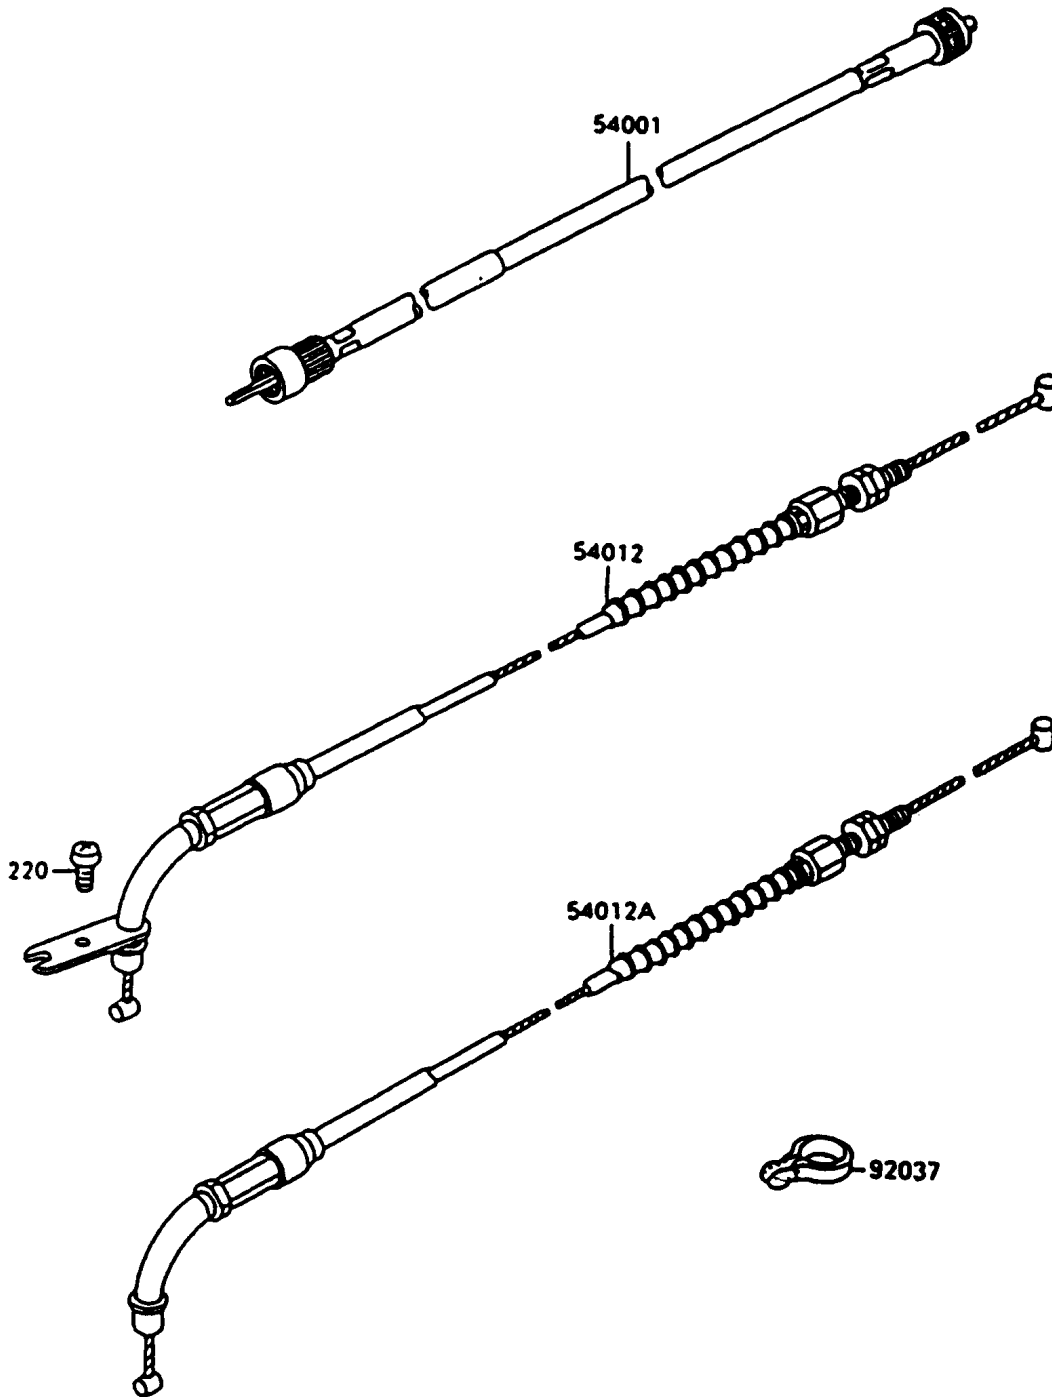

# 1997 Vulcan 1500 PARTS DIAGRAM

Cables

F2540

# 1997 Vulcan 1500 PARTS LIST

## Cables

ITEM NAME	PART NUMBER	QUANTITY
SCREW-PAN-CROS (Ref # 220)	220C0514	1
CABLE-SPEEDOMETER (Ref # 54001)	54001-1143	1
CABLE-THROTTLE,OPENING (Ref # 54012)	54012-1319	1
CABLE-THROTTLE,CLOSING (Ref # 54012A)	54012-1320	1
CLAMP,HOSE (Ref # 92037)	92037-1827	2