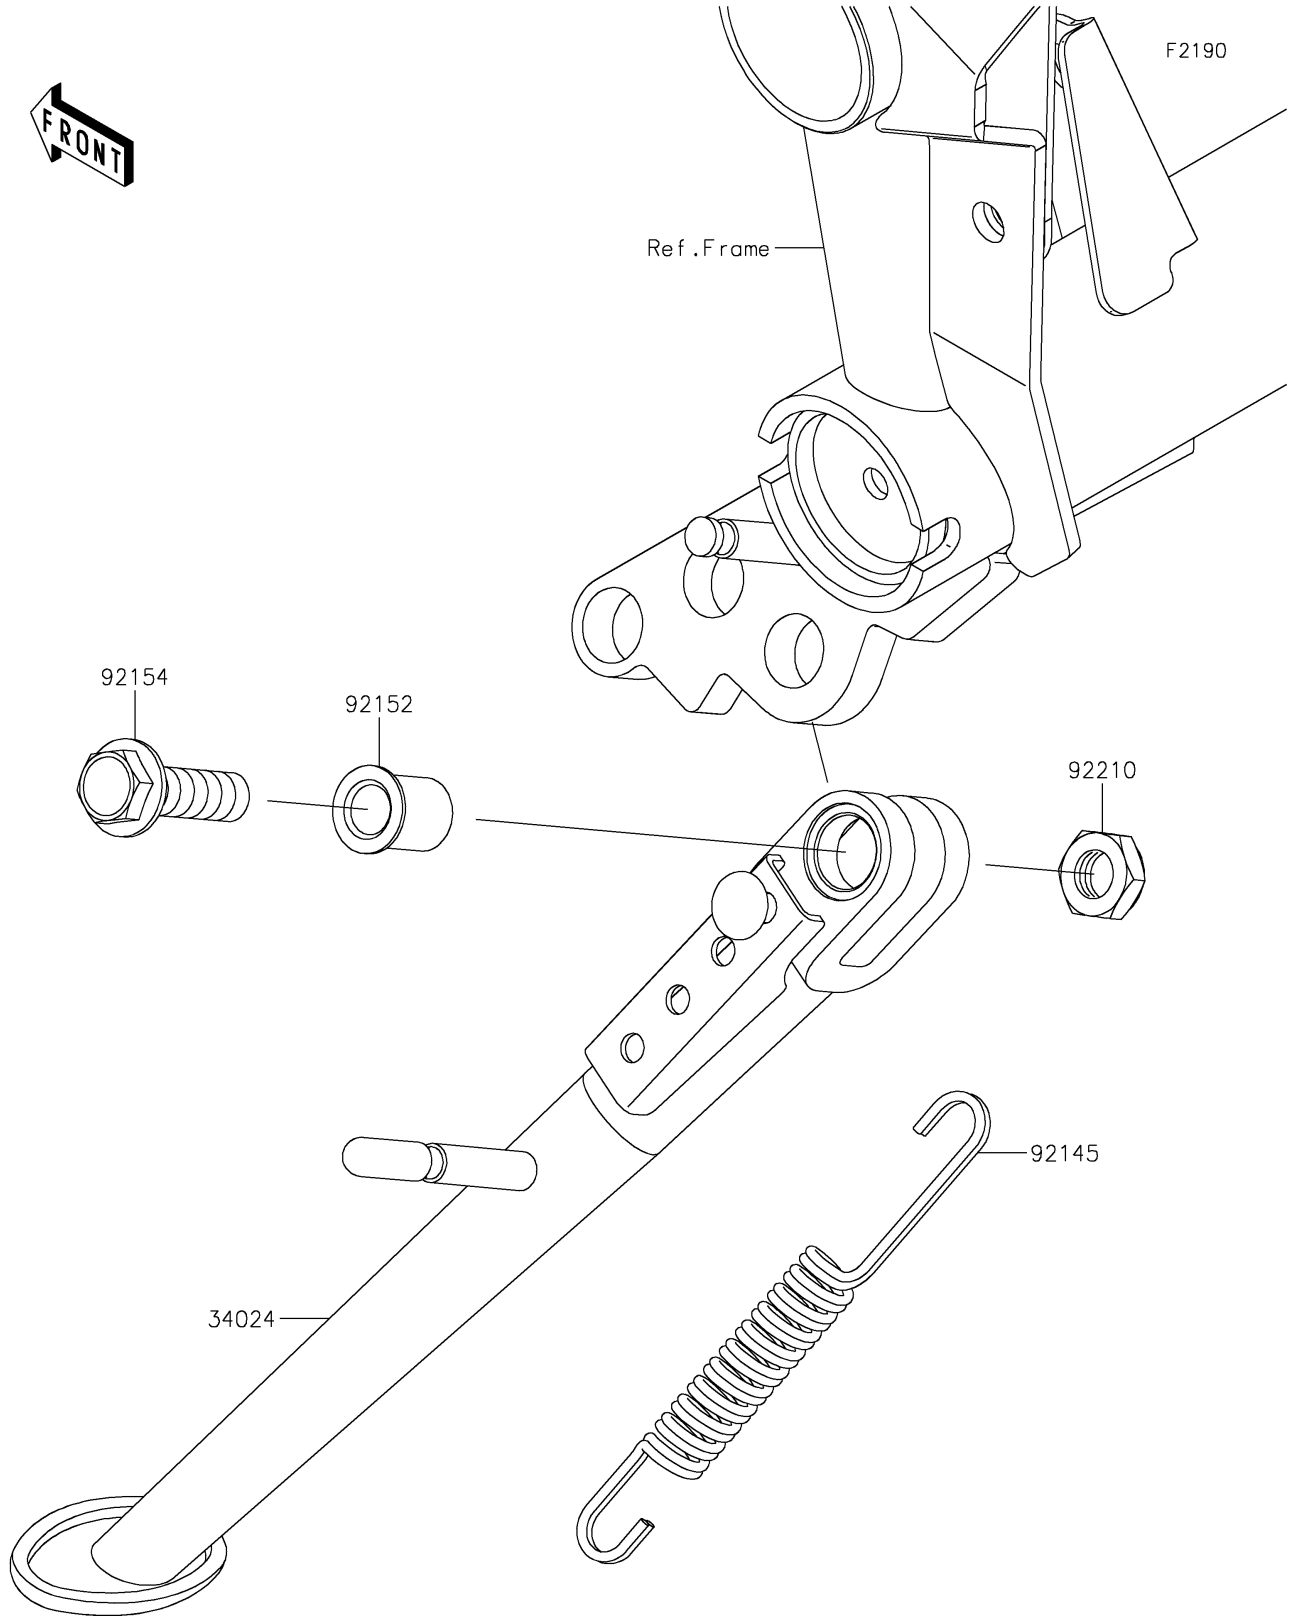

2022 Z900 SE PARTS DIAGRAM

Stand(s)

2022 Z900 SE PARTS LIST

Stand(s)

ITEM NAME	PART NUMBER	QUANTITY
STAND-SIDE,F.S.BLACK (Ref # 34024)	34024-0141-18R	1
SPRING,SIDE STAND (Ref # 92145)	92145-0562	1
COLLAR,10.2X15X18.6 (Ref # 92152)	92152-2248	1
BOLT,FLANGED,10X35 (Ref # 92154)	92154-4302	1
NUT,LOCK,10MM (Ref # 92210)	92210-0784	1