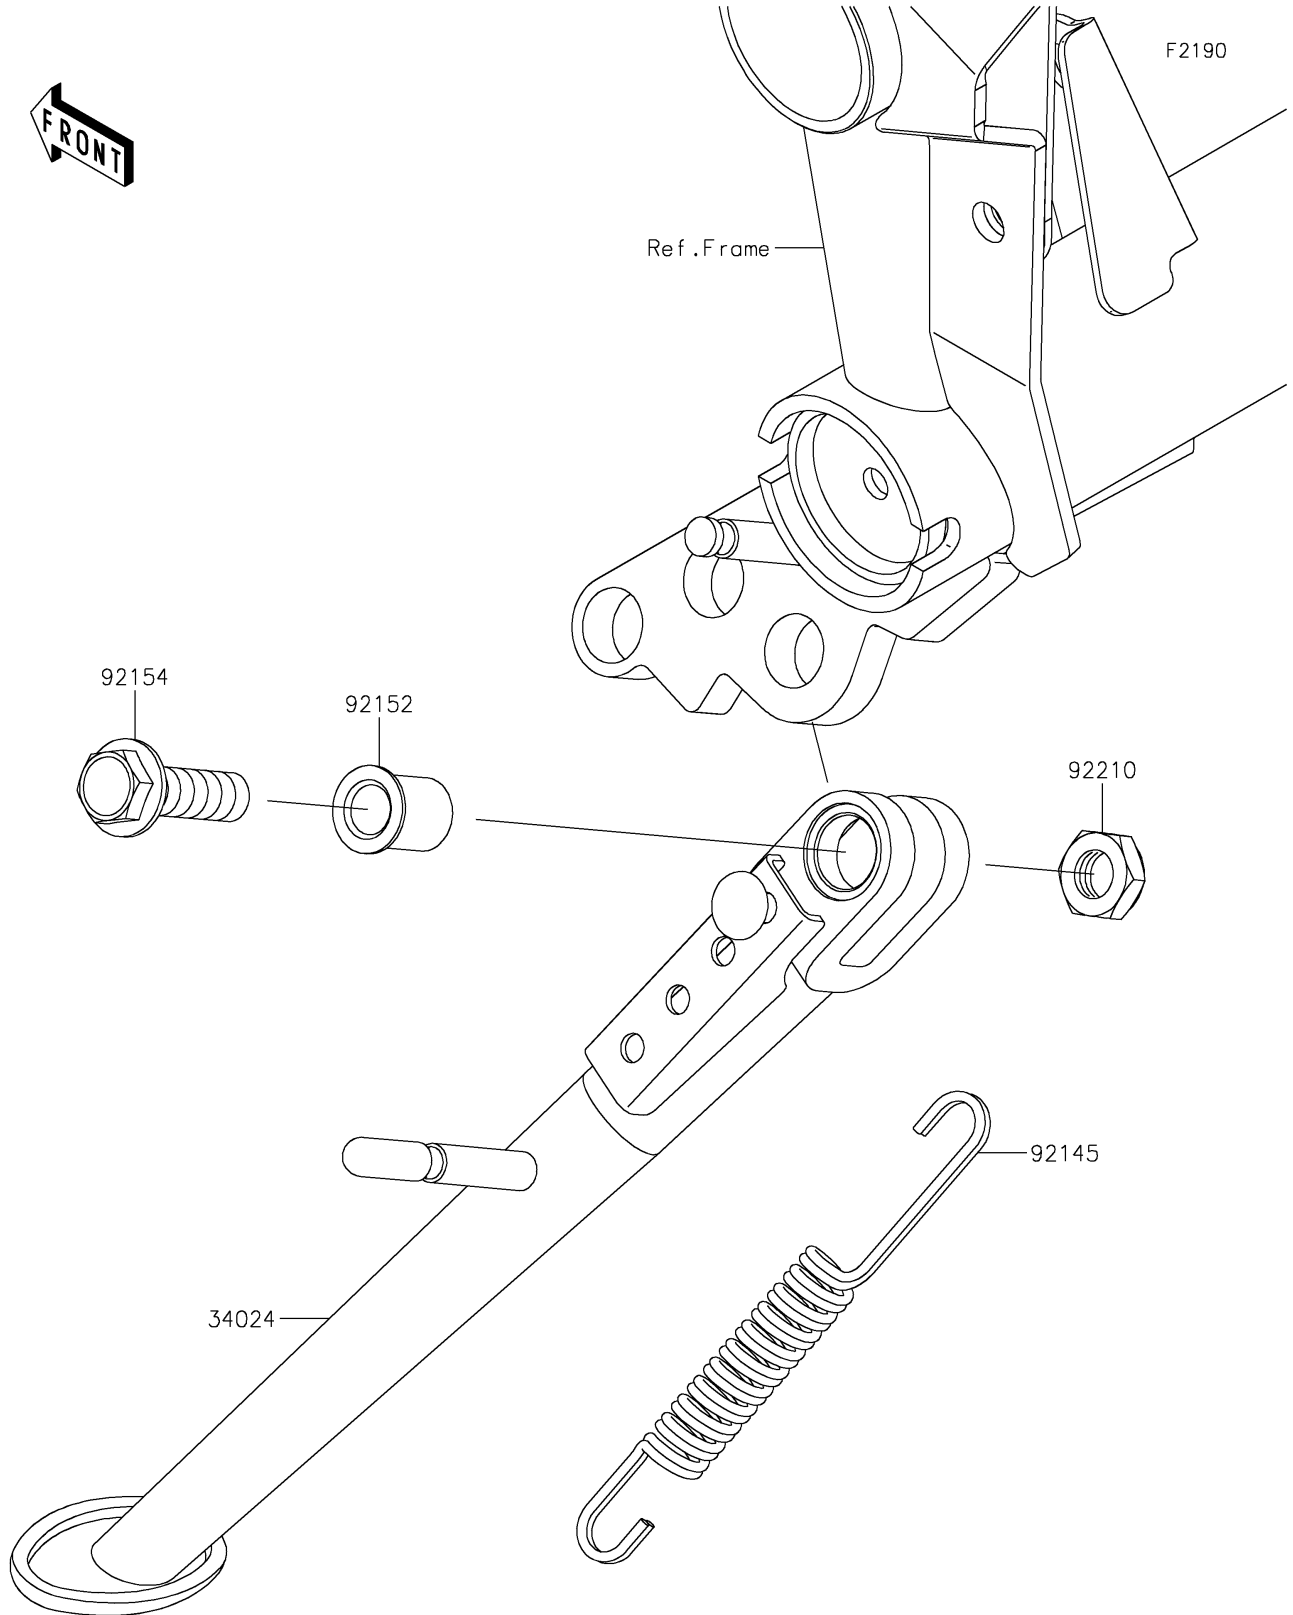

2022 Z900 SE PARTS DIAGRAM

Stand(s)

2022 Z900 SE PARTS LIST

Stand(s)

ITEM NAME	PART NUMBER	QUANTITY
STAND-SIDE,F.S.BLACK (Ref # 34024)	34024-0141-18R	1
SPRING,SIDE STAND (Ref # 92145)	92145-0562	1
COLLAR,10.2X15X18.6 (Ref # 92152)	92152-2248	1
BOLT,FLANGED,10X35 (Ref # 92154)	92154-4302	1
NUT,LOCK,10MM (Ref # 92210)	92210-0784	1