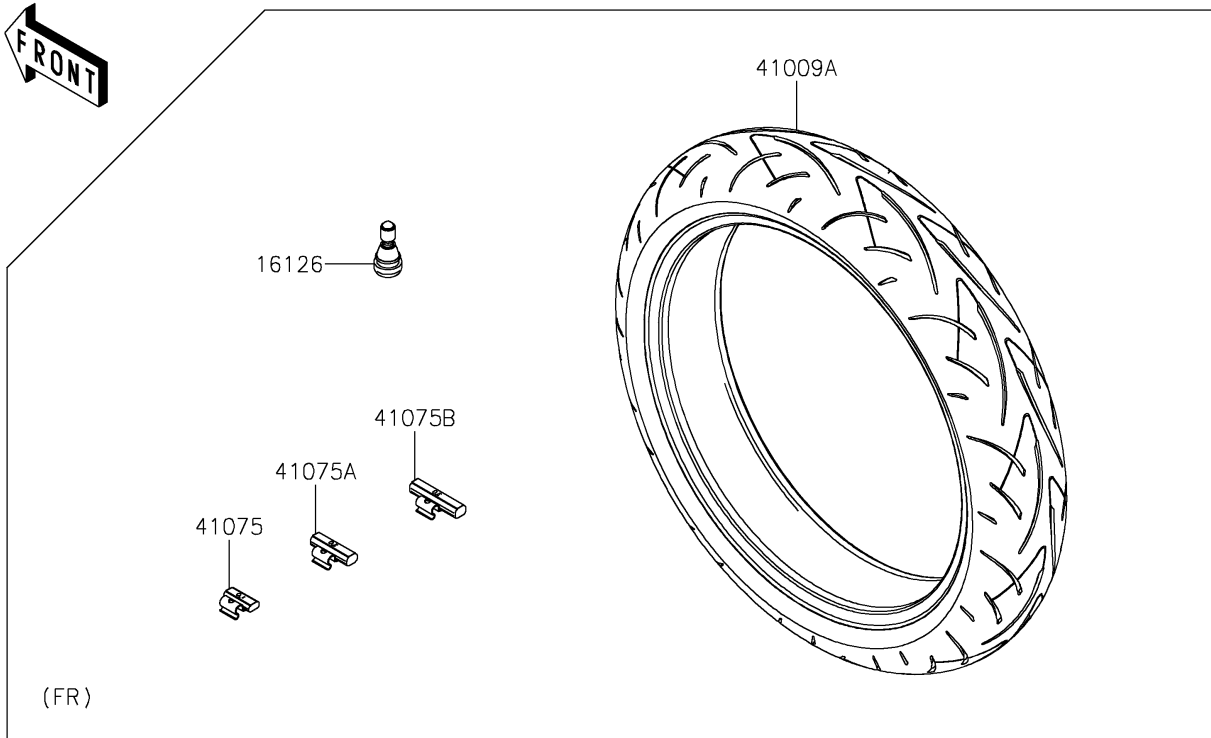

2022 Z900 SE PARTS DIAGRAM

Tires

F2210

2022 Z900 SE PARTS LIST

Tires

ITEM NAME	PART NUMBER	QUANTITY
VALVE,TIRE (Ref # 16126)	16126-1140	2
TIRE,RR,180/55ZR17(73W) (Ref # 41009)	41009-0829	1
TIRE,FR,120/70ZR17(58W) (Ref # 41009A)	41009-0859	1
BALANCER-WHEEL,10G,SILVER (Ref # 41075)	41075-0007	AR
BALANCER-WHEEL,20G,SILVER (Ref # 41075A)	41075-0008	AR
BALANCER-WHEEL,30G,SILVER (Ref # 41075B)	41075-0009	AR