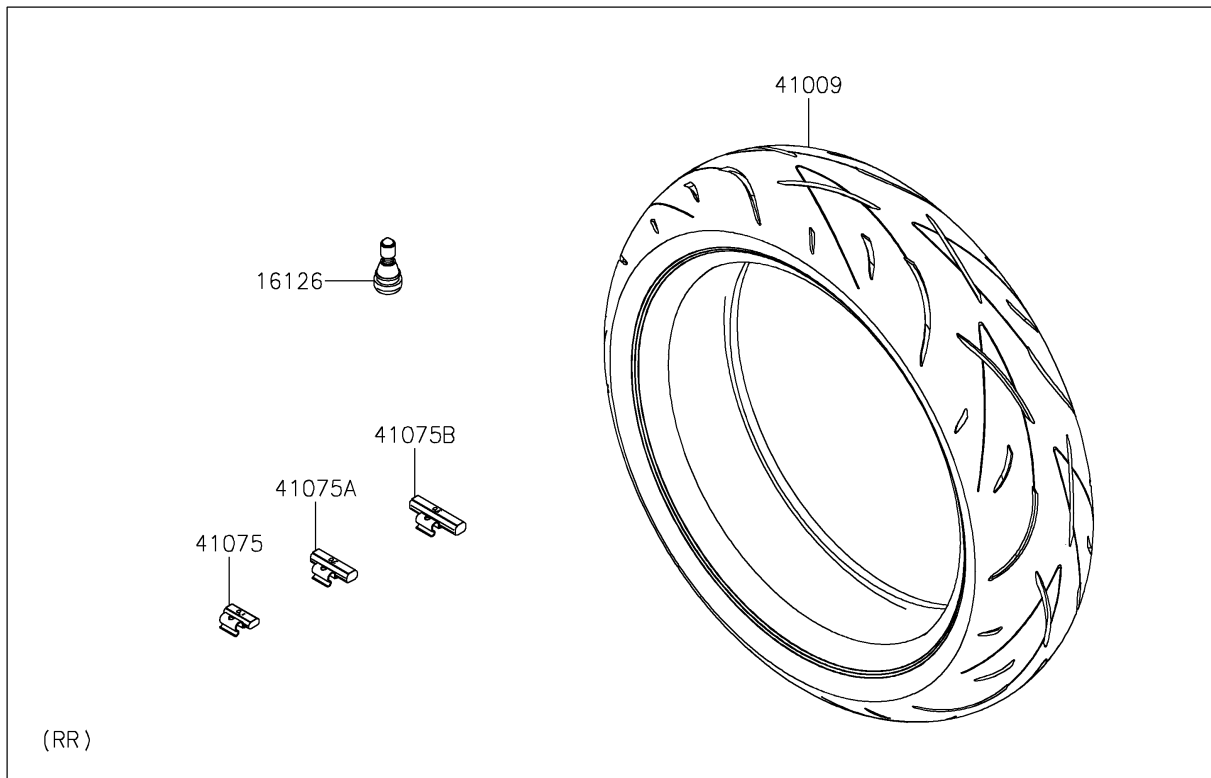

2022 Z900 SE PARTS DIAGRAM

Tires

F2210

2022 Z900 SE PARTS LIST

Tires

ITEM NAME	PART NUMBER	QUANTITY
VALVE,TIRE (Ref # 16126)	16126-1140	2
TIRE,RR,180/55ZR17(73W) (Ref # 41009)	41009-0829	1
TIRE,FR,120/70ZR17(58W) (Ref # 41009A)	41009-0859	1
BALANCER-WHEEL,10G,SILVER (Ref # 41075)	41075-0007	AR
BALANCER-WHEEL,20G,SILVER (Ref # 41075A)	41075-0008	AR
BALANCER-WHEEL,30G,SILVER (Ref # 41075B)	41075-0009	AR