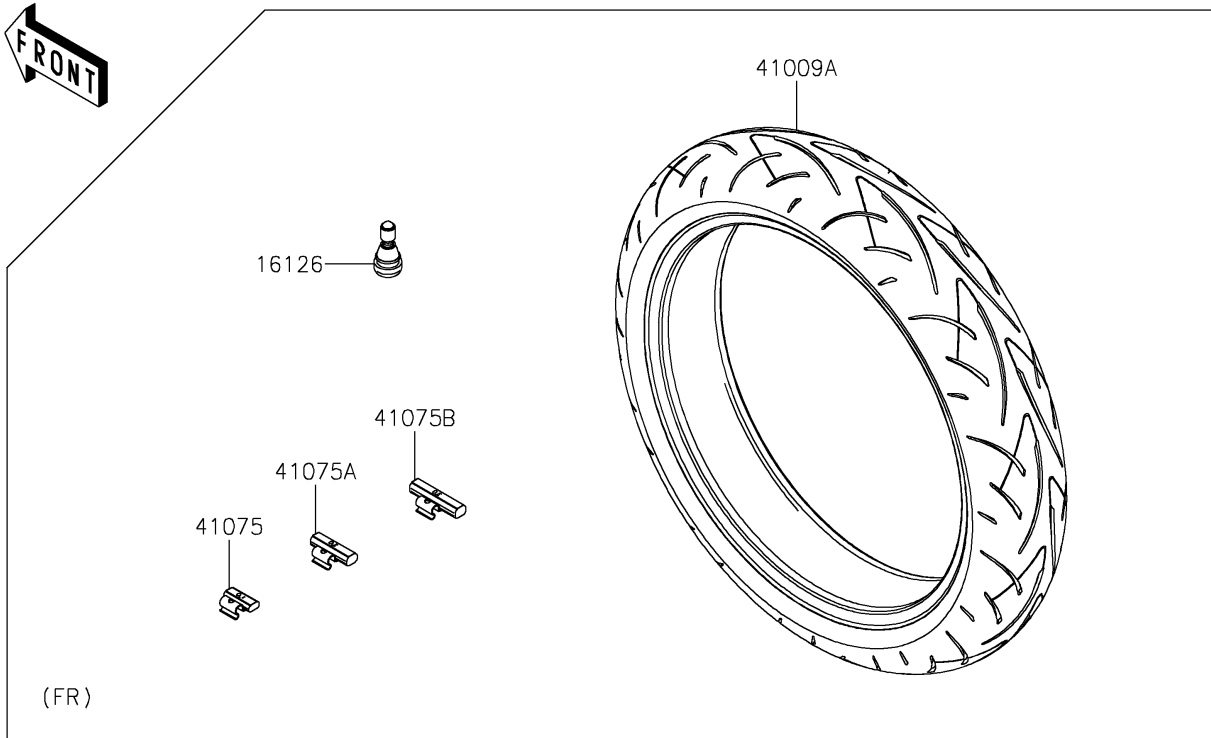

# 2022 Z900 SE PARTS DIAGRAM

Tires

F2210

## 2022 Z900 SE PARTS LIST

### Tires

ITEM NAME	PART NUMBER	QUANTITY
VALVE,TIRE (Ref # 16126)	16126-1140	2
TIRE,RR,180/55ZR17(73W) (Ref # 41009)	41009-0829	1
TIRE,FR,120/70ZR17(58W) (Ref # 41009A)	41009-0859	1
BALANCER-WHEEL,10G,SILVER (Ref # 41075)	41075-0007	AR
BALANCER-WHEEL,20G,SILVER (Ref # 41075A)	41075-0008	AR
BALANCER-WHEEL,30G,SILVER (Ref # 41075B)	41075-0009	AR