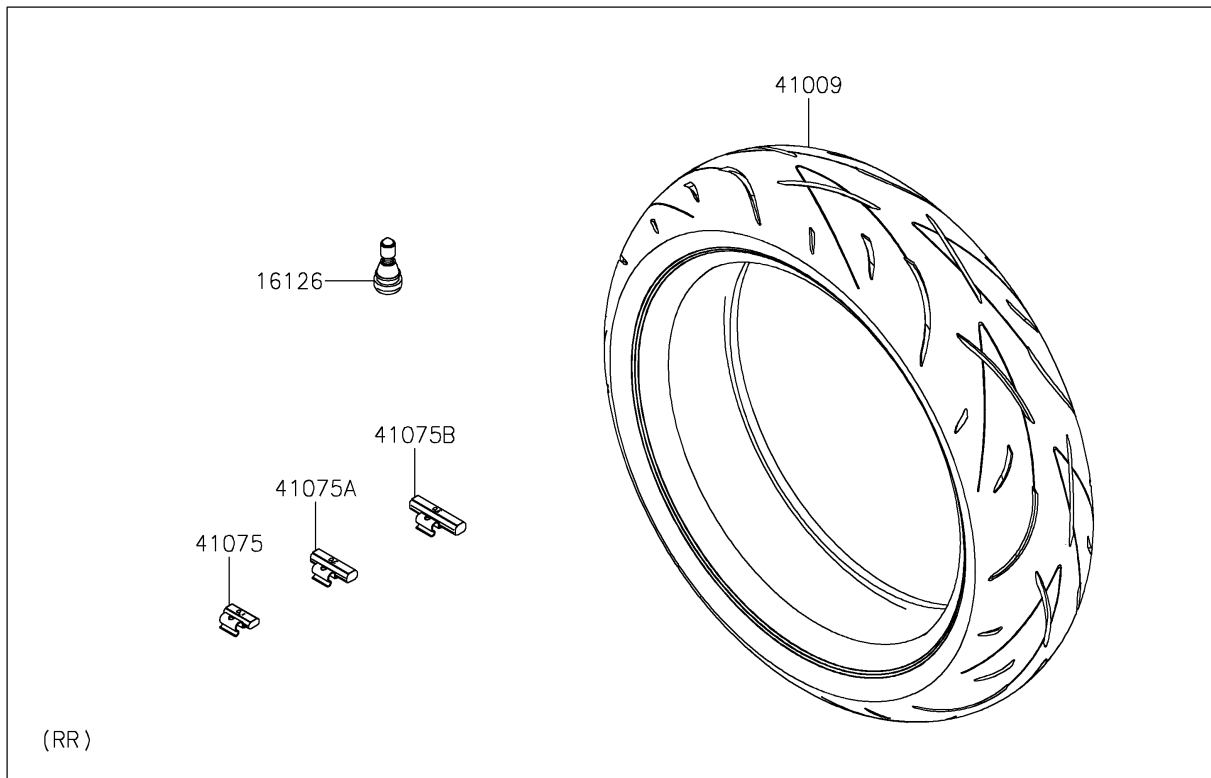

# 2022 Z900 SE PARTS DIAGRAM

Tires

F2210

## 2022 Z900 SE PARTS LIST

### Tires

ITEM NAME	PART NUMBER	QUANTITY
VALVE,TIRE (Ref # 16126)	16126-1140	2
TIRE,RR,180/55ZR17(73W) (Ref # 41009)	41009-0829	1
TIRE,FR,120/70ZR17(58W) (Ref # 41009A)	41009-0859	1
BALANCER-WHEEL,10G,SILVER (Ref # 41075)	41075-0007	AR
BALANCER-WHEEL,20G,SILVER (Ref # 41075A)	41075-0008	AR
BALANCER-WHEEL,30G,SILVER (Ref # 41075B)	41075-0009	AR