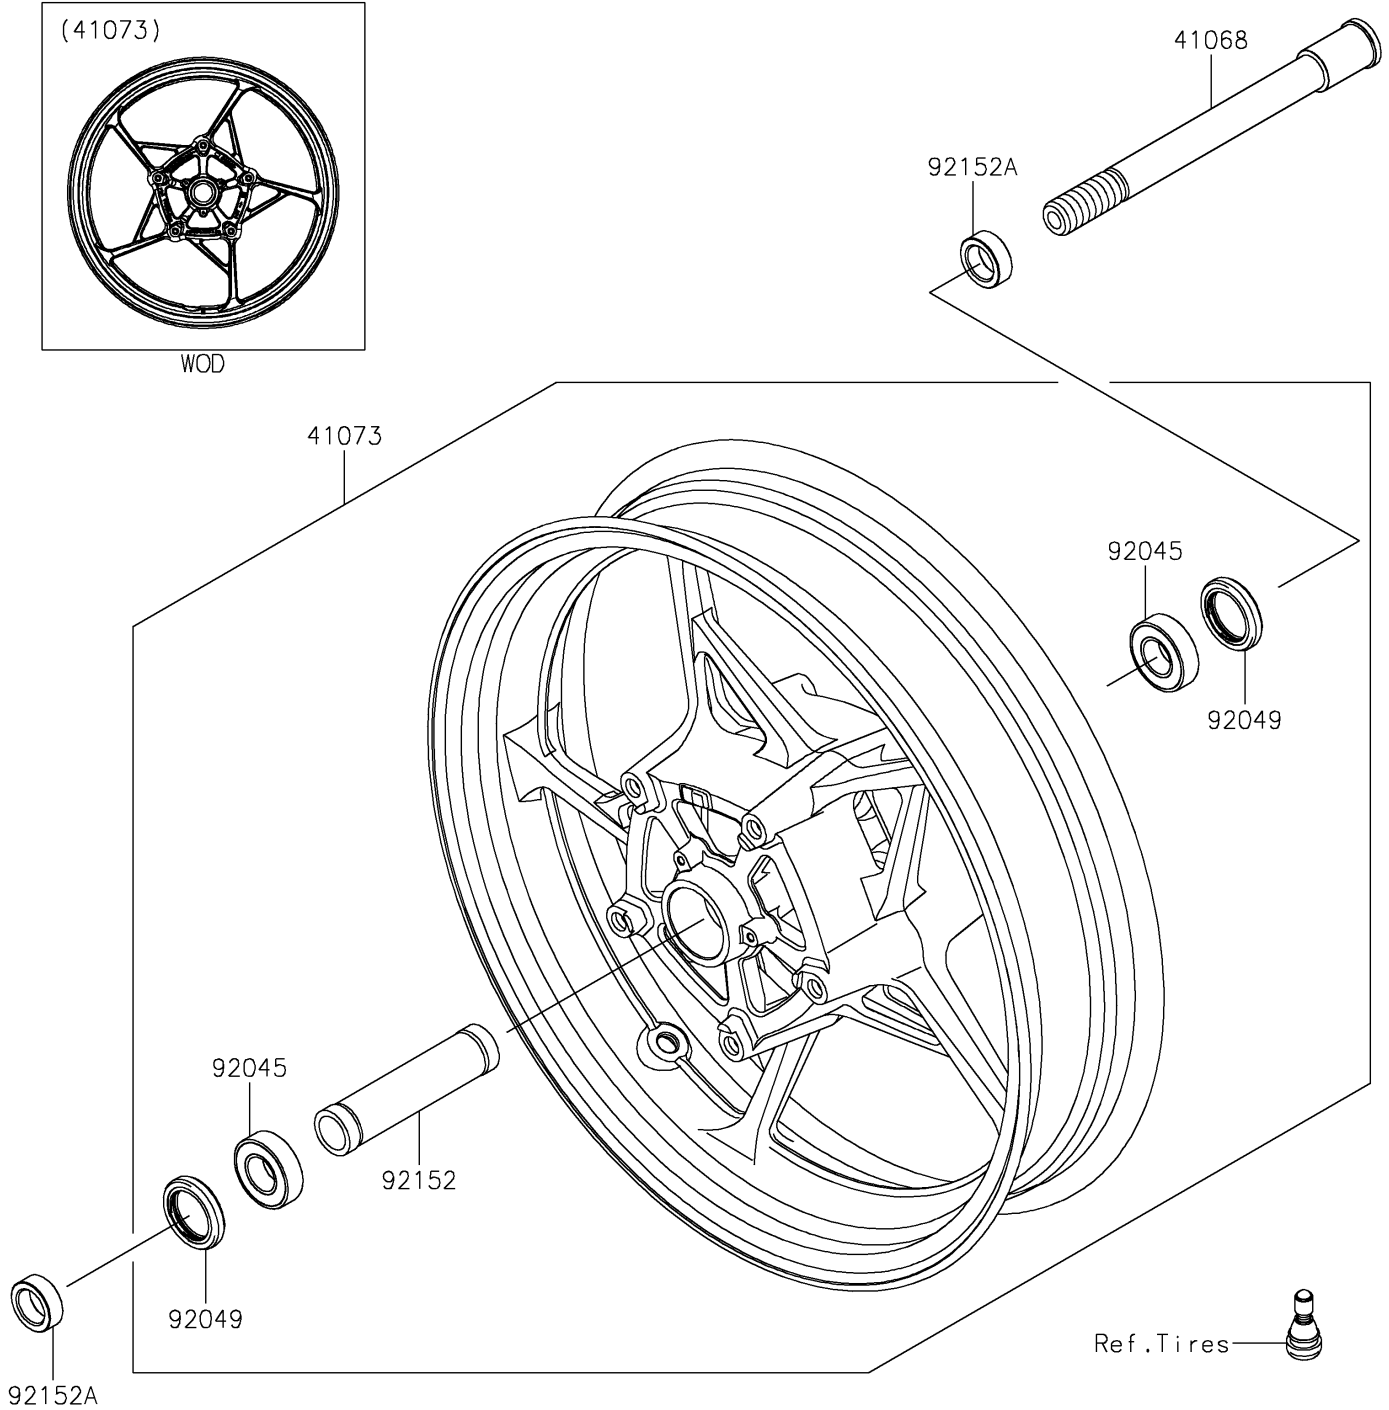

2022 Z900 SE PARTS DIAGRAM

Front Wheel

F2230

WOD

2022 Z900 SE PARTS LIST

Front Wheel

ITEM NAME	PART NUMBER	QUANTITY
AXLE,FR,20X199 (Ref # 41068)	41068-0618	1
WHEEL-ASSY,FR,G.BLACK (Ref # 41073)	41073-0713-QT	1
BEARING-BALL,20X42X12 (Ref # 92045)	92045-0820	2
SEAL-OIL,BJN30427 (Ref # 92049)	92049-0130	2
COLLAR,20.2X27.2X115 (Ref # 92152)	92152-2227	1
COLLAR,20X30X10.5 (Ref # 92152A)	92152-2249	2