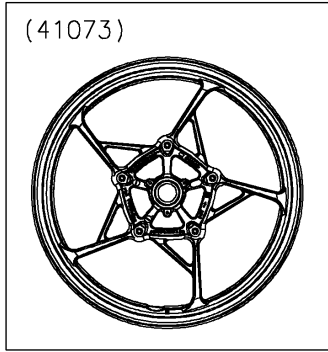

2022 Z900 SE PARTS DIAGRAM

Front Wheel

F2230

WOD

2022 Z900 SE PARTS LIST

Front Wheel

ITEM NAME	PART NUMBER	QUANTITY
AXLE,FR,20X199 (Ref # 41068)	41068-0618	1
WHEEL-ASSY,FR,G.BLACK (Ref # 41073)	41073-0713-QT	1
BEARING-BALL,20X42X12 (Ref # 92045)	92045-0820	2
SEAL-OIL,BJN30427 (Ref # 92049)	92049-0130	2
COLLAR,20.2X27.2X115 (Ref # 92152)	92152-2227	1
COLLAR,20X30X10.5 (Ref # 92152A)	92152-2249	2