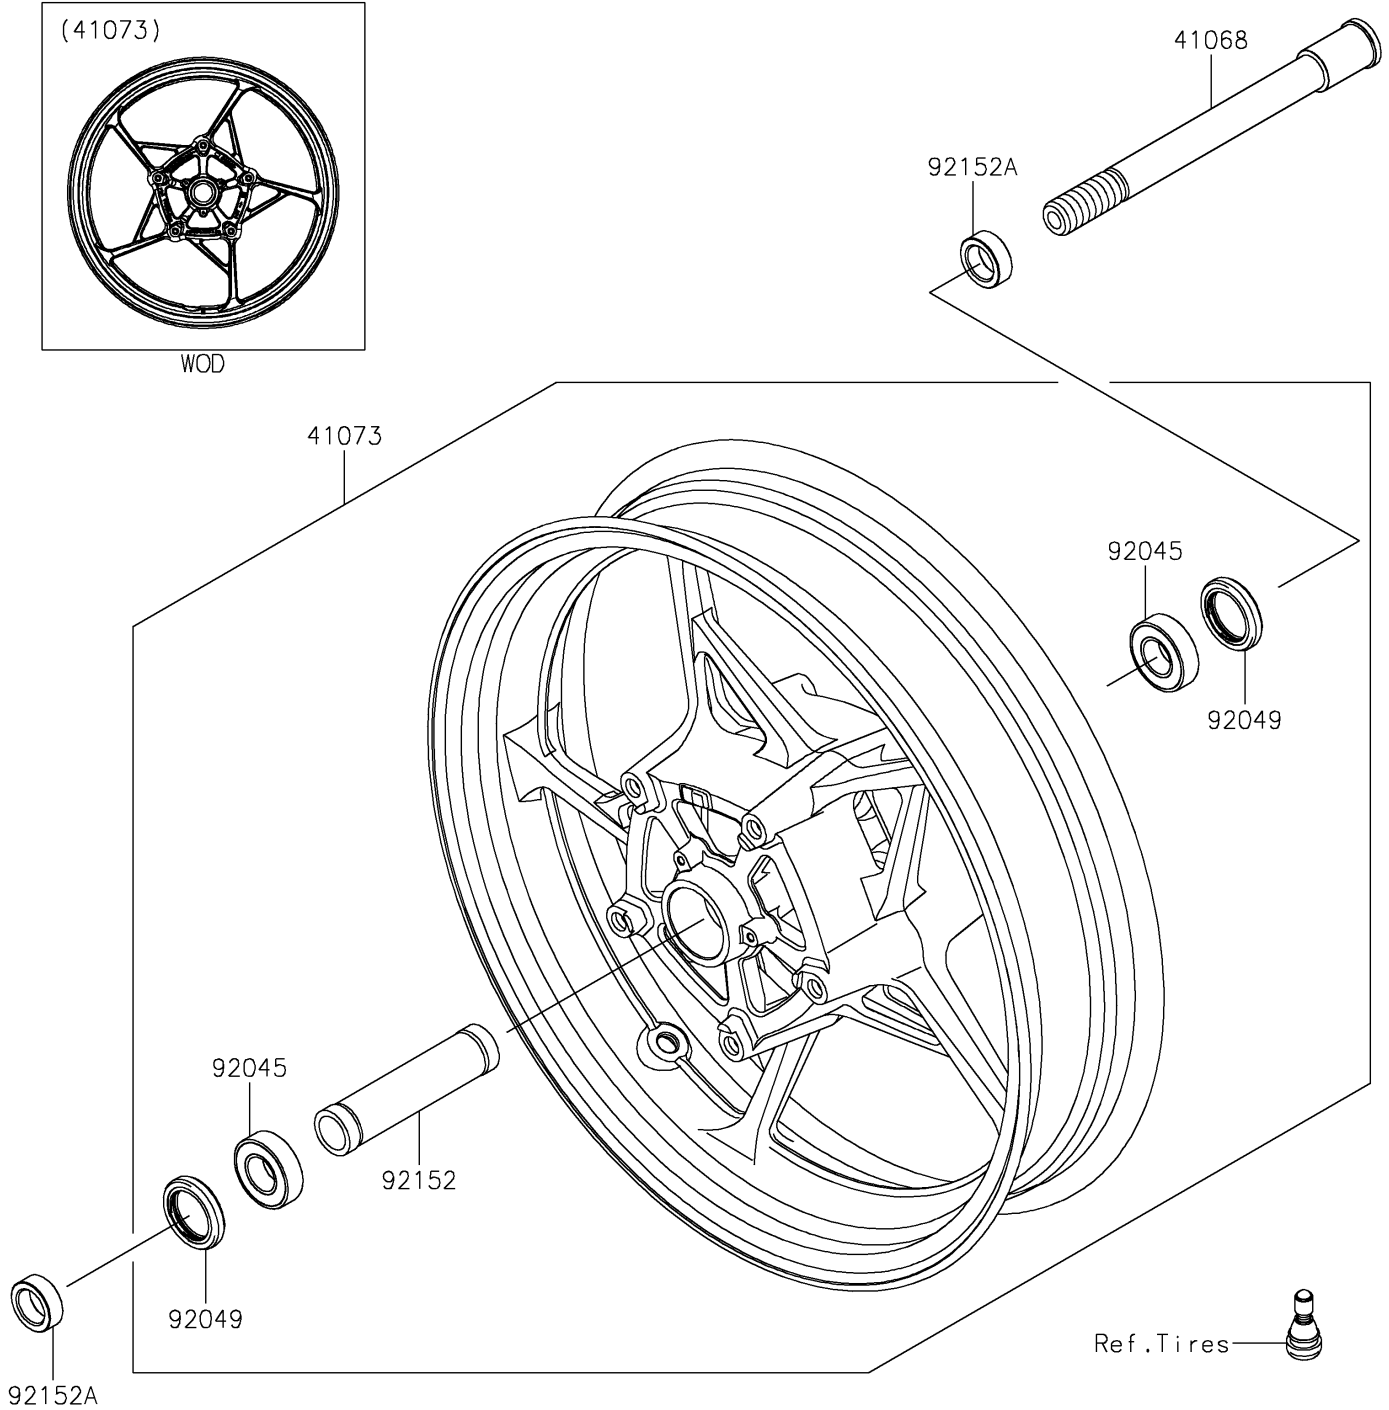

# 2022 Z900 SE PARTS DIAGRAM

Front Wheel

F2230

WOD

## 2022 Z900 SE PARTS LIST

### Front Wheel

ITEM NAME	PART NUMBER	QUANTITY
AXLE,FR,20X199 (Ref # 41068)	41068-0618	1
WHEEL-ASSY,FR,G.BLACK (Ref # 41073)	41073-0713-QT	1
BEARING-BALL,20X42X12 (Ref # 92045)	92045-0820	2
SEAL-OIL,BJN30427 (Ref # 92049)	92049-0130	2
COLLAR,20.2X27.2X115 (Ref # 92152)	92152-2227	1
COLLAR,20X30X10.5 (Ref # 92152A)	92152-2249	2