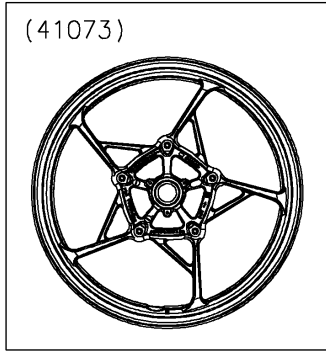

# 2022 Z900 SE PARTS DIAGRAM

Front Wheel

F2230

WOD

## 2022 Z900 SE PARTS LIST

### Front Wheel

ITEM NAME	PART NUMBER	QUANTITY
AXLE,FR,20X199 (Ref # 41068)	41068-0618	1
WHEEL-ASSY,FR,G.BLACK (Ref # 41073)	41073-0713-QT	1
BEARING-BALL,20X42X12 (Ref # 92045)	92045-0820	2
SEAL-OIL,BJN30427 (Ref # 92049)	92049-0130	2
COLLAR,20.2X27.2X115 (Ref # 92152)	92152-2227	1
COLLAR,20X30X10.5 (Ref # 92152A)	92152-2249	2