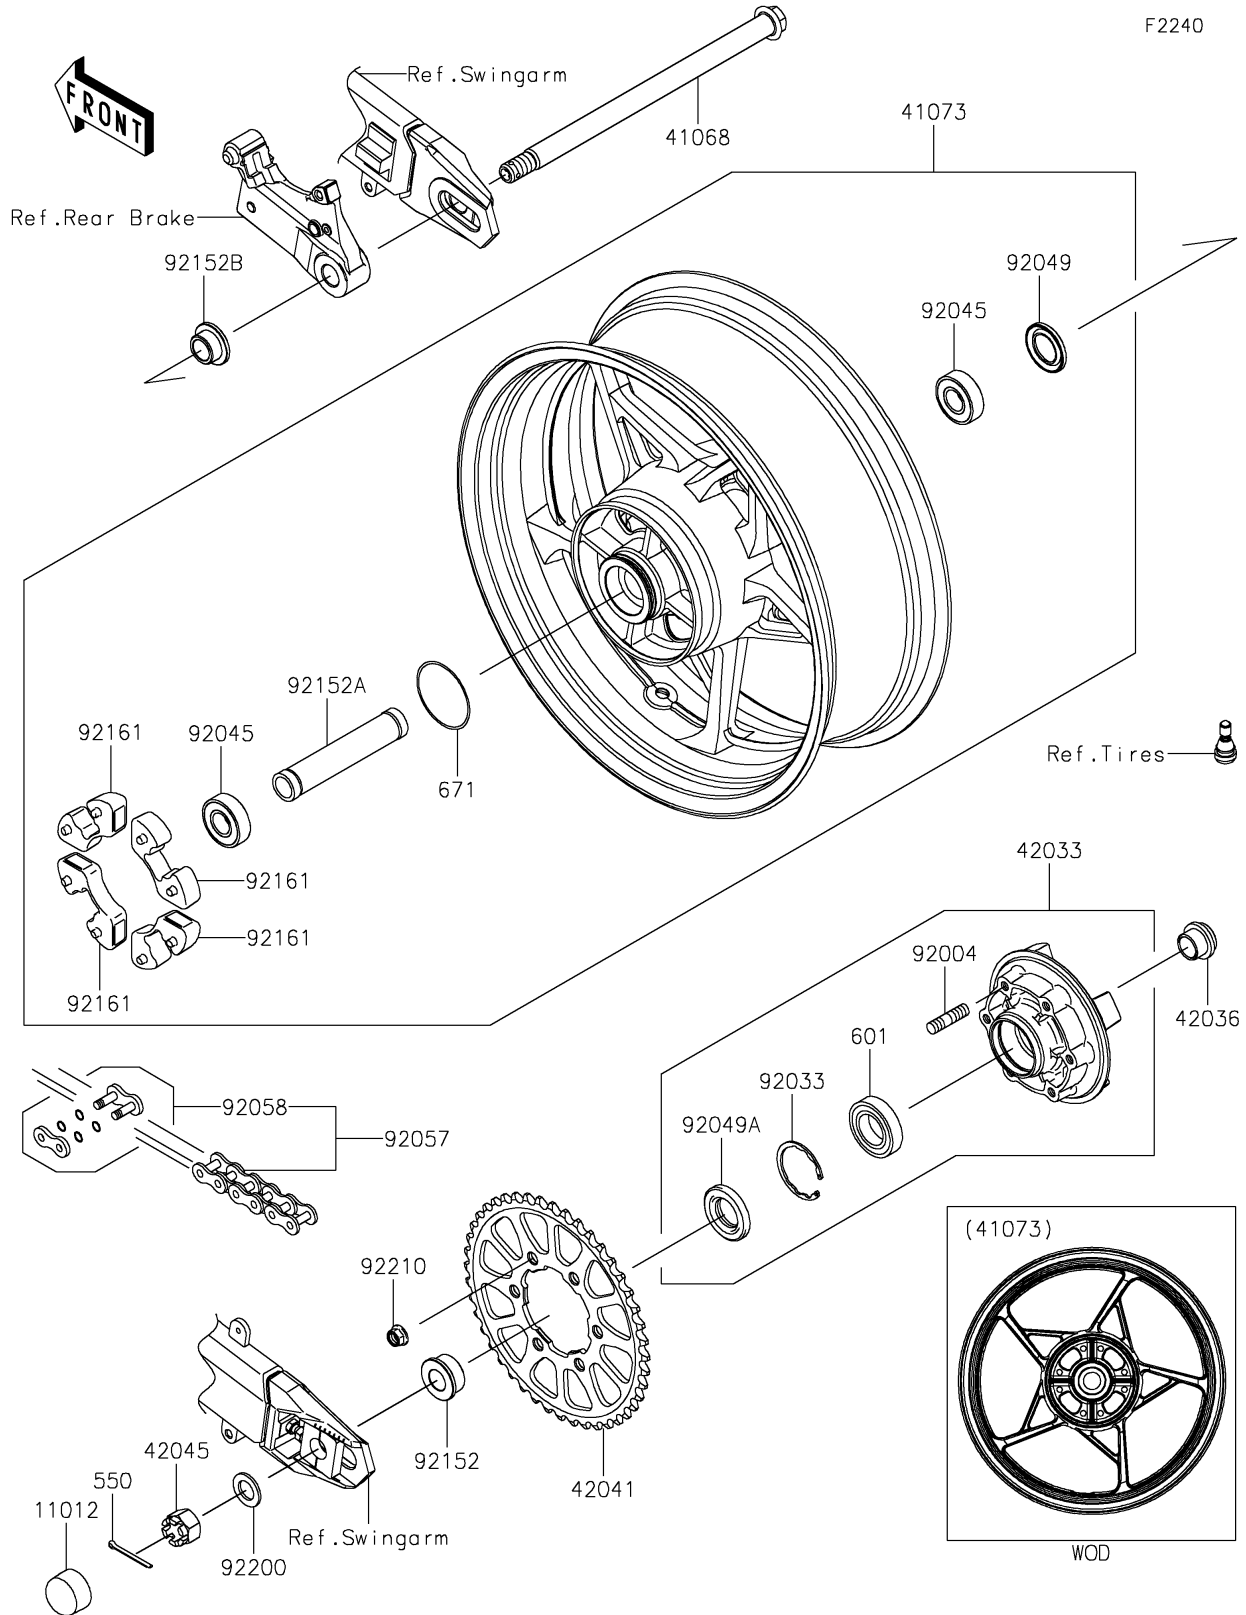

# 2022 Z900 SE PARTS DIAGRAM

## Rear Wheel/Chain

## 2022 Z900 SE PARTS LIST

### Rear Wheel/Chain

ITEM NAME	PART NUMBER	QUANTITY
CAP,AXLE NUT (Ref # 11012)	11012-1590	1
AXLE,RR,18X327.2 (Ref # 41068)	41068-0619	1
WHEEL-ASSY,RR,G.BLACK (Ref # 41073)	41073-0706-QT	1
COUPLING-ASSY,RR HUB (Ref # 42033)	42033-0570	1
SLEEVE,RR HUB,L=23 (Ref # 42036)	42036-1251	1
SPROCKET-HUB,44T (Ref # 42041)	42041-0158	1
NUT,CASTLE,18MM (Ref # 42045)	42045-018	1
STUD,10X19 (Ref # 92004)	92004-0048	6
RING-SNAP,52MM (Ref # 92033)	92033-1043	1
BEARING-BALL,20X47X14 (Ref # 92045)	92045-0821	2
SEAL-OIL,28 47 5 (Ref # 92049)	92049-0140	1
SEAL-OIL (Ref # 92049A)	92049-1287	1
CHAIN,DRIVE,EK525RMX3/3D,114L (Ref # 92057)	92057-0672	1
JOINT-CHAIN (Ref # 92058)	92058-0041	1
COLLAR,20X35X18 (Ref # 92152)	92152-1585	1
COLLAR,20.2X27.2X141.9 (Ref # 92152A)	92152-2250	1
COLLAR,RR AXLE,RH,L=16.4 (Ref # 92152B)	92152-2698	1
DAMPER,SHOCK,RR HUB (Ref # 92161)	92161-0342	4
WASHER,19X32X2.6 (Ref # 92200)	92200-1489	1
NUT,LOCK,FLANGED,10MM (Ref # 92210)	92210-0276	6
PIN-COTTER,4.0X40 (Ref # 550)	550AA4040	1
BEARING-BALL (Ref # 601)	601B6205UU	1
O RING,60MM (Ref # 671)	671B2560	1